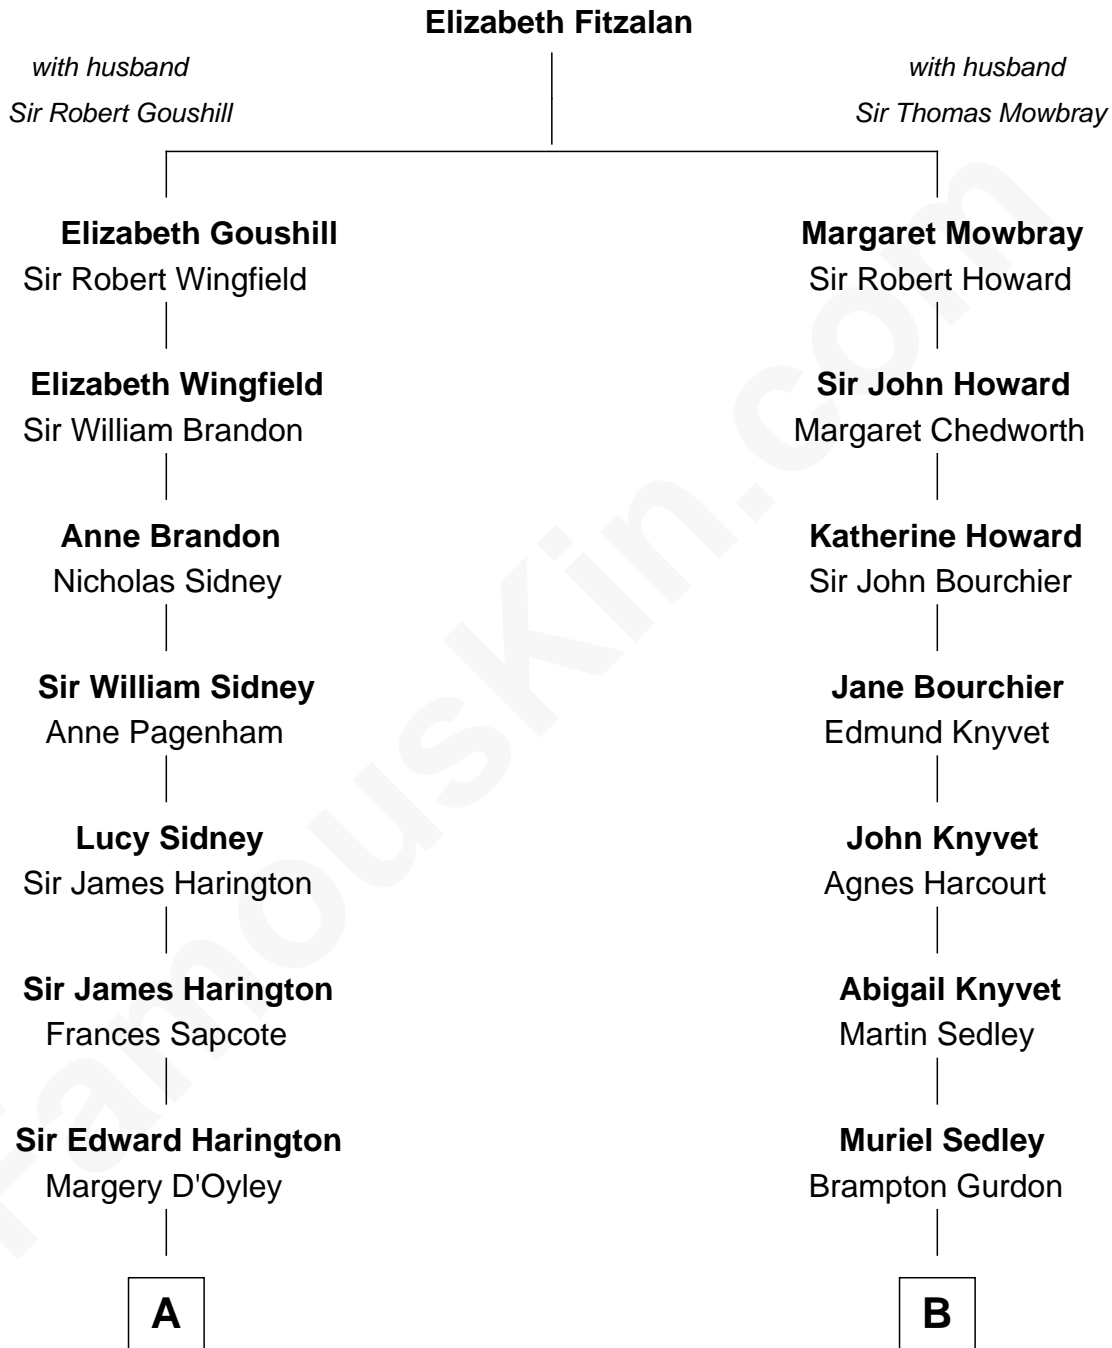

# FamousKin.com Relationship Chart of

**Kit Harington**

TV Actor - "Game of Thrones"

18th cousin of

**Story Musgrave**

NASA Astronaut

**C**

**Sir David Richard Harington**

Deborah Jane Catesby

**Kit Harington**

*TV Actor - "Game of Thrones"*

**D**

**Marguerite Swann**

Percy Musgrave

**Story Musgrave**

*NASA Astronaut*