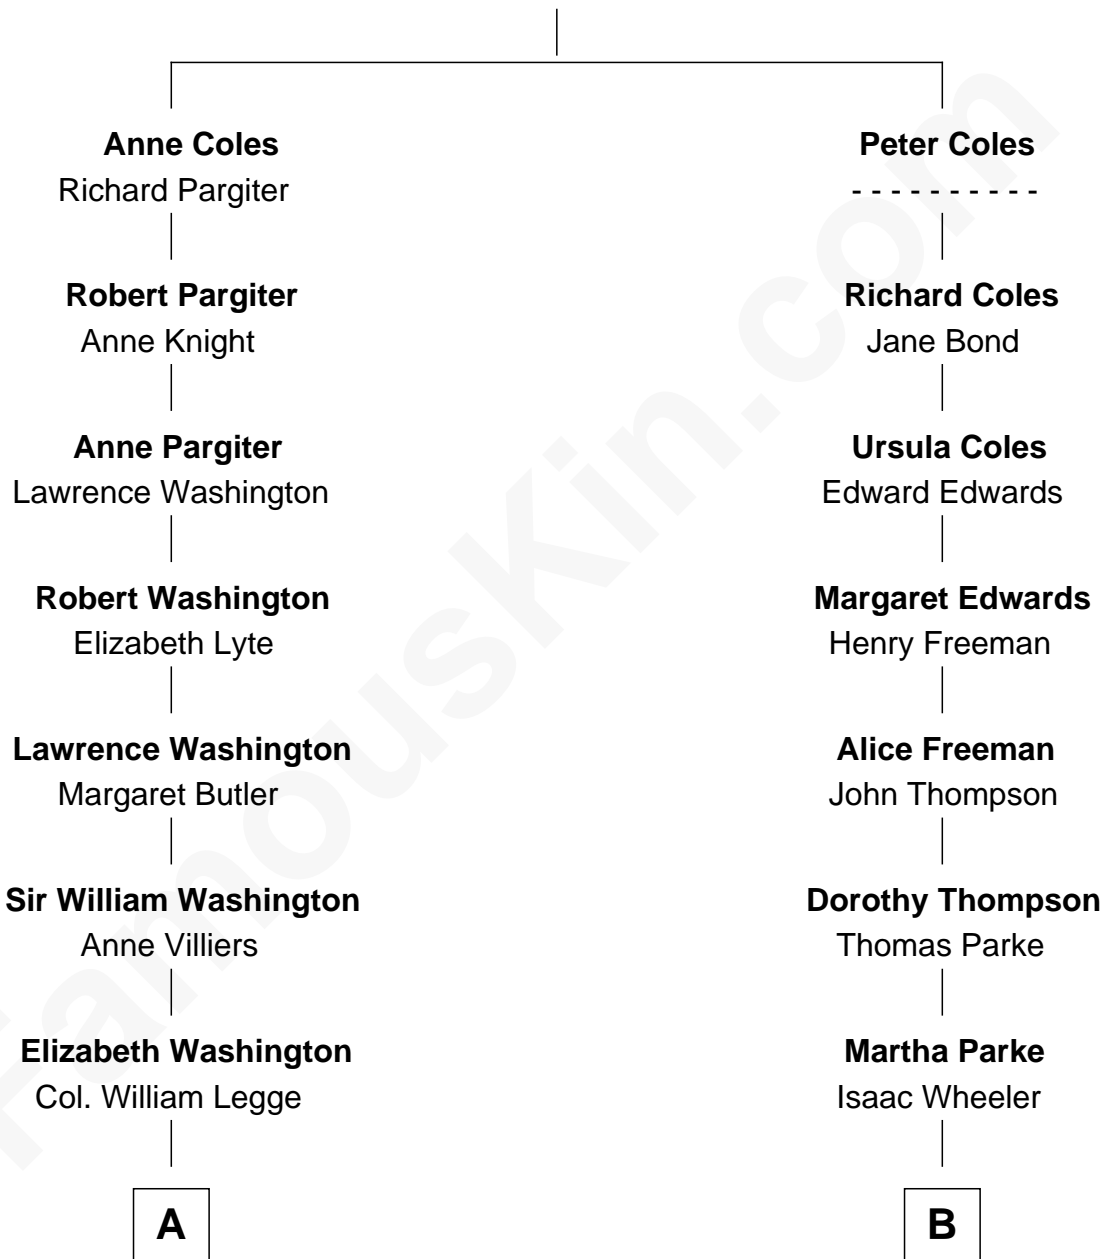

FamousKin.com

Relationship Chart of

Kit Harington

TV Actor - "Game of Thrones"

12th cousin 5 times removed of

Thomas Waldo Story
English/American Sculptor

Richard Coles

Kit Harington photo by [Gage Skidmore](#) [\(CC BY-SA 2.0\)](#)