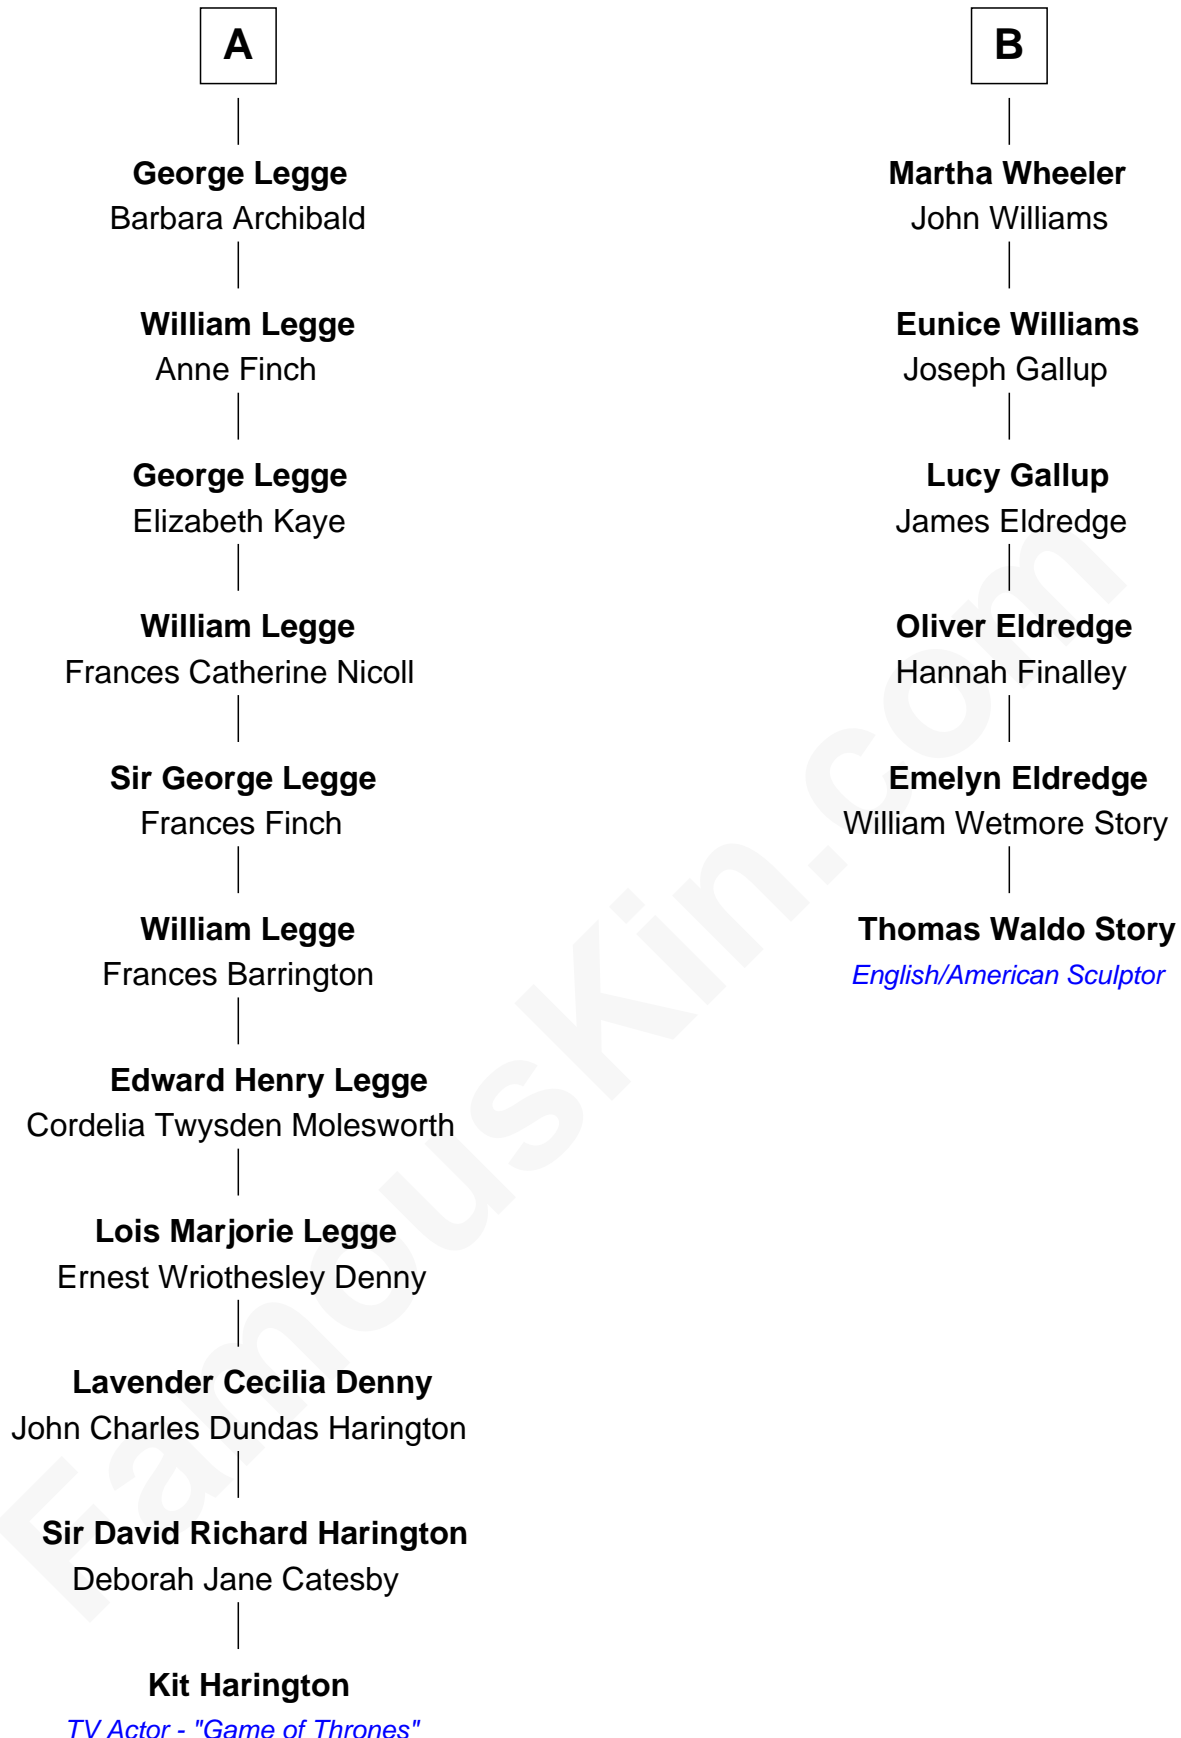

FamousKin.com

Relationship Chart of

Kit Harington

TV Actor - "Game of Thrones"

12th cousin 5 times removed of

Thomas Waldo Story
English/American Sculptor

Richard Coles

Kit Harington photo by [Gage Skidmore](#) [\(CC BY-SA 2.0\)](#)