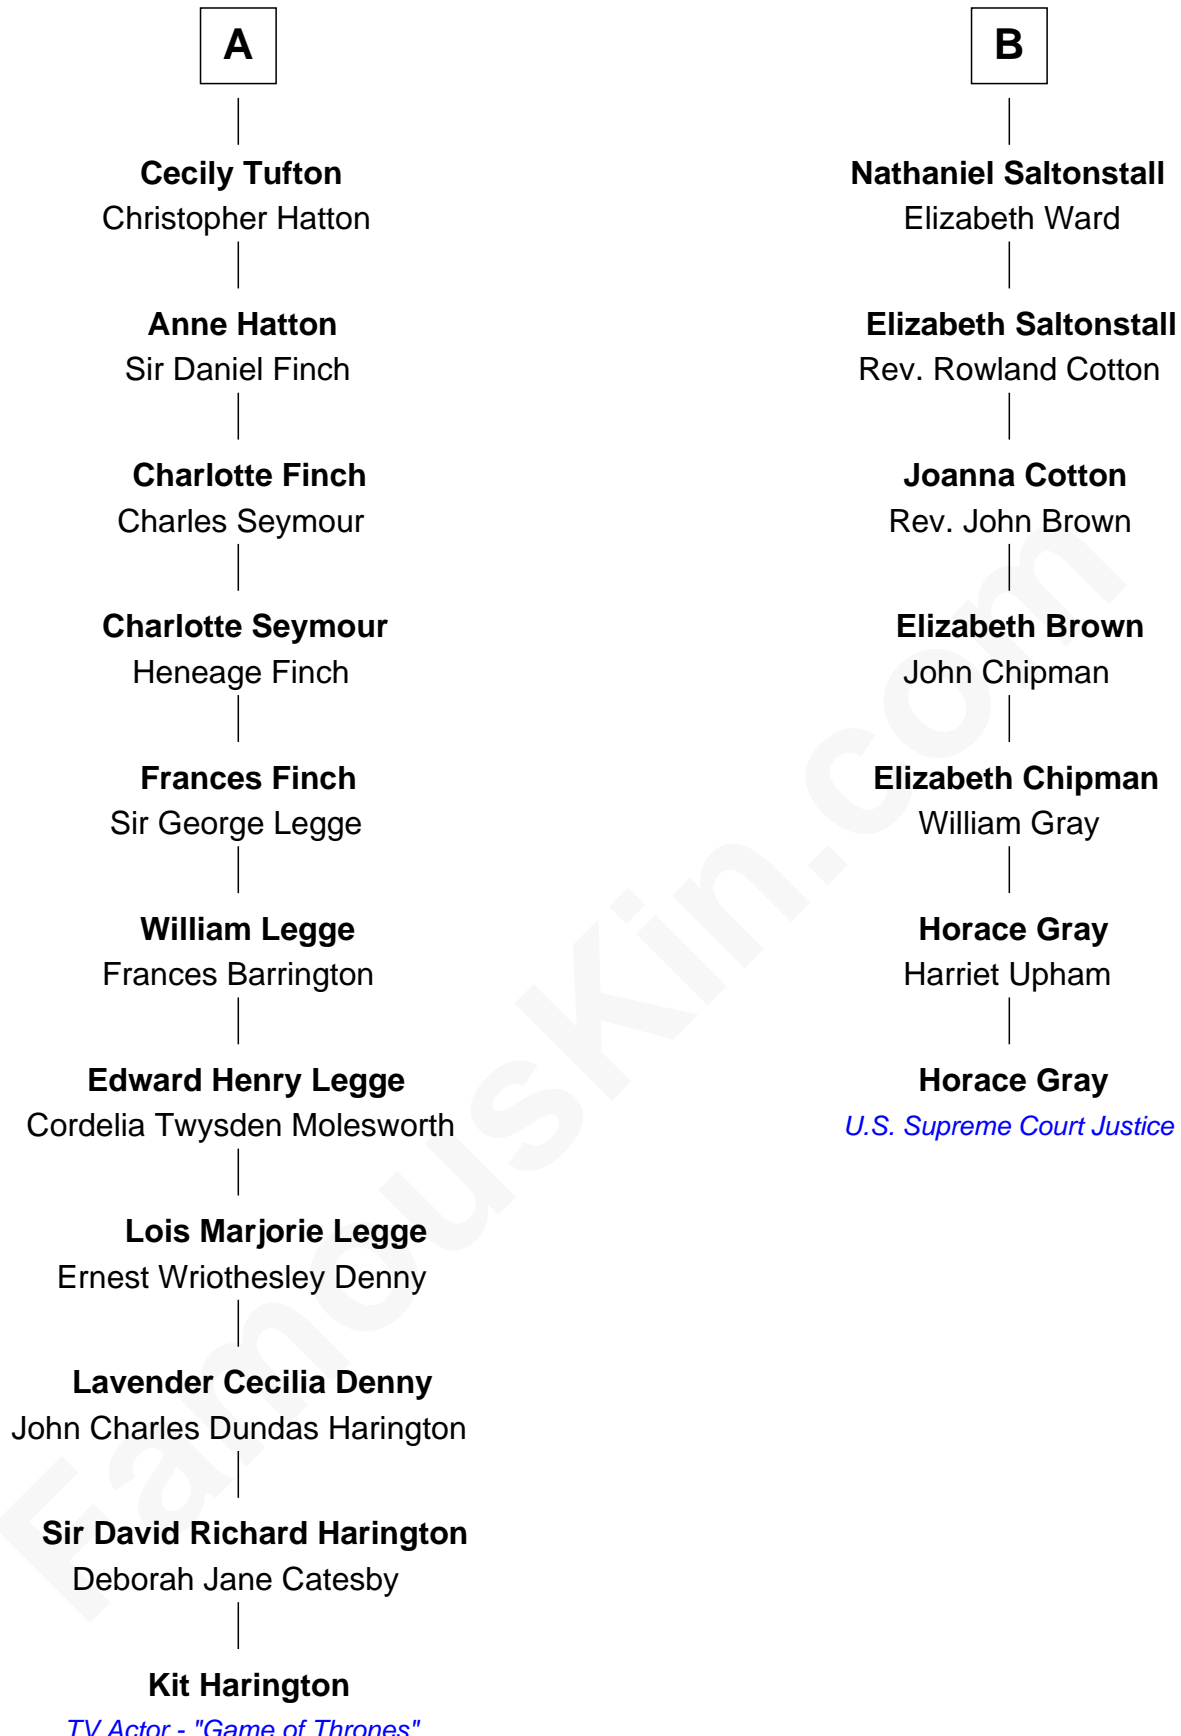

## Relationship Chart of

### Kit Harington

TV Actor - "Game of Thrones"

13th cousin 4 times removed of

### Horace Gray

U.S. Supreme Court Justice

*TV Actor - "Game of Thrones"*

Kit Harington photo by [Gage Skidmore](#) [\(CC BY-SA 2.0\)](#)