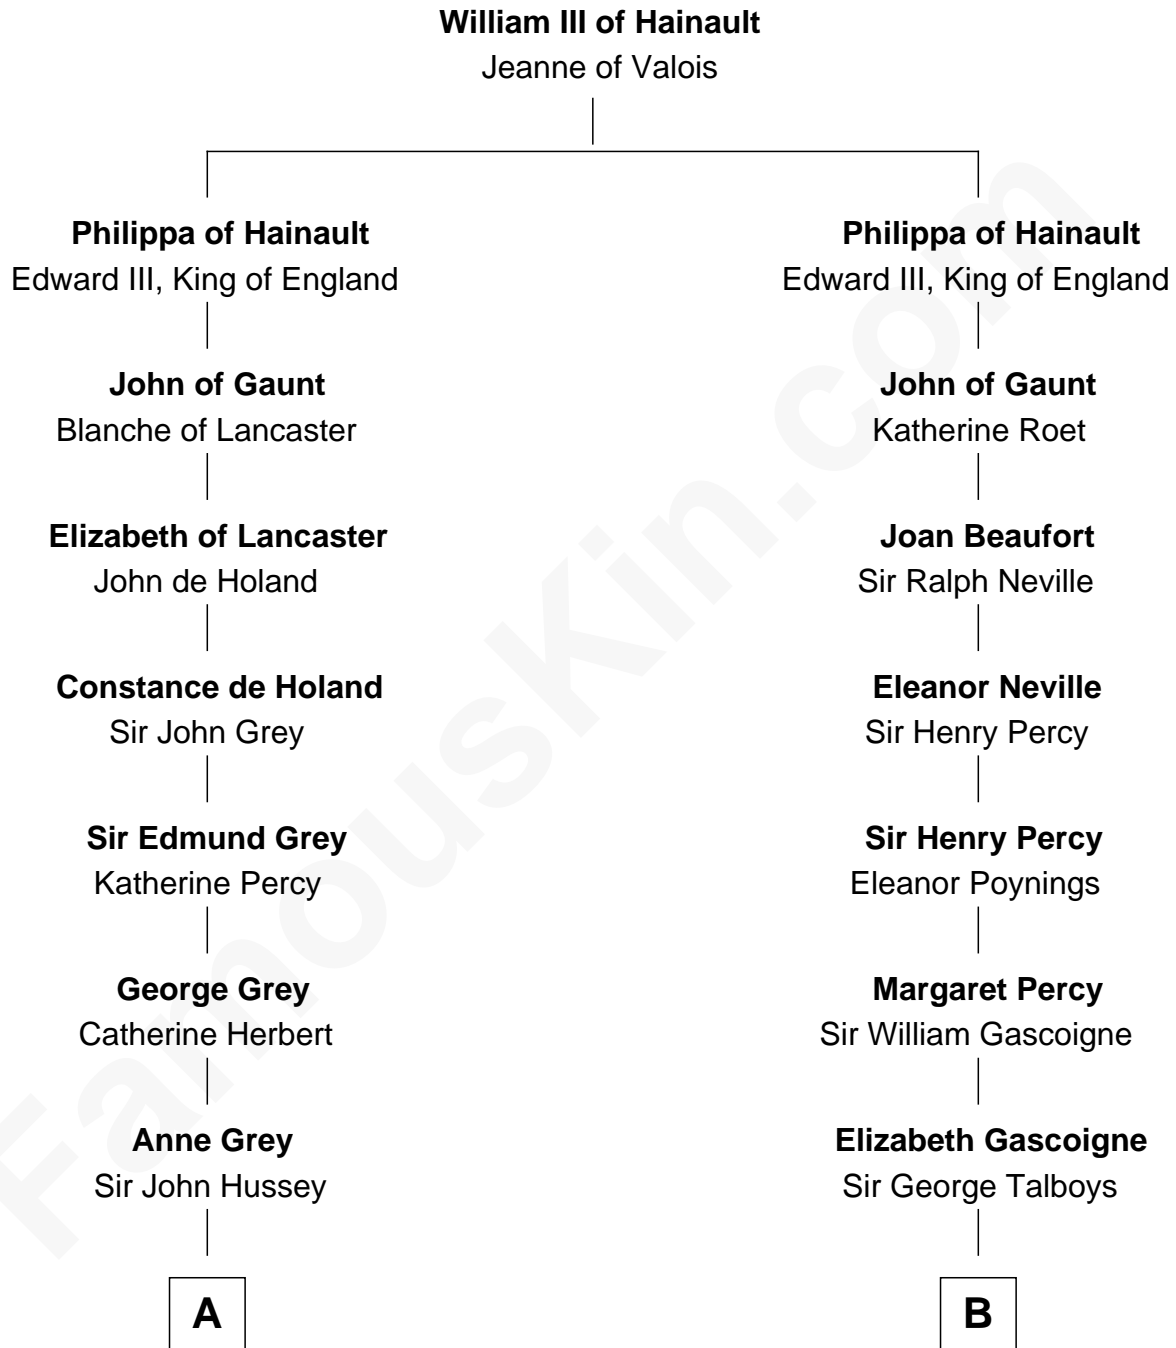

General George S. Patton

U.S. Army - World War II