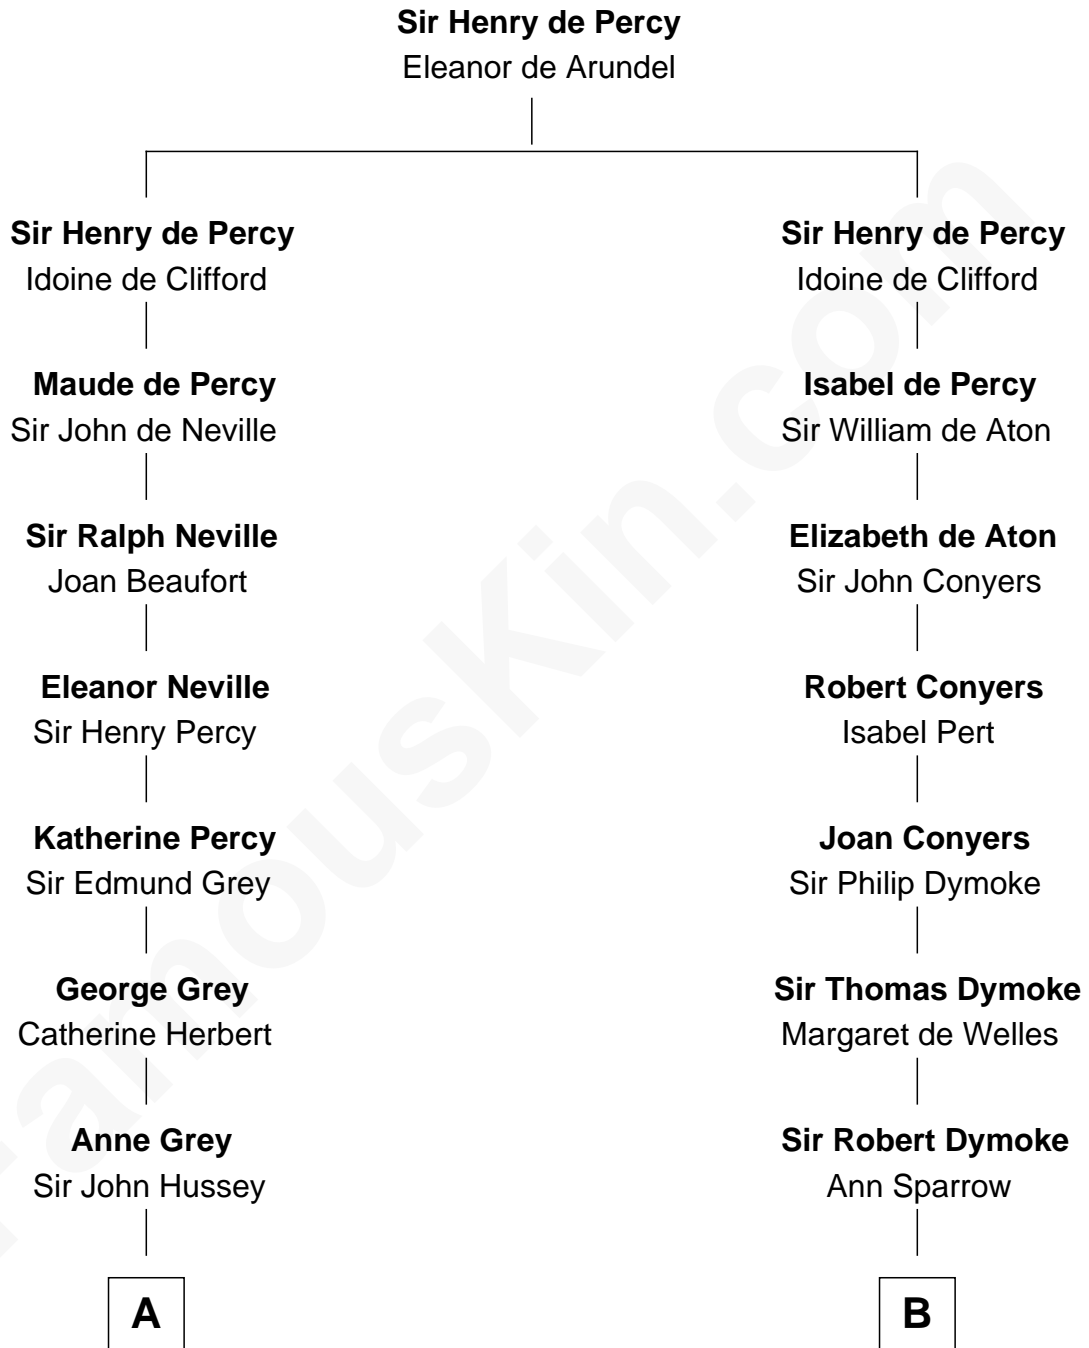

General George S. Patton

U.S. Army - World War II