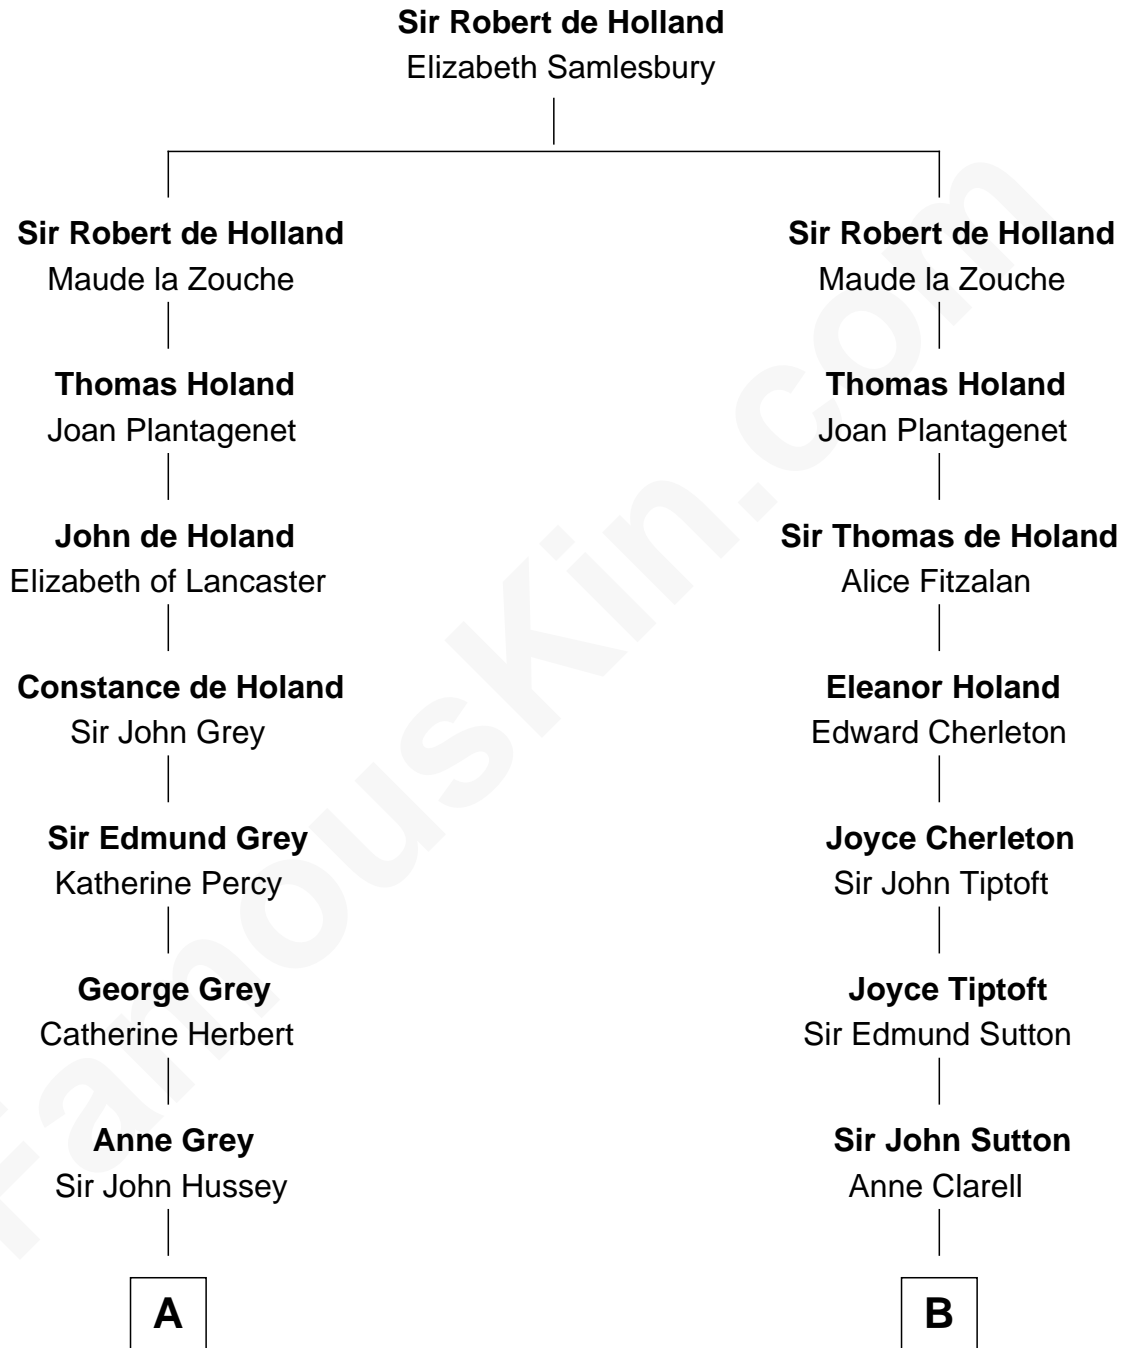

General George S. Patton

U.S. Army - World War II