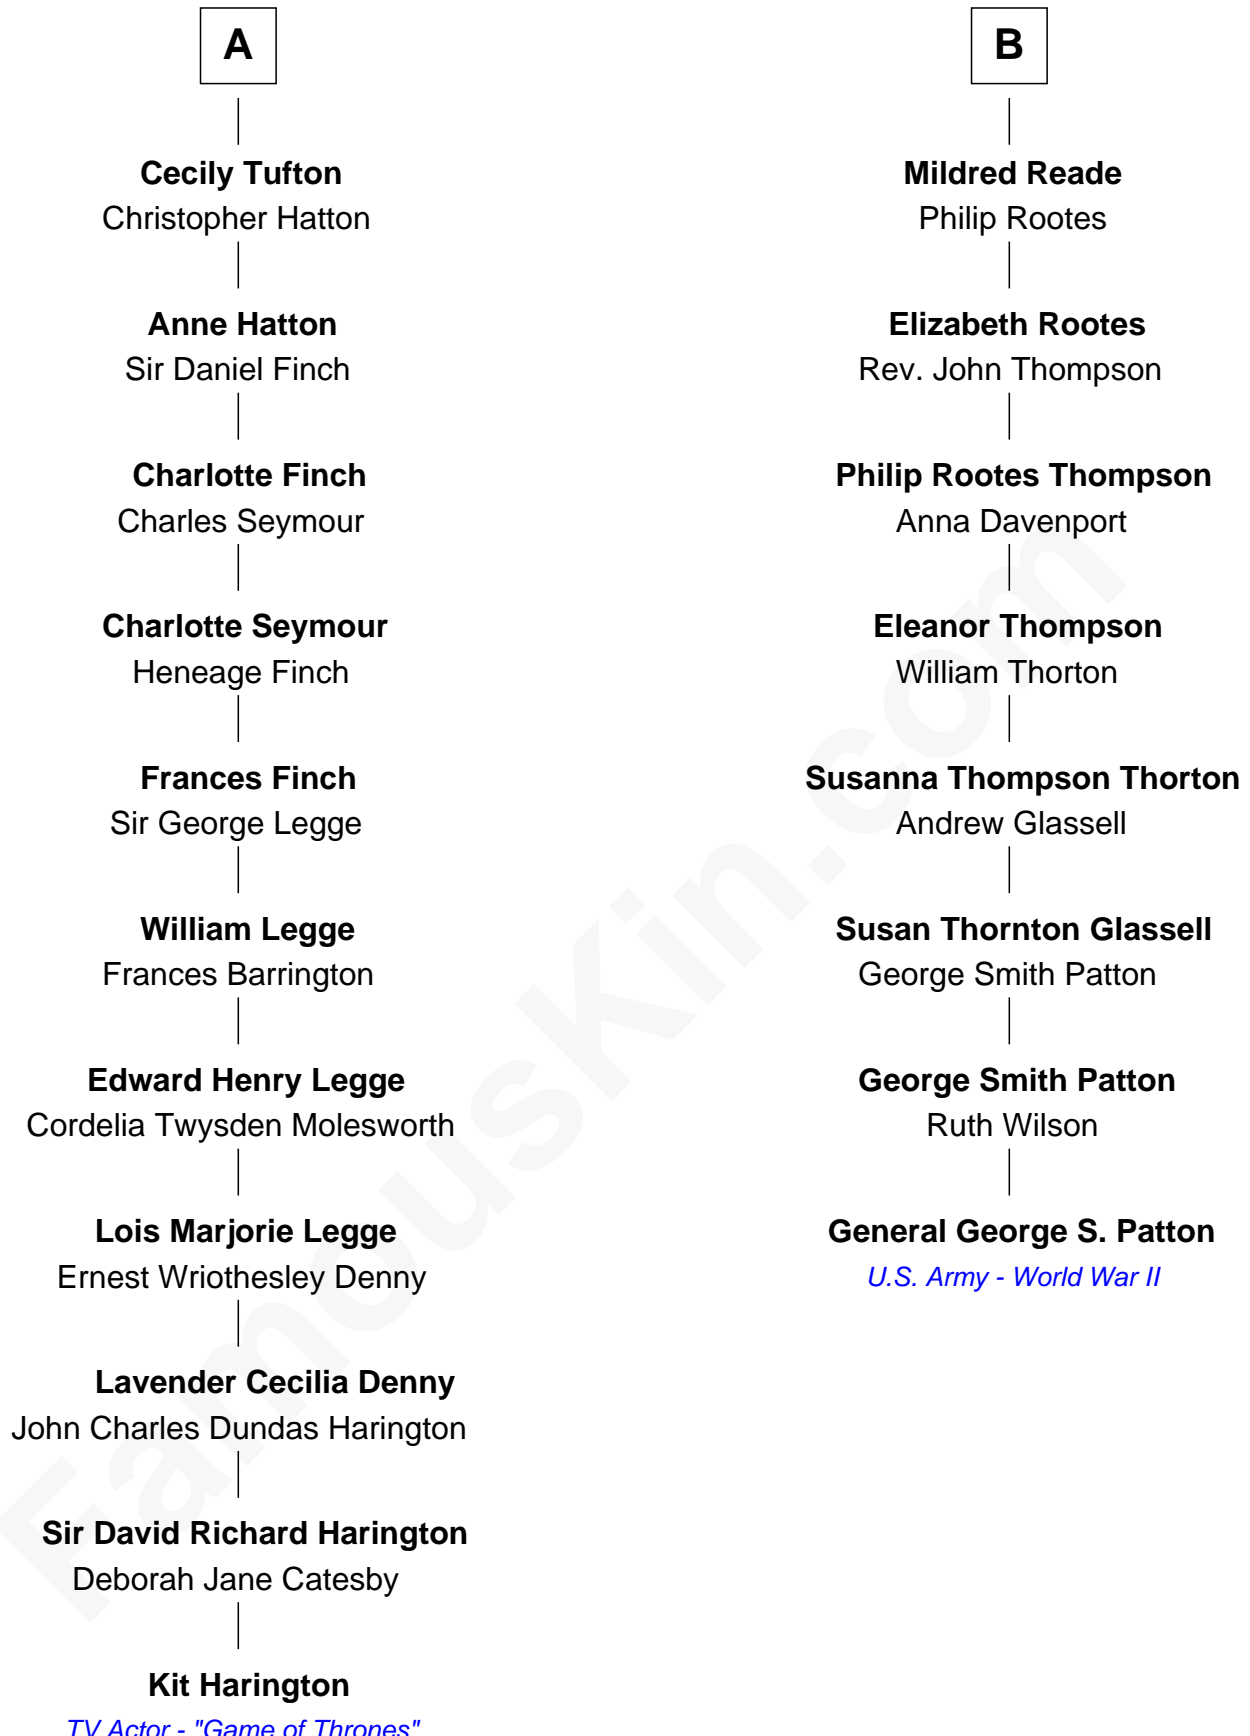

FamousKin.com

Relationship Chart of

Kit Harington

TV Actor - "Game of Thrones"

14th cousin 3 times removed of

General George S. Patton

U.S. Army - World War II

Kit Harington photo by [Gage Skidmore](#) [\(CC BY-SA 2.0\)](#)