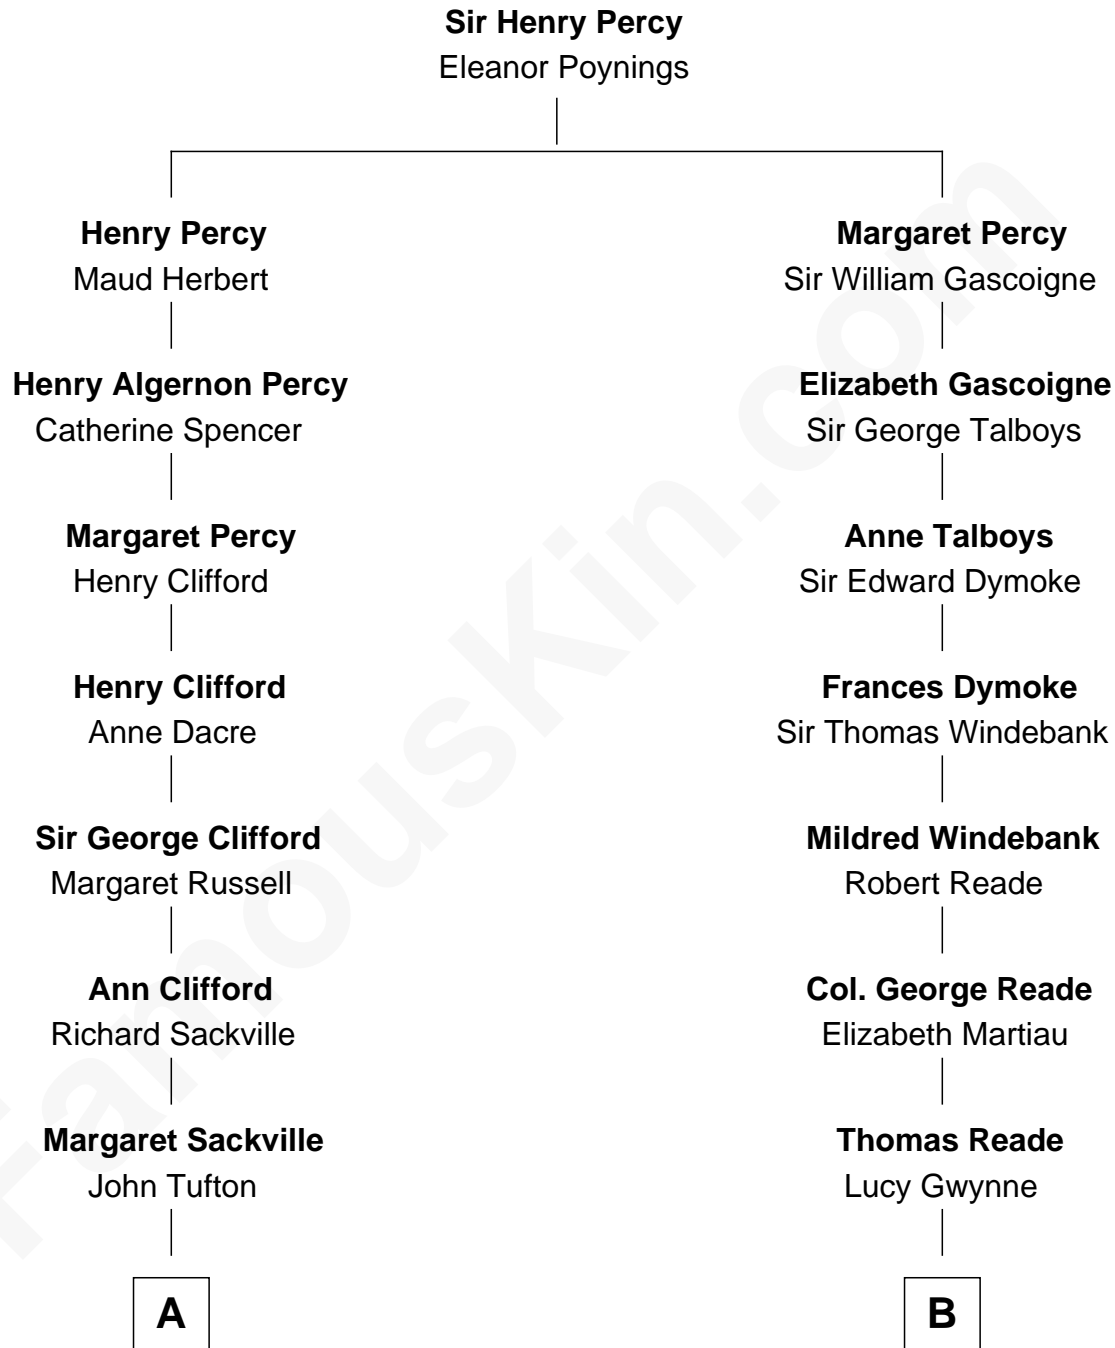

FamousKin.com

Relationship Chart of

Kit Harington

TV Actor - "Game of Thrones"

14th cousin 3 times removed of

General George S. Patton

U.S. Army - World War II

Kit Harington photo by [Gage Skidmore](#) [\(CC BY-SA 2.0\)](#)