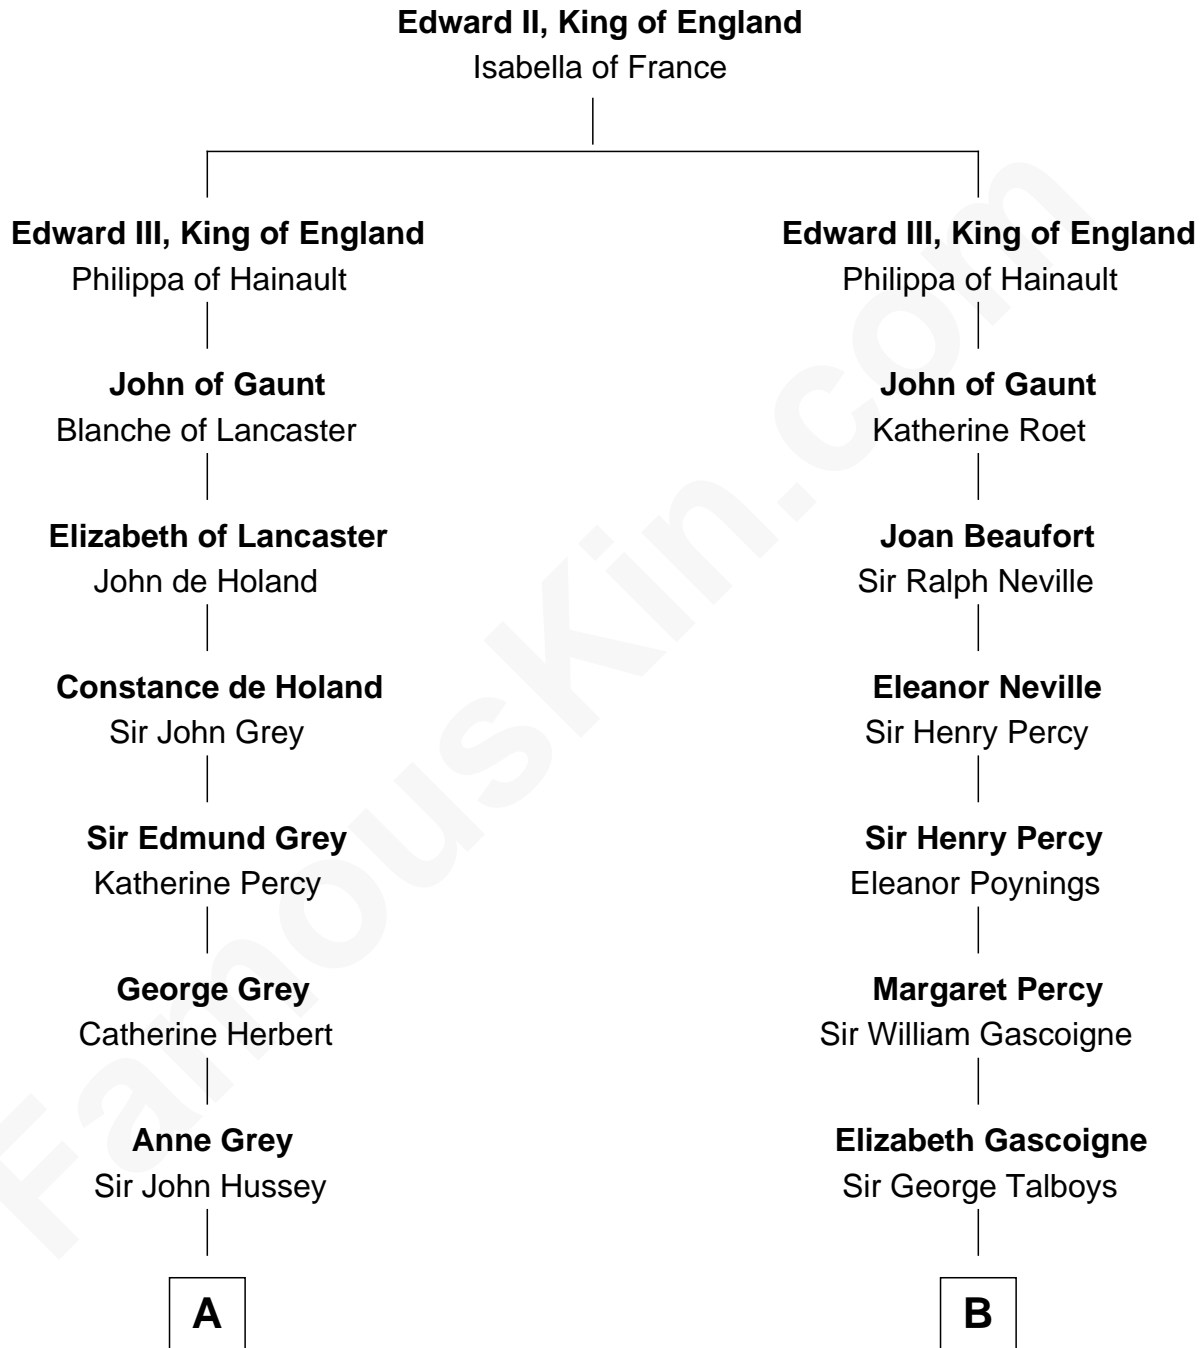

FamousKin.com

Relationship Chart of

Kit Harington

TV Actor - "Game of Thrones"

19th cousin 2 times removed of

General George S. Patton

U.S. Army - World War II

C

Edward Henry Legge
Cordelia Twysden Molesworth

Lois Marjorie Legge
Ernest Wriothesley Denny

Lavender Cecilia Denny
John Charles Dundas Harington

Sir David Richard Harington
Deborah Jane Catesby

Kit Harington
TV Actor - "Game of Thrones"