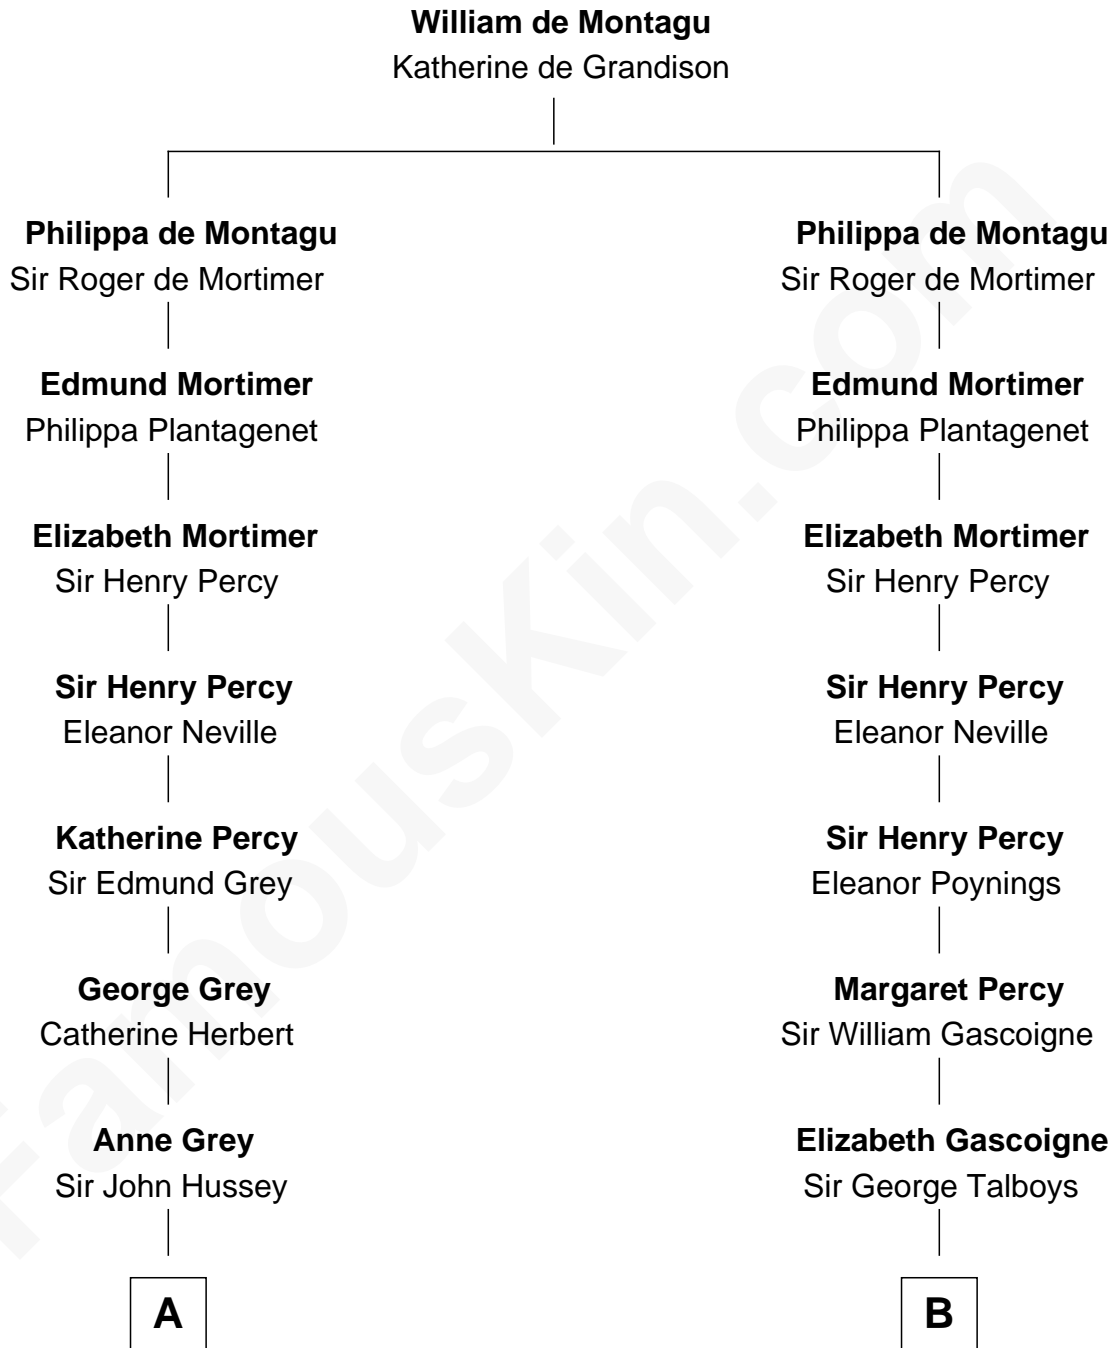

FamousKin.com

Relationship Chart of

Kit Harington

TV Actor - "Game of Thrones"

19th cousin 2 times removed of

General George S. Patton

U.S. Army - World War II

C

Edward Henry Legge
Cordelia Twysden Molesworth

Lois Marjorie Legge
Ernest Wriothesley Denny

Lavender Cecilia Denny
John Charles Dundas Harington

Sir David Richard Harington
Deborah Jane Catesby

Kit Harington
TV Actor - "Game of Thrones"