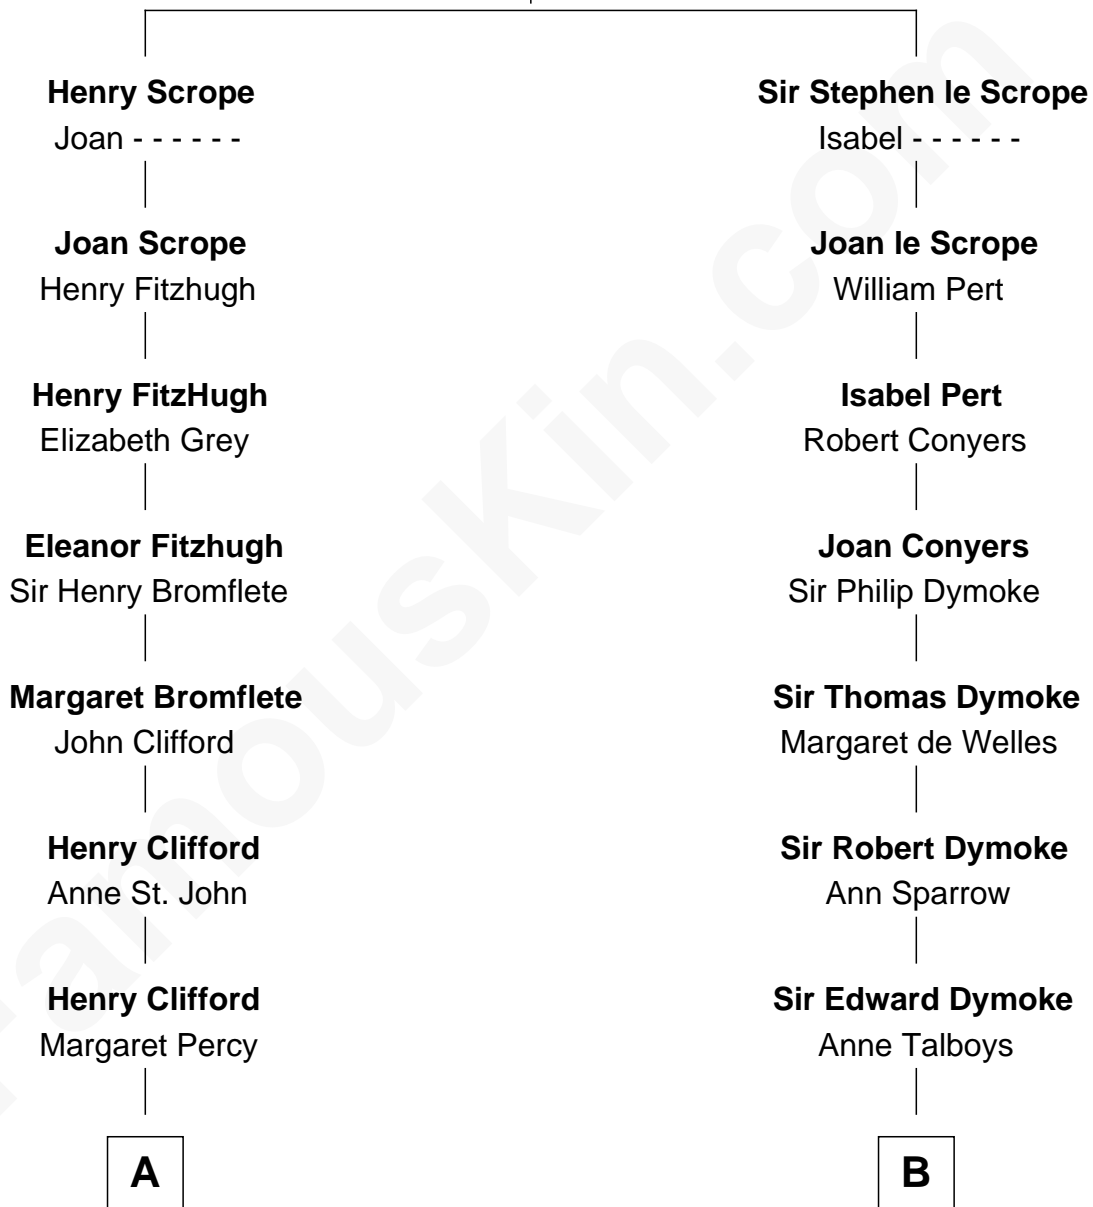

## Relationship Chart of

### Kit Harington

TV Actor - "Game of Thrones"

18th cousin 3 times removed of

### General George S. Patton

U.S. Army - World War II

**Sir Geoffrey le Scrope**

Ivetta de Ros

**C**

**Edward Henry Legge**  
Cordelia Twysden Molesworth

**Lois Marjorie Legge**  
Ernest Wriothesley Denny

**Lavender Cecilia Denny**  
John Charles Dundas Harington