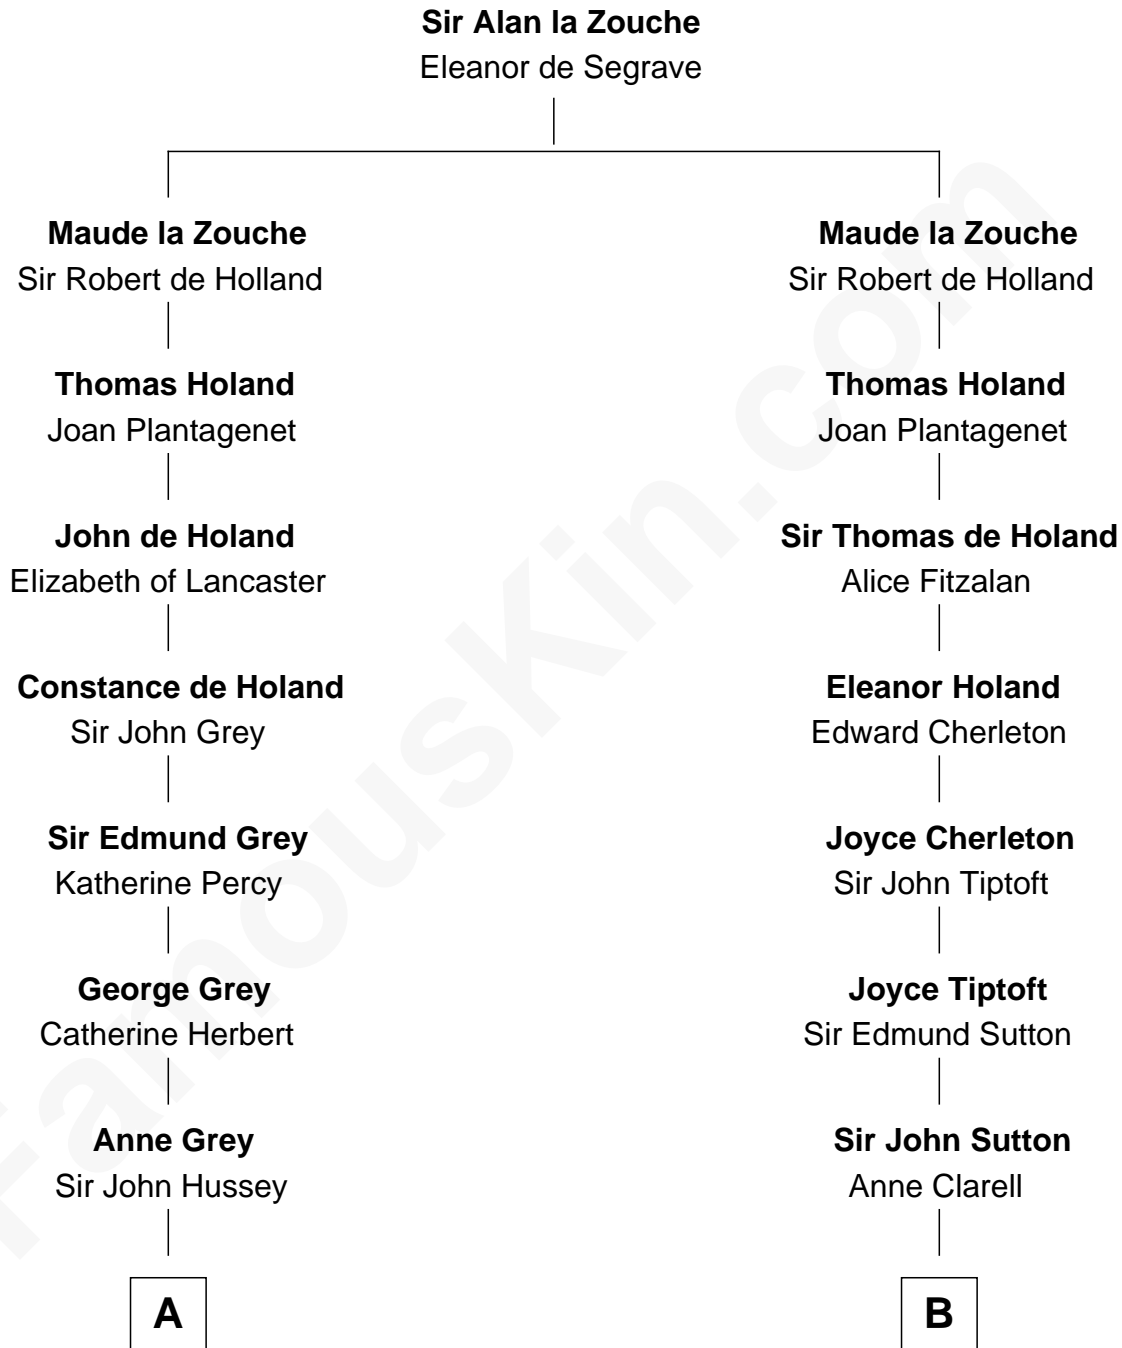

FamousKin.com

Relationship Chart of

Kit Harington

TV Actor - "Game of Thrones"

20th cousin 1 time removed of

General George S. Patton

U.S. Army - World War II

C

Edward Henry Legge
Cordelia Twysden Molesworth

Lois Marjorie Legge
Ernest Wriothesley Denny

Lavender Cecilia Denny
John Charles Dundas Harington

Sir David Richard Harington
Deborah Jane Catesby

Kit Harington
TV Actor - "Game of Thrones"