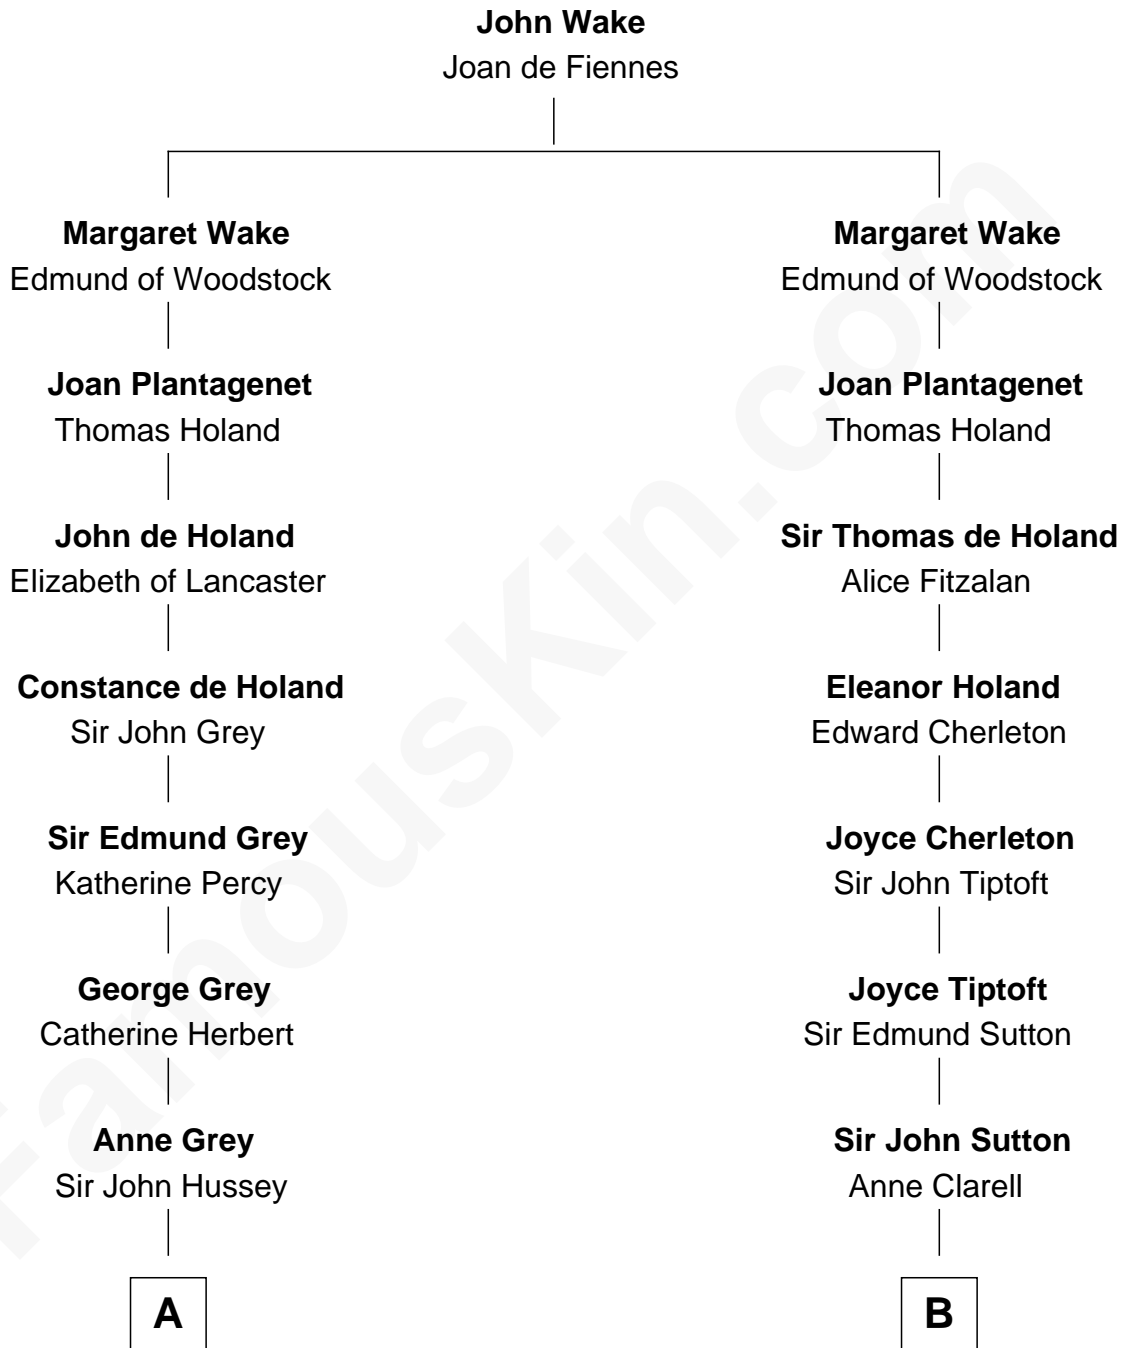

FamousKin.com

Relationship Chart of

Kit Harington

TV Actor - "Game of Thrones"

20th cousin 1 time removed of

General George S. Patton

U.S. Army - World War II

C

Edward Henry Legge
Cordelia Twysden Molesworth

Lois Marjorie Legge
Ernest Wriothesley Denny

Lavender Cecilia Denny
John Charles Dundas Harington

Sir David Richard Harington
Deborah Jane Catesby

Kit Harington
TV Actor - "Game of Thrones"