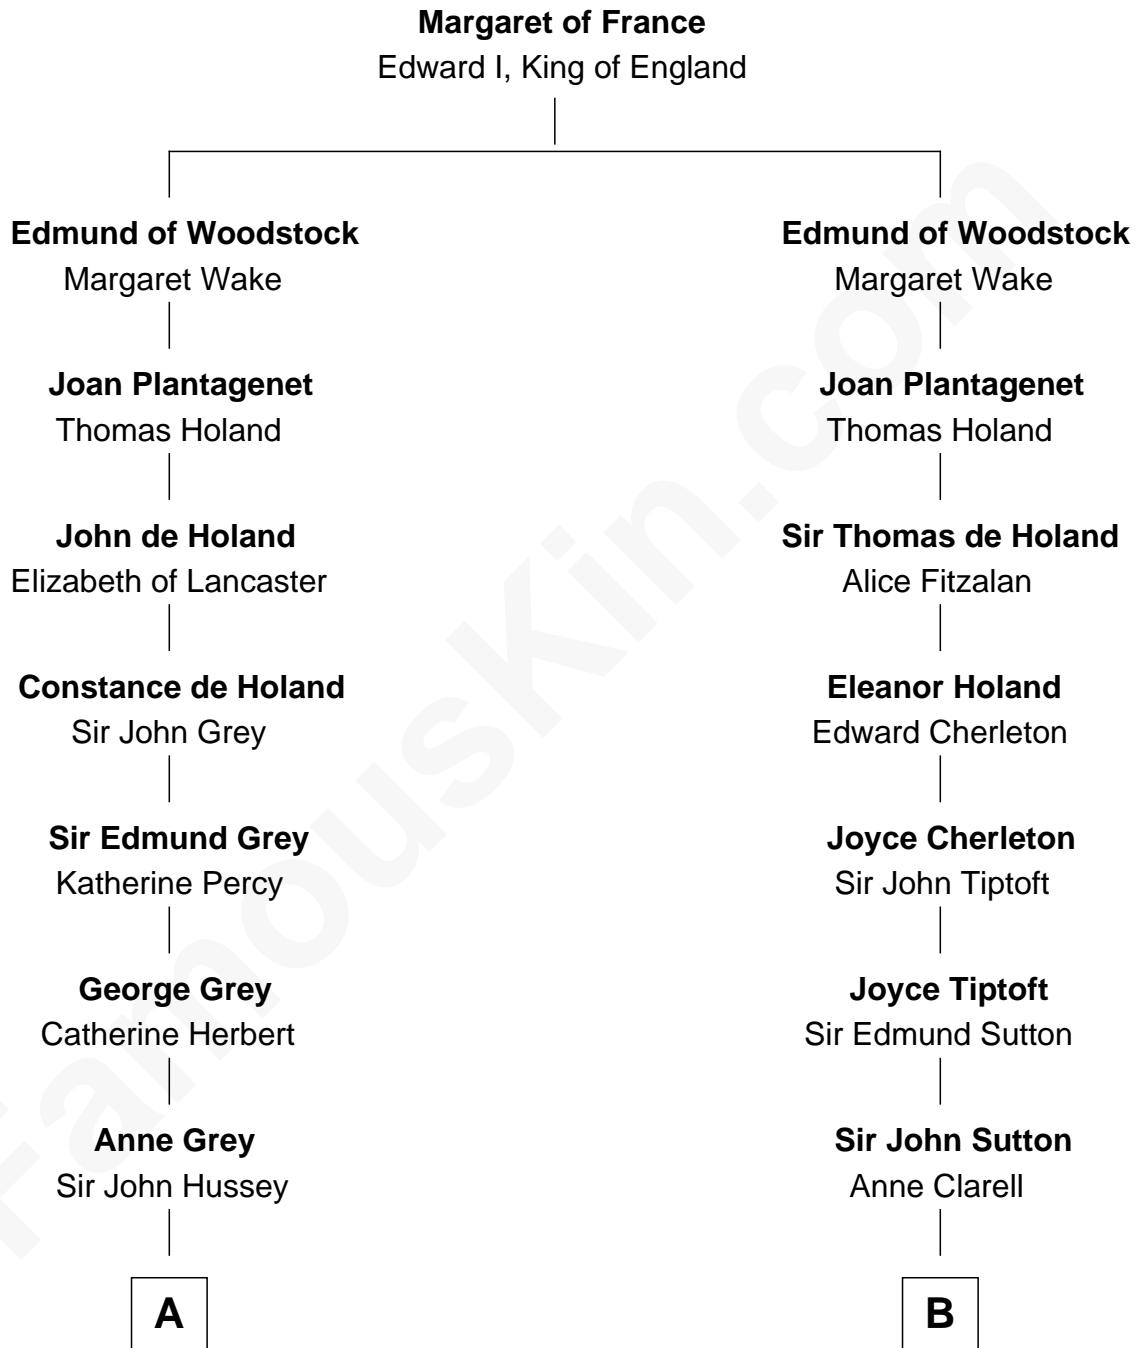

General George S. Patton

U.S. Army - World War II