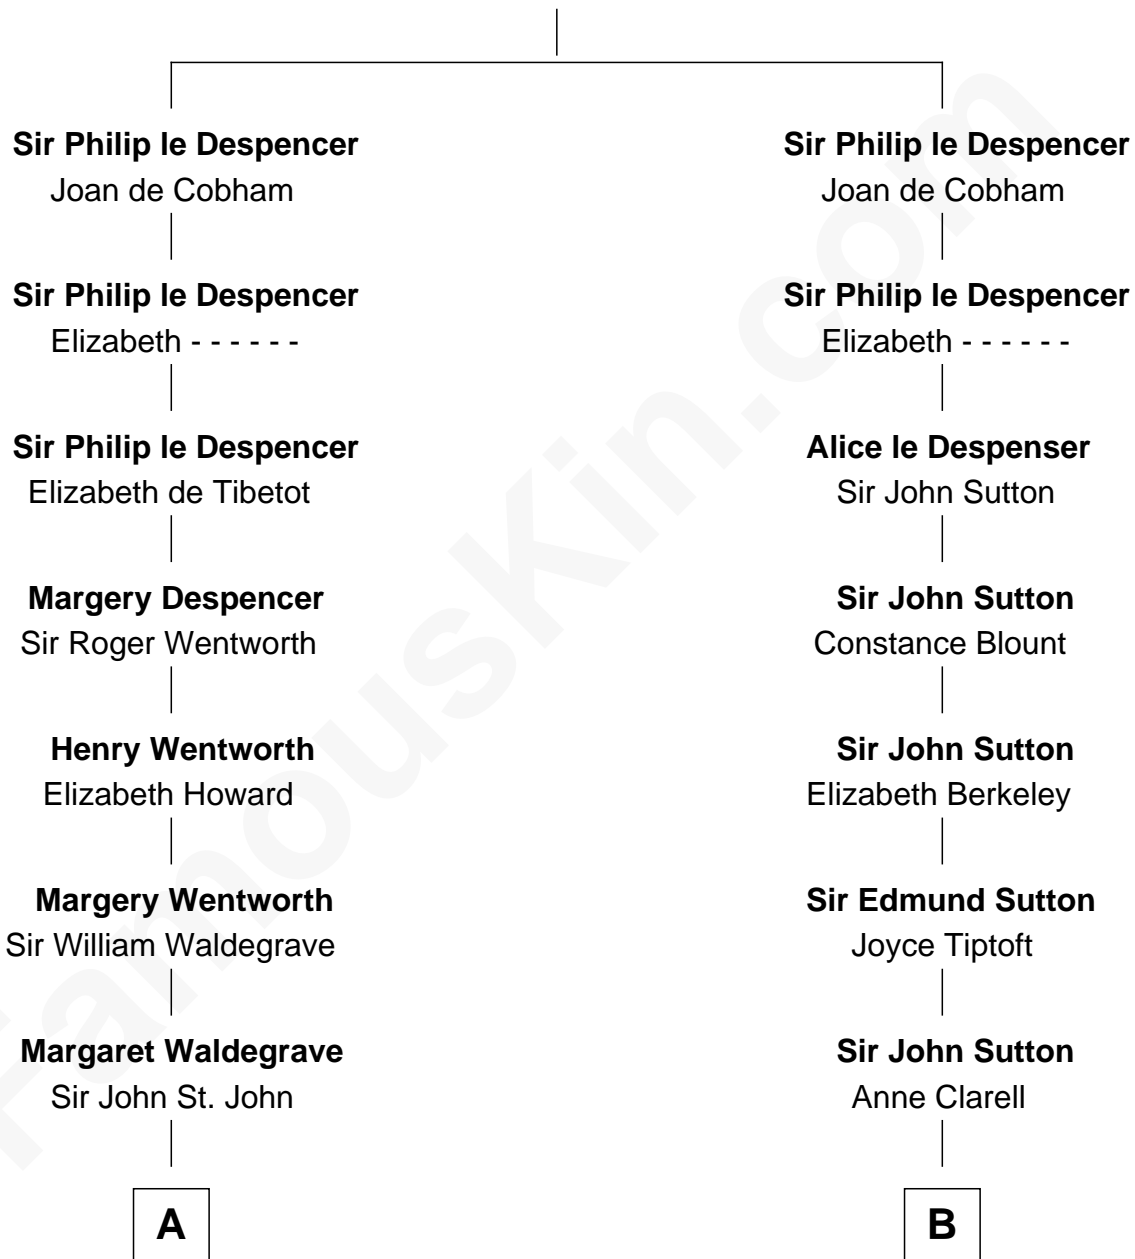

## Relationship Chart of

### Kit Harington

TV Actor - "Game of Thrones"

20th cousin 1 time removed of

### General George S. Patton

U.S. Army - World War II

**Sir Philip le Despencer**

Margaret de Goushill

**C**

**Edward Henry Legge**  
Cordelia Twysden Molesworth

**Lois Marjorie Legge**  
Ernest Wriothesley Denny

**Lavender Cecilia Denny**  
John Charles Dundas Harington

**Sir David Richard Harington**  
Deborah Jane Catesby

**Kit Harington**  
*TV Actor - "Game of Thrones"*

**D**

**Susanna Thompson Thorton**  
Andrew Glassell