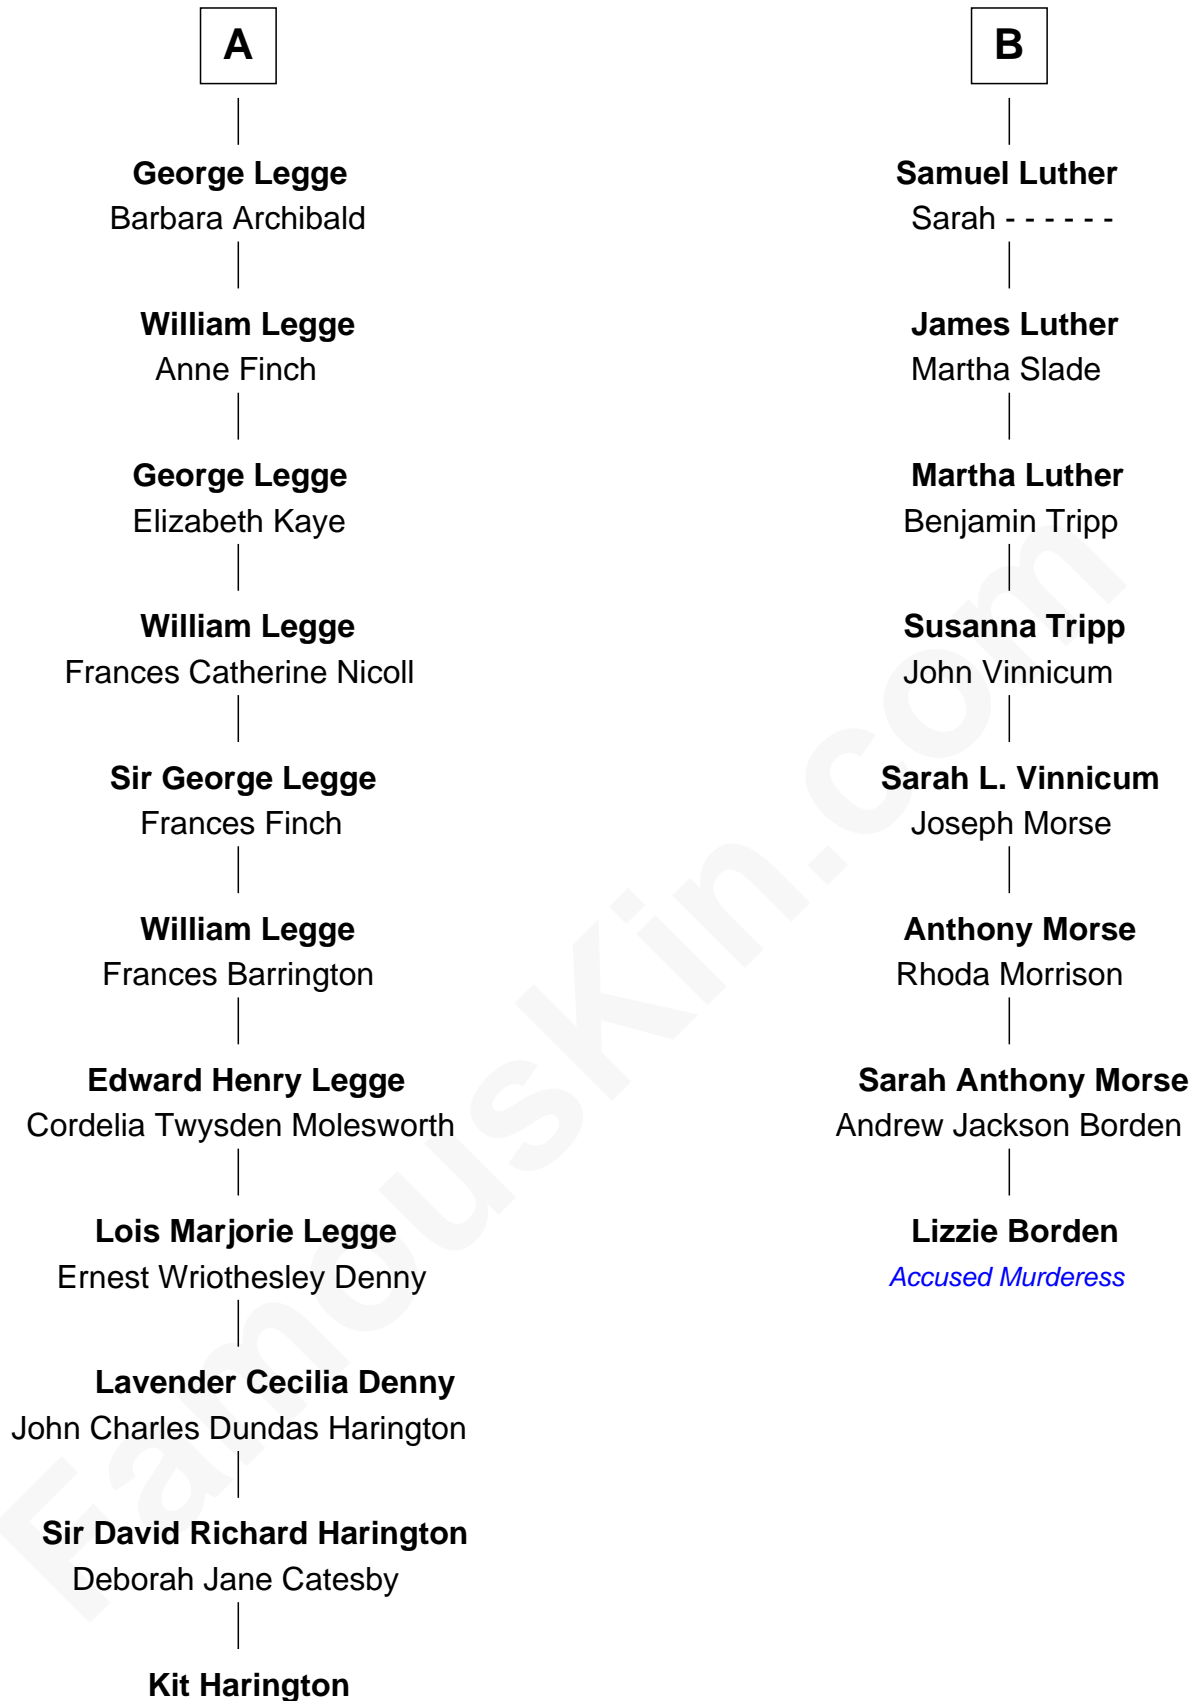

FamousKin.com

Relationship Chart of

Kit Harington

TV Actor - "Game of Thrones"

14th cousin 3 times removed of

Lizzie Borden

Accused Murderess

Kit Harington photo by [Gage Skidmore](#) (CC BY-SA 2.0)