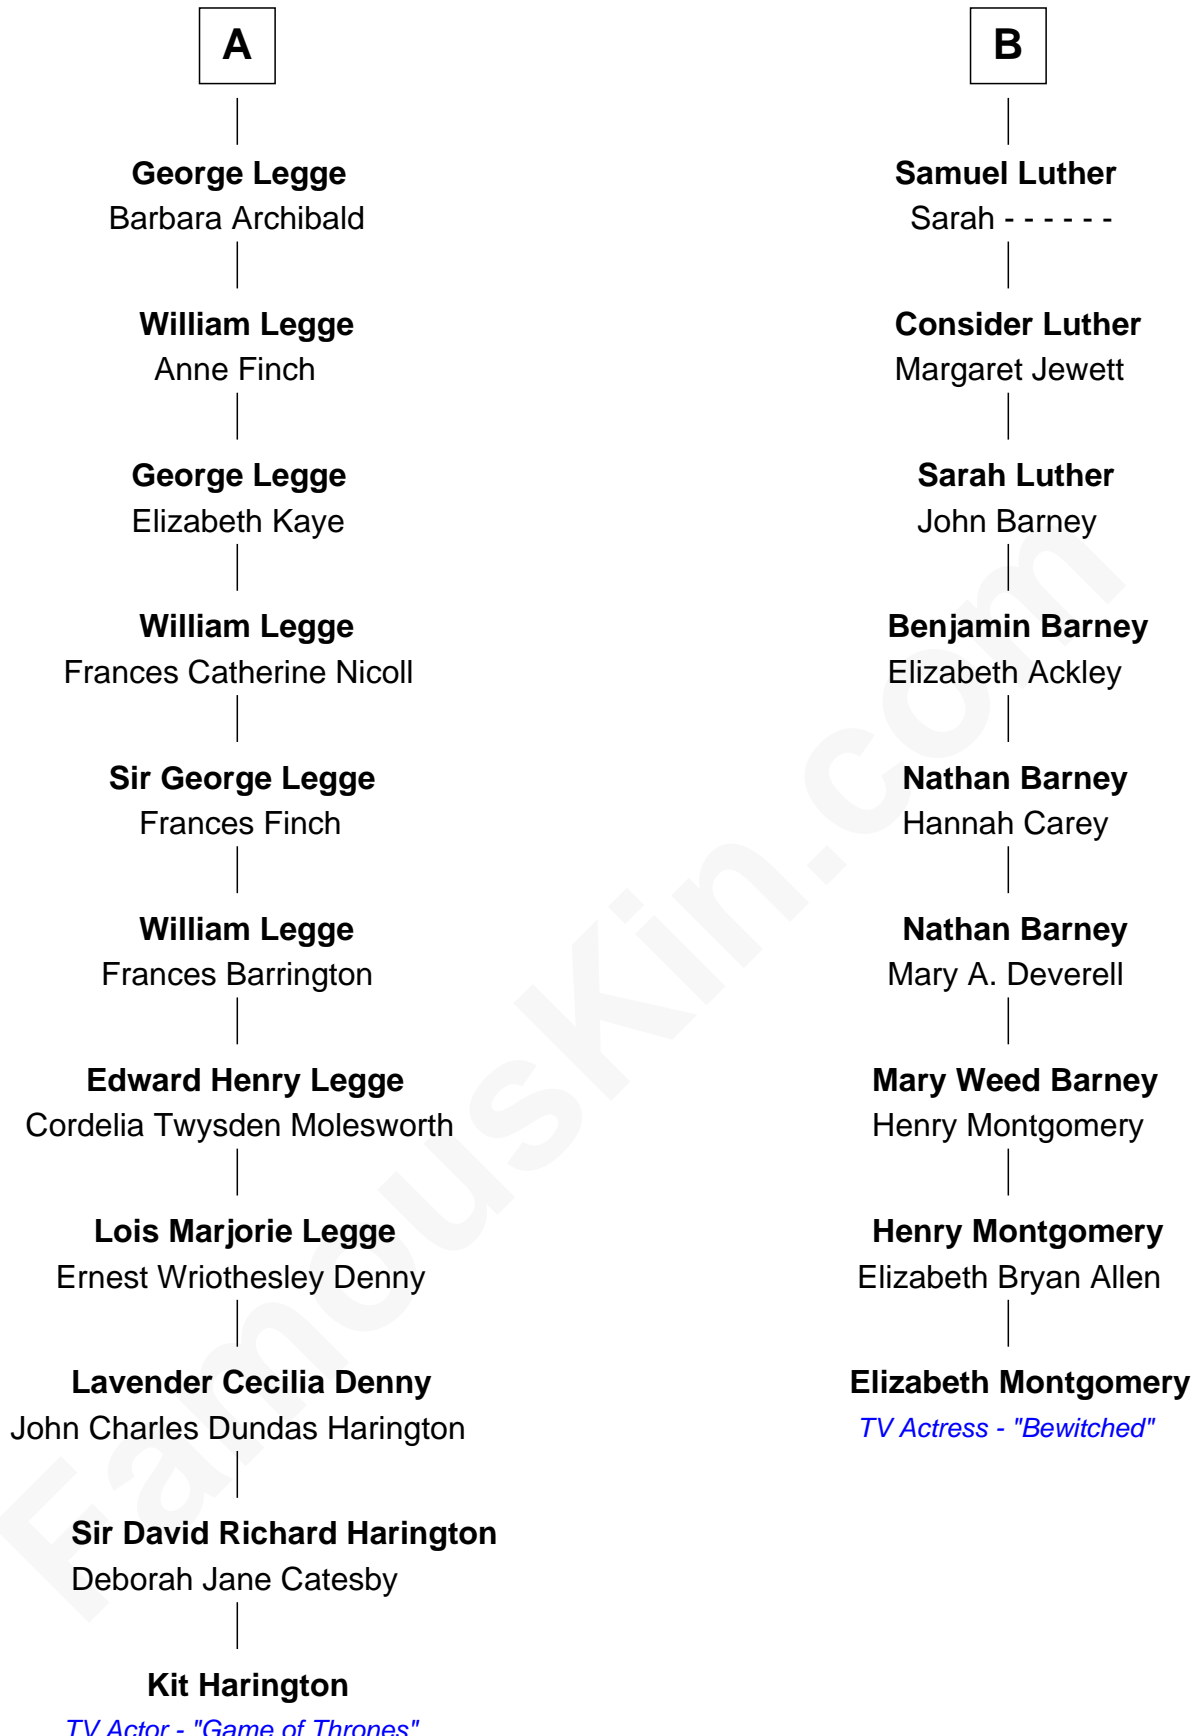

FamousKin.com

Relationship Chart of

Kit Harington

TV Actor - "Game of Thrones"

15th cousin 2 times removed of

Elizabeth Montgomery

TV Actress - "Bewitched"

Kit Harington photo by [Gage Skidmore](#) (CC BY-SA 2.0)