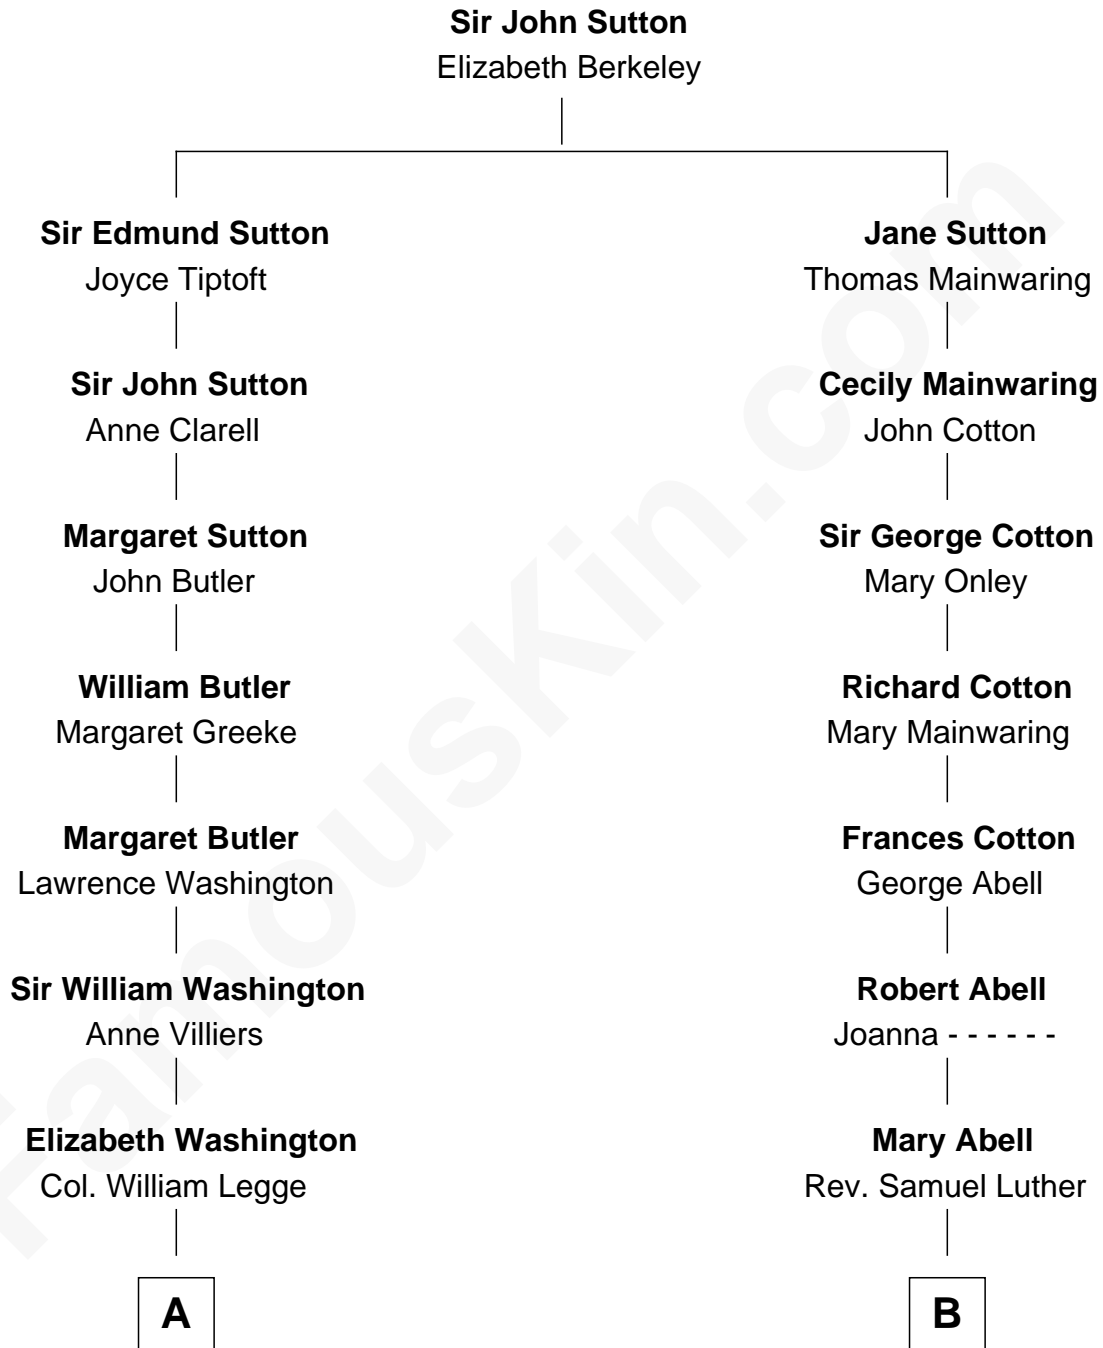

FamousKin.com

Relationship Chart of

Kit Harington

TV Actor - "Game of Thrones"

15th cousin 2 times removed of

Elizabeth Montgomery

TV Actress - "Bewitched"

Kit Harington photo by [Gage Skidmore](#) (CC BY-SA 2.0)