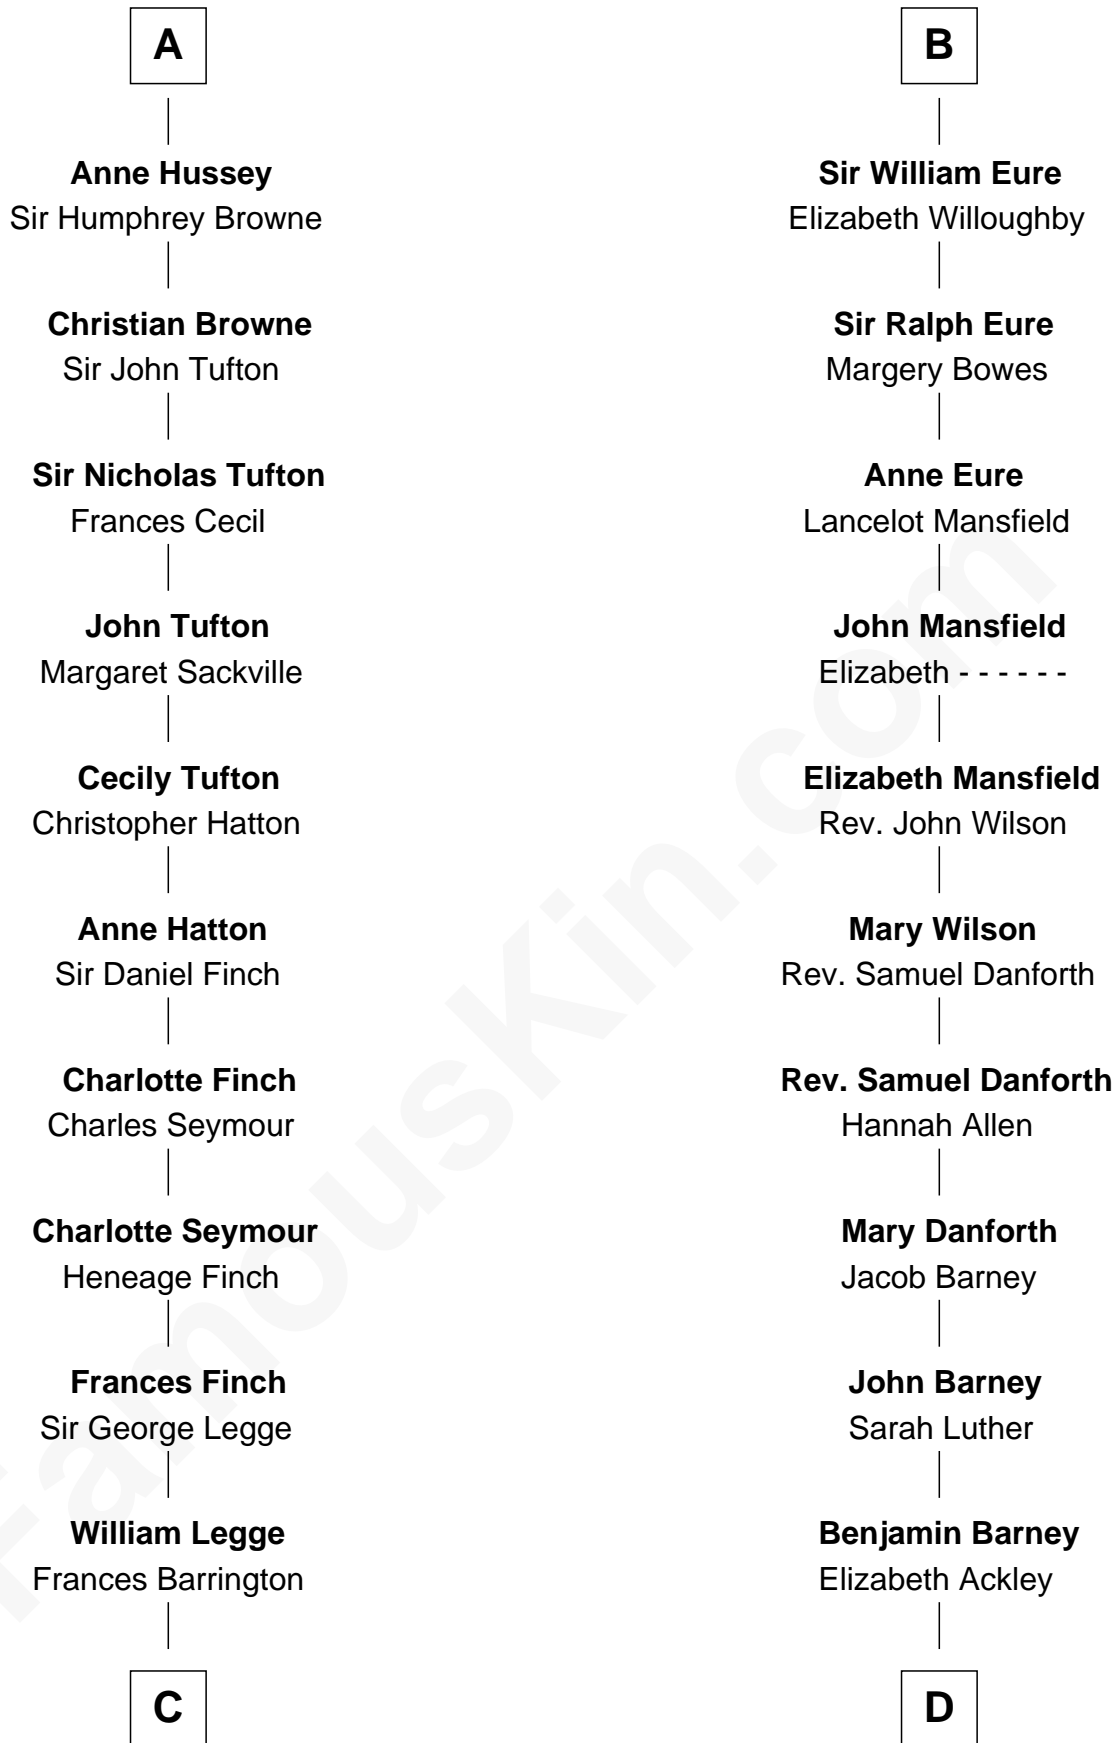

FamousKin.com

Relationship Chart of

Kit Harington

TV Actor - "Game of Thrones"

21st cousin of

Elizabeth Montgomery

TV Actress - "Bewitched"

C

Edward Henry Legge
Cordelia Twysden Molesworth

Lois Marjorie Legge
Ernest Wriothesley Denny

Lavender Cecilia Denny
John Charles Dundas Harington

Sir David Richard Harington
Deborah Jane Catesby

Kit Harington
TV Actor - "Game of Thrones"