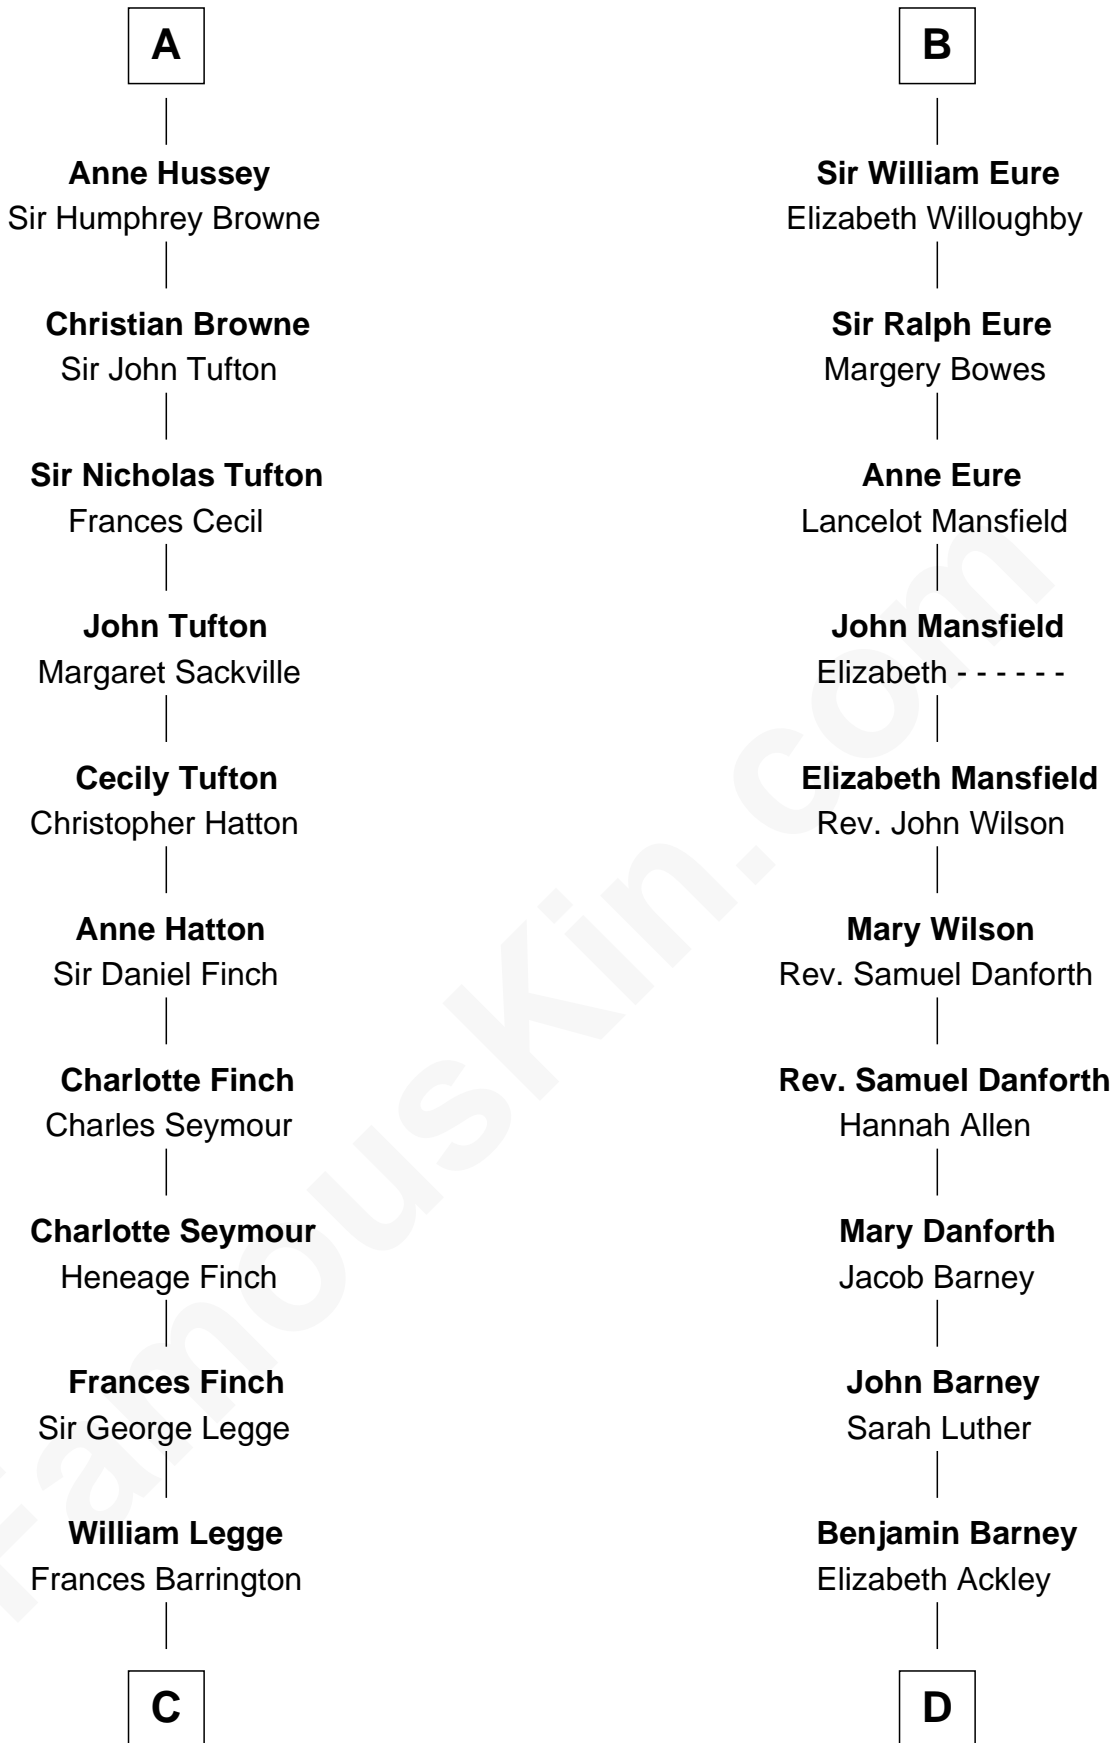

# FamousKin.com Relationship Chart of

**Kit Harington**

TV Actor - "Game of Thrones"

21st cousin of

**Elizabeth Montgomery**

TV Actress - "Bewitched"

**Sir Henry de Percy**

Eleanor de Arundel

**Katherine Percy**

Sir Edmund Grey

**George Grey**

Catherine Herbert

**Anne Grey**

Sir John Hussey

**A**

**Sir Henry de Percy**

Eleanor Greystoke

**Sir William Eure**

Margaret Constable

**Sir Ralph Eure**

Muriel Hastings

**B**

**C**

**Edward Henry Legge**  
Cordelia Twysden Molesworth

**Lois Marjorie Legge**  
Ernest Wriothesley Denny

**Lavender Cecilia Denny**  
John Charles Dundas Harington

**Sir David Richard Harington**  
Deborah Jane Catesby

**Kit Harington**  
*TV Actor - "Game of Thrones"*