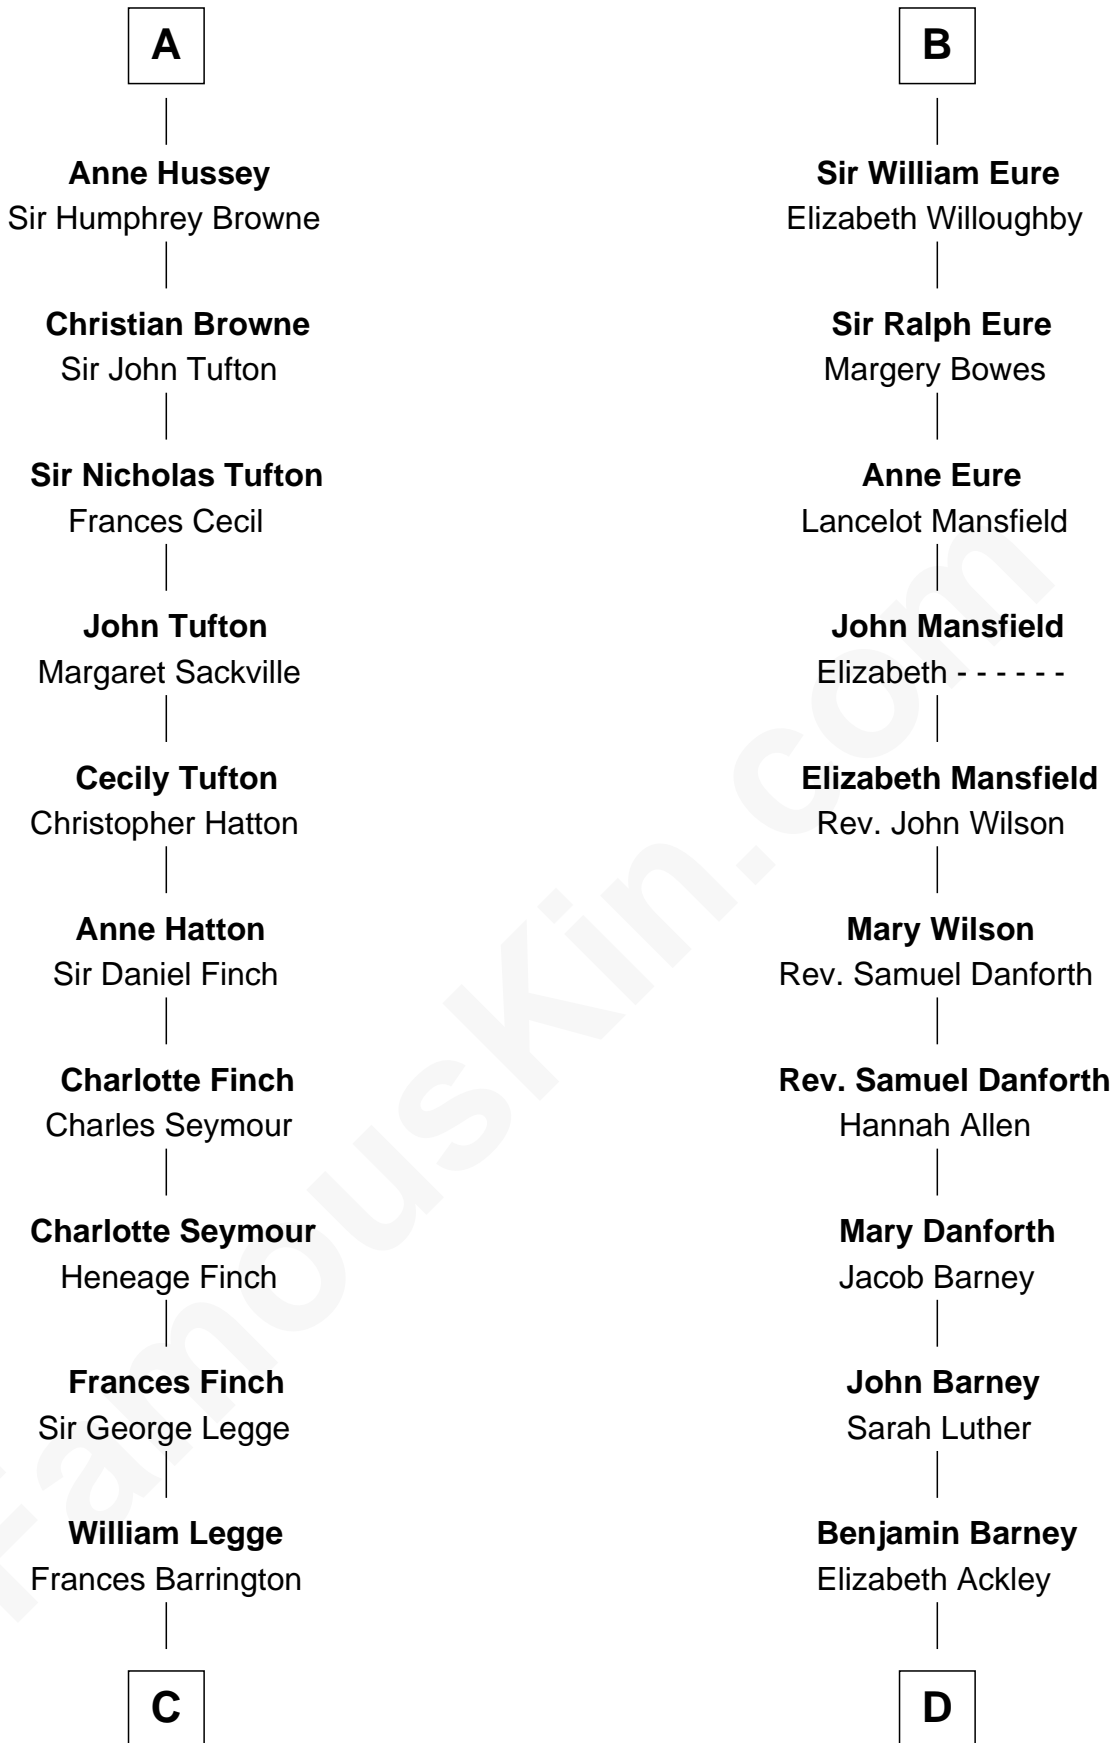

FamousKin.com Relationship Chart of

Kit Harington

TV Actor - "Game of Thrones"

21st cousin of

Elizabeth Montgomery

TV Actress - "Bewitched"

C

Edward Henry Legge
Cordelia Twysden Molesworth

Lois Marjorie Legge
Ernest Wriothesley Denny

Lavender Cecilia Denny
John Charles Dundas Harington

Sir David Richard Harington
Deborah Jane Catesby

Kit Harington
TV Actor - "Game of Thrones"

D

Nathan Barney
Hannah Carey

Nathan Barney
Mary A. Deverell

Mary Weed Barney
Henry Montgomery

Henry Montgomery
Elizabeth Bryan Allen

Elizabeth Montgomery
TV Actress - "Bewitched"