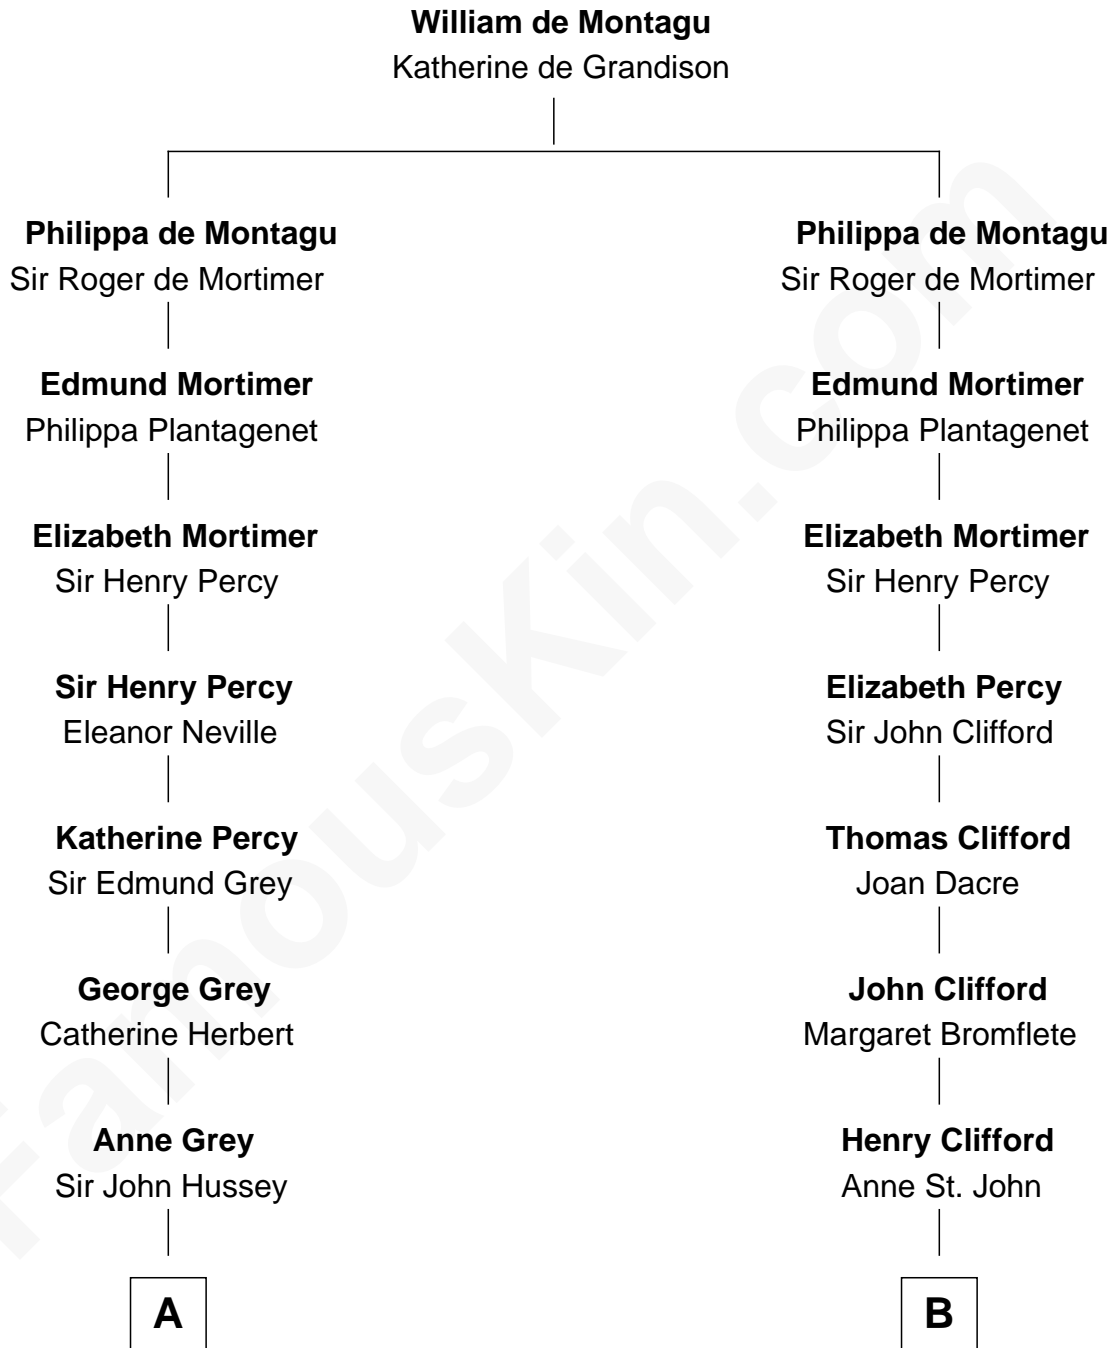

FamousKin.com Relationship Chart of

Kit Harington

TV Actor - "Game of Thrones"

21st cousin of

Elizabeth Montgomery

TV Actress - "Bewitched"

C

Edward Henry Legge
Cordelia Twysden Molesworth

Lois Marjorie Legge
Ernest Wriothesley Denny

Lavender Cecilia Denny
John Charles Dundas Harington

Sir David Richard Harington
Deborah Jane Catesby

Kit Harington
TV Actor - "Game of Thrones"

D

Nathan Barney
Hannah Carey