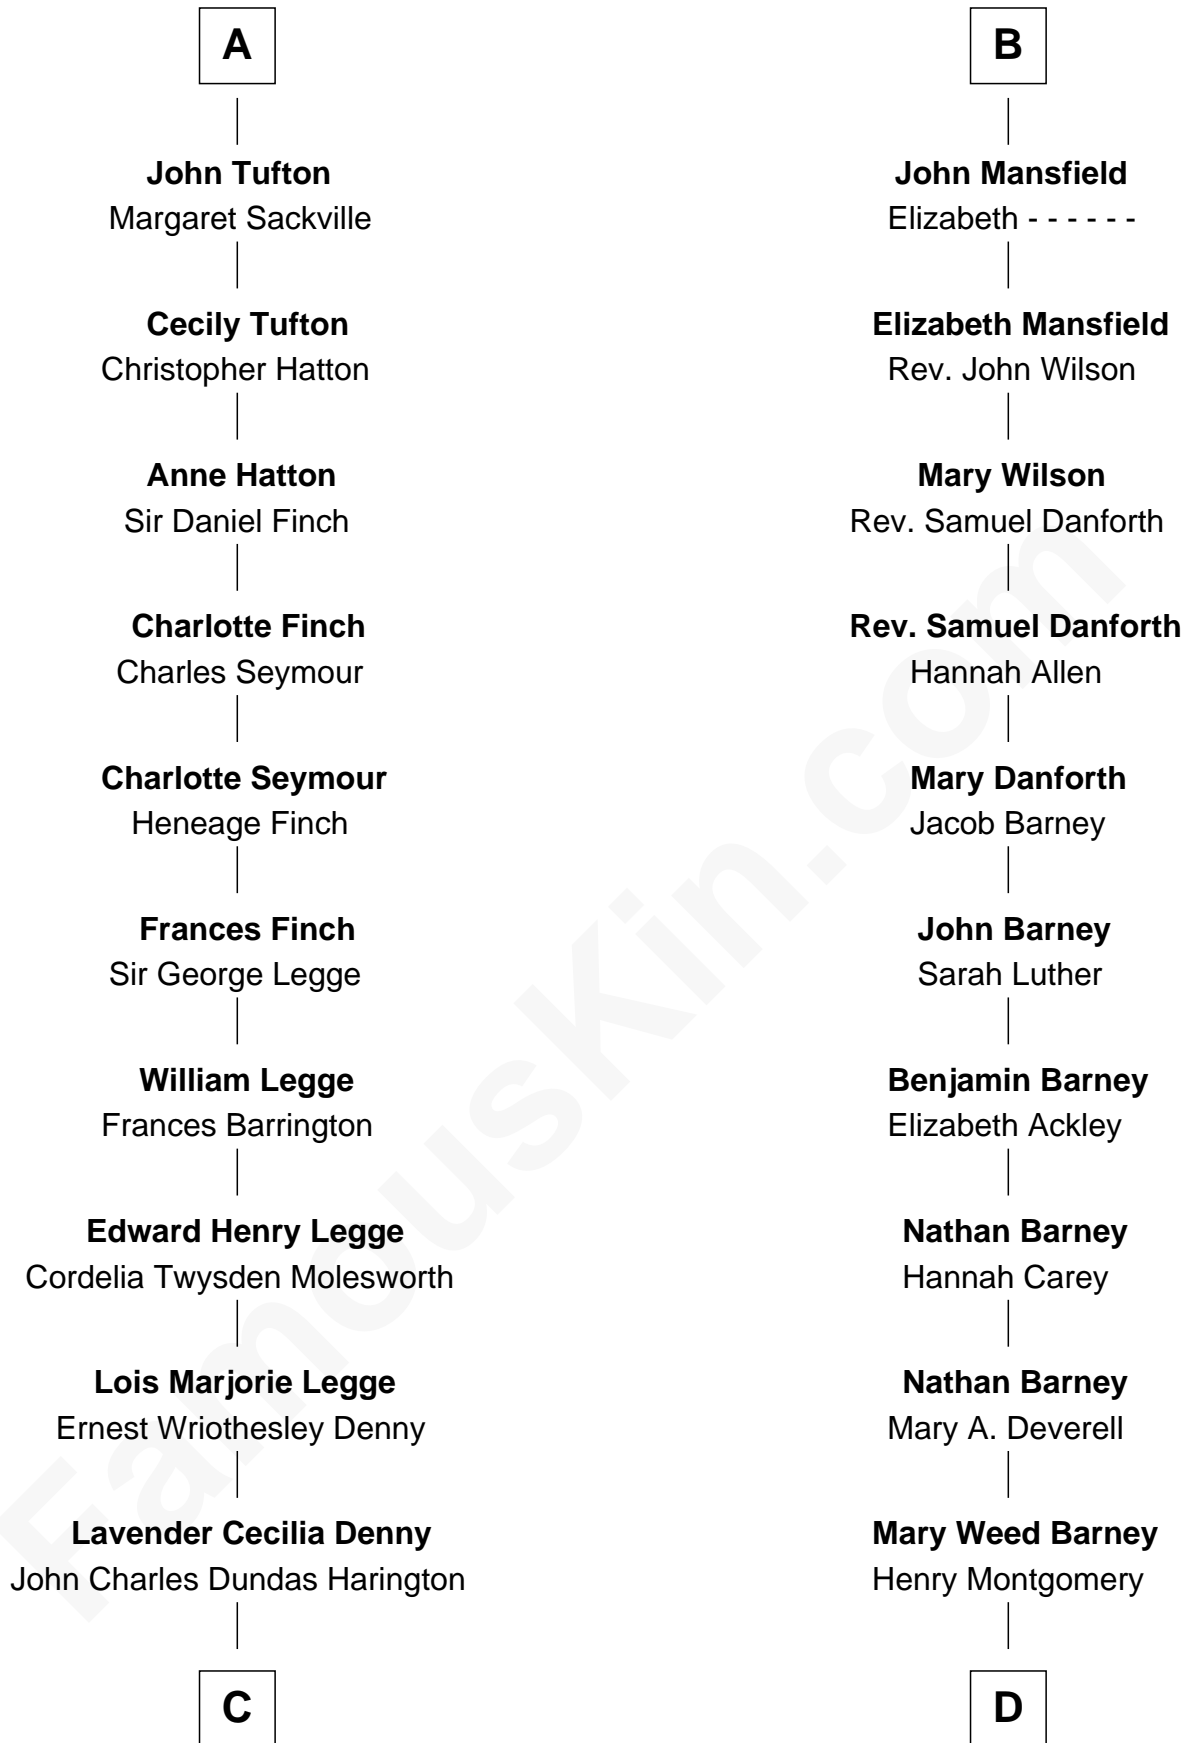

FamousKin.com Relationship Chart of

Kit Harington

TV Actor - "Game of Thrones"

18th cousin of

Elizabeth Montgomery

TV Actress - "Bewitched"

C

Sir David Richard Harington

Deborah Jane Catesby

Kit Harington

TV Actor - "Game of Thrones"

D

Henry Montgomery

Elizabeth Bryan Allen

Elizabeth Montgomery

TV Actress - "Bewitched"