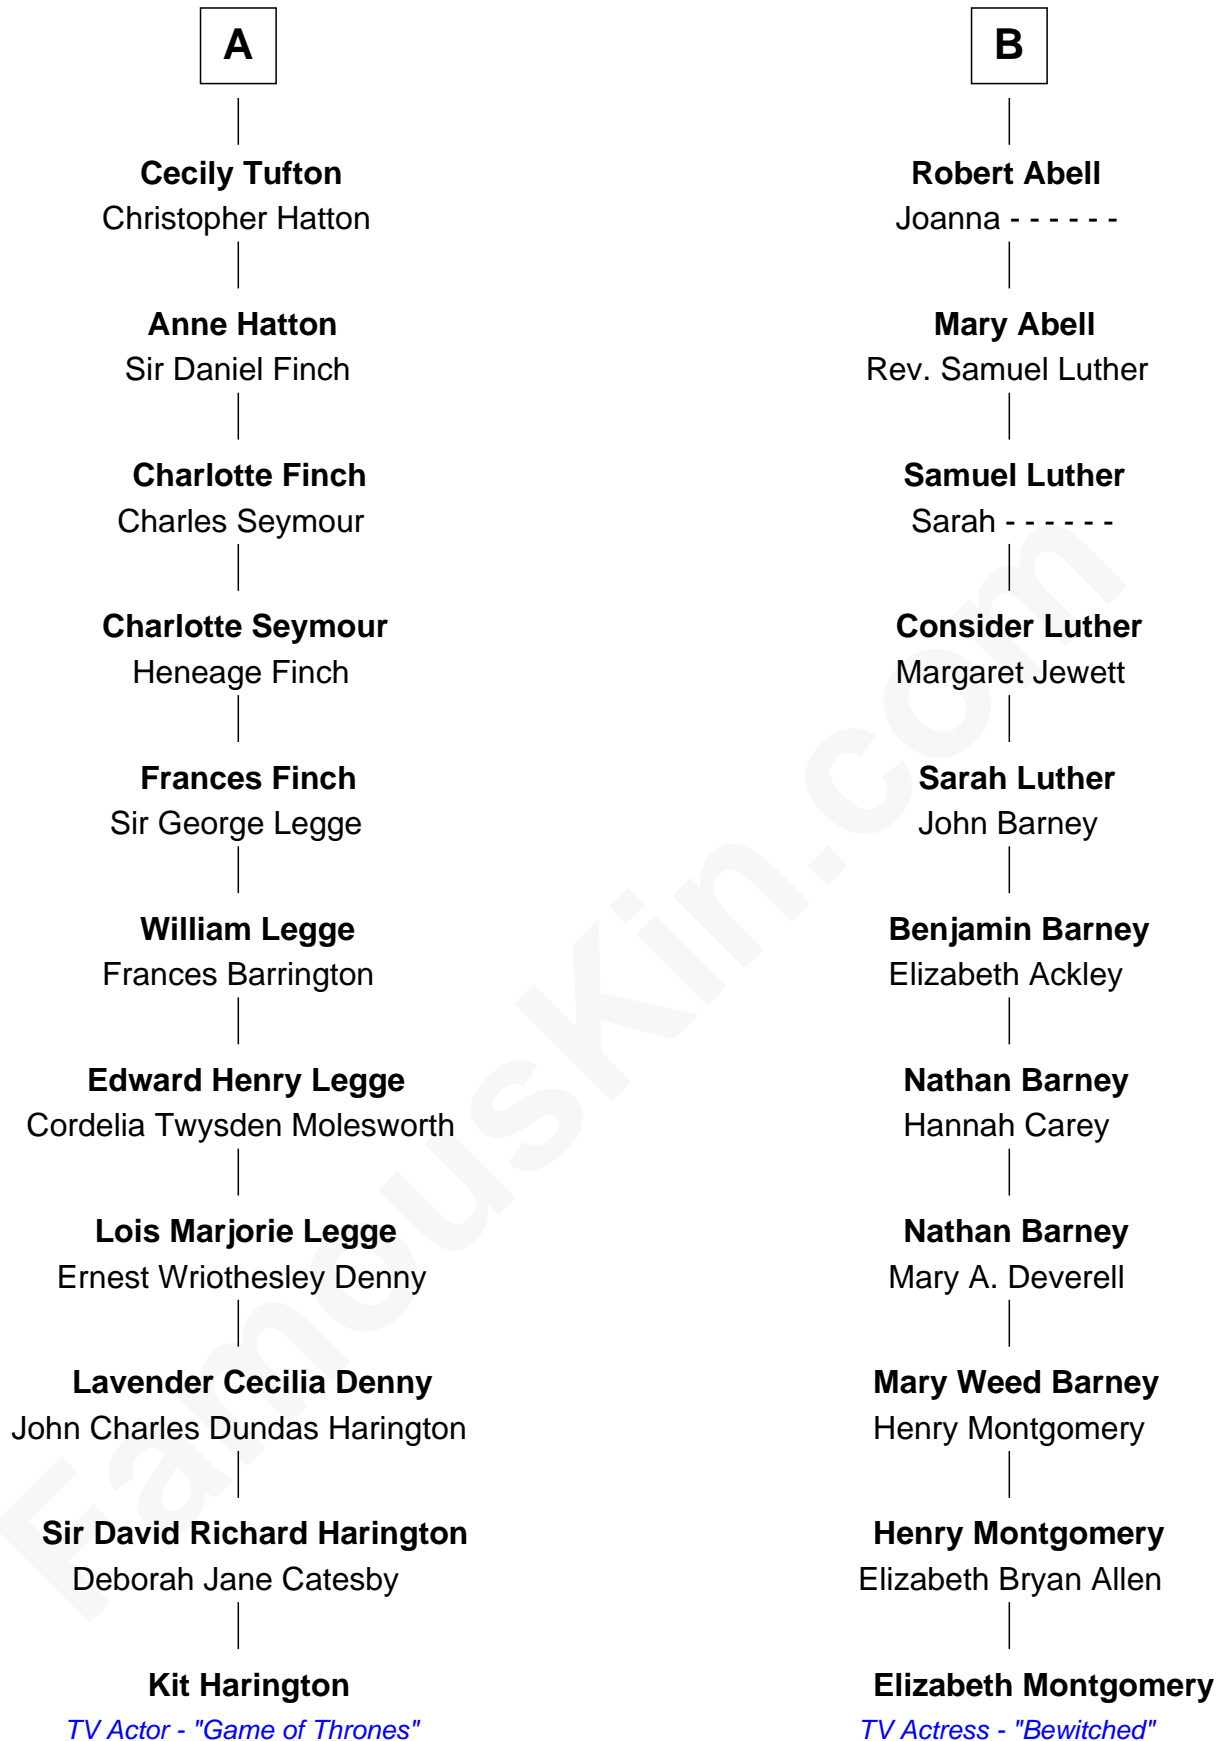

FamousKin.com Relationship Chart of

Kit Harington

TV Actor - "Game of Thrones"

17th cousin of

Elizabeth Montgomery

TV Actress - "Bewitched"

Kit Harington photo by [Gage Skidmore](#) (CC BY-SA 2.0)