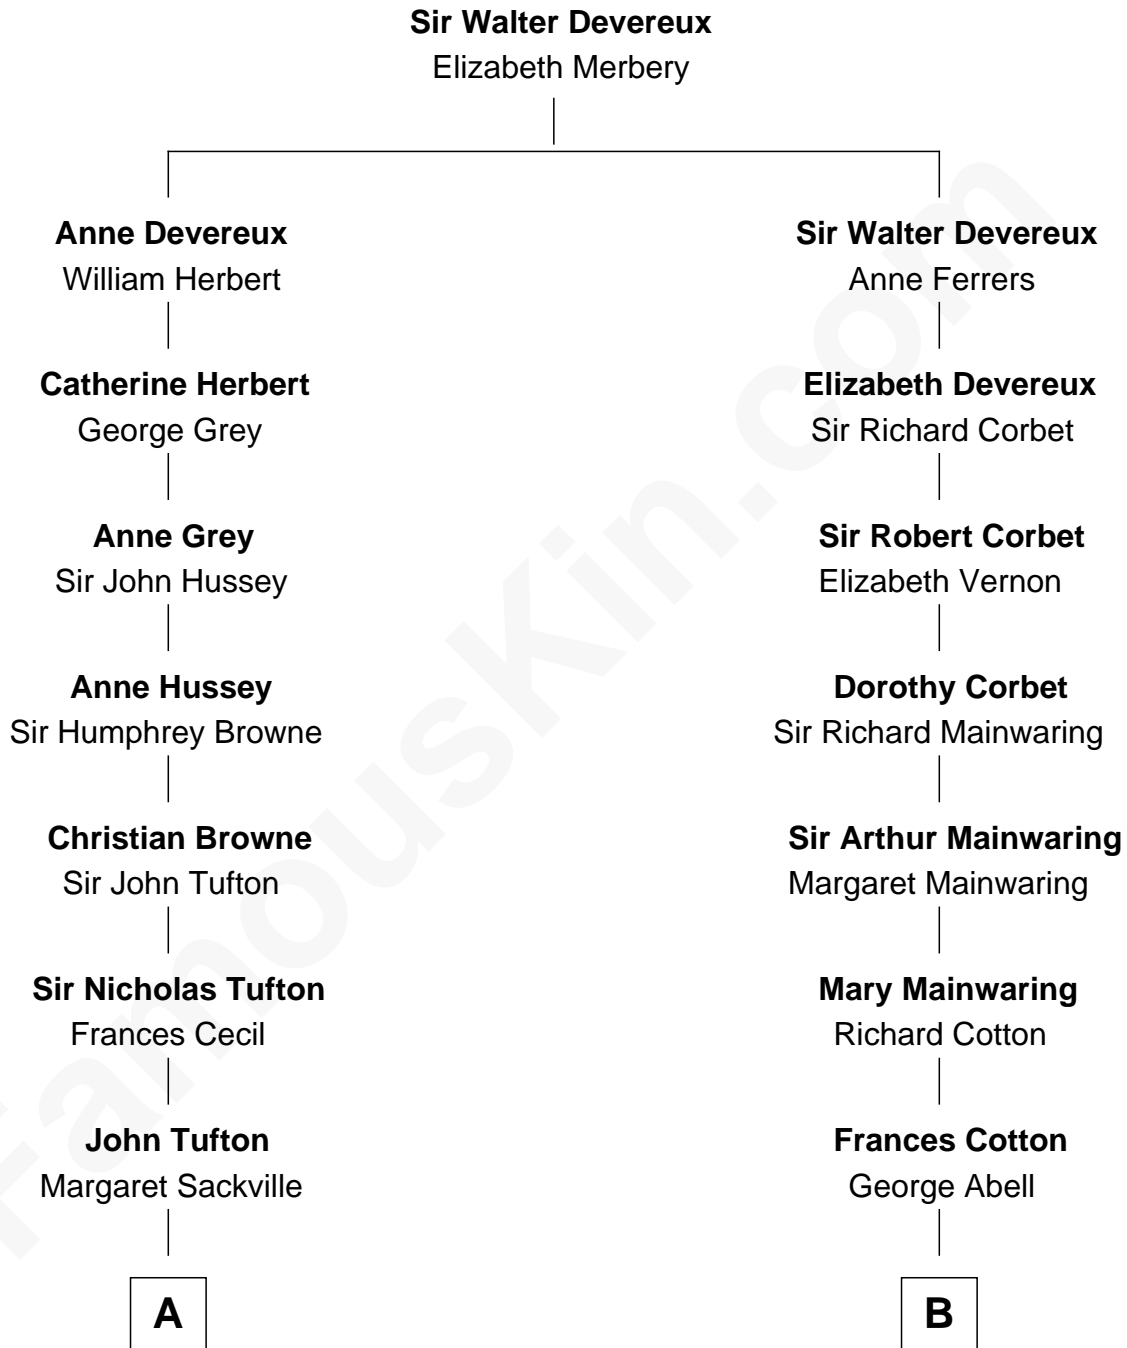

FamousKin.com Relationship Chart of

Kit Harington

TV Actor - "Game of Thrones"

17th cousin of

Elizabeth Montgomery

TV Actress - "Bewitched"

Kit Harington photo by [Gage Skidmore](#) (CC BY-SA 2.0)