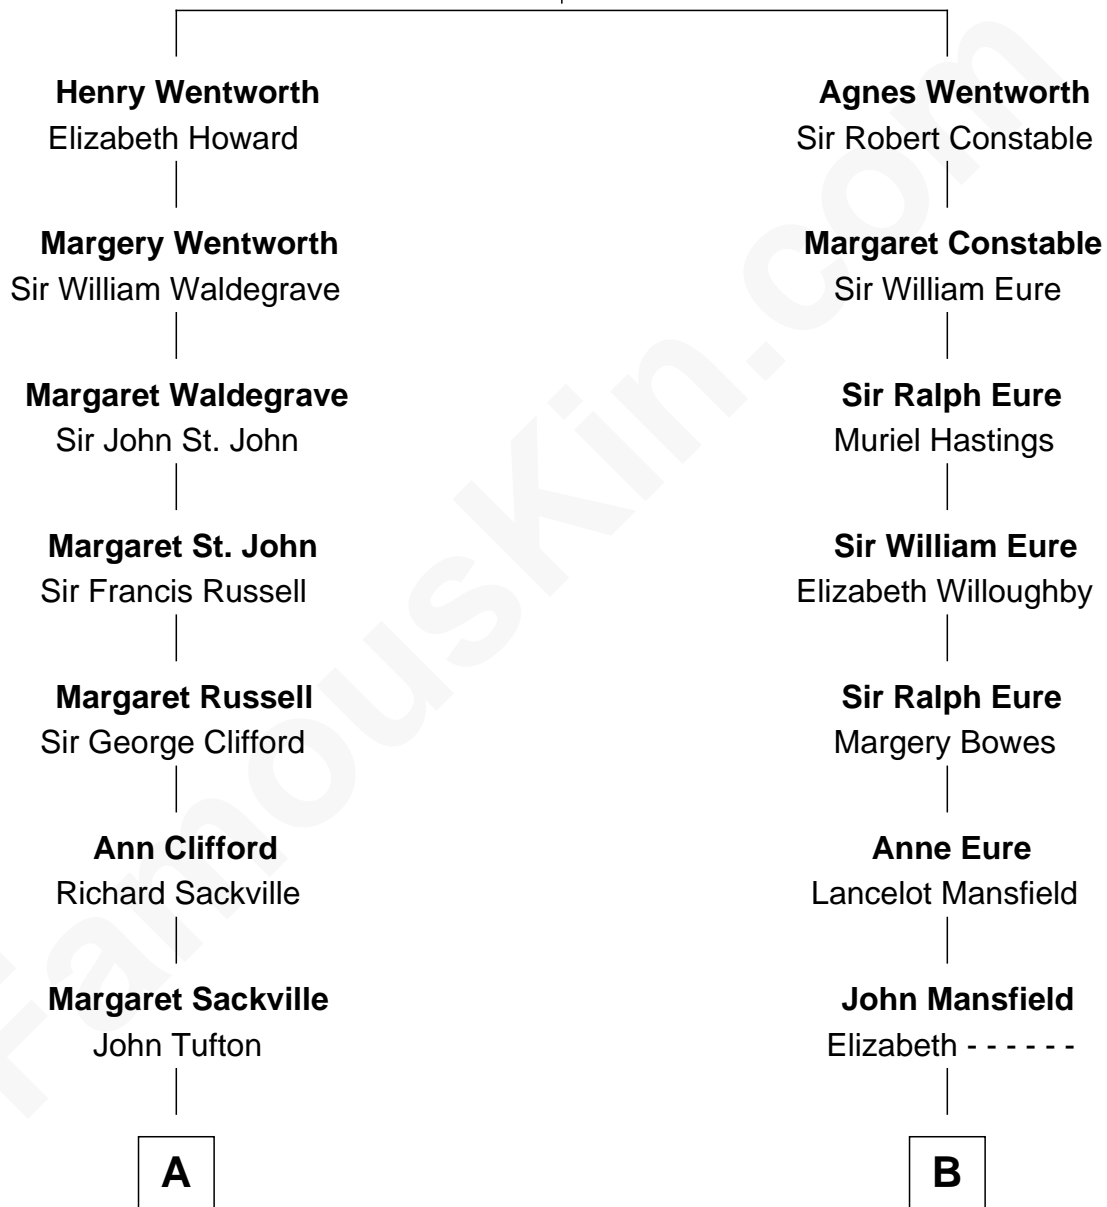

FamousKin.com Relationship Chart of

Kit Harington

TV Actor - "Game of Thrones"

17th cousin of

Elizabeth Montgomery

TV Actress - "Bewitched"

Sir Roger Wentworth

Margery Despencer

Kit Harington photo by [Gage Skidmore](#) (CC BY-SA 2.0)