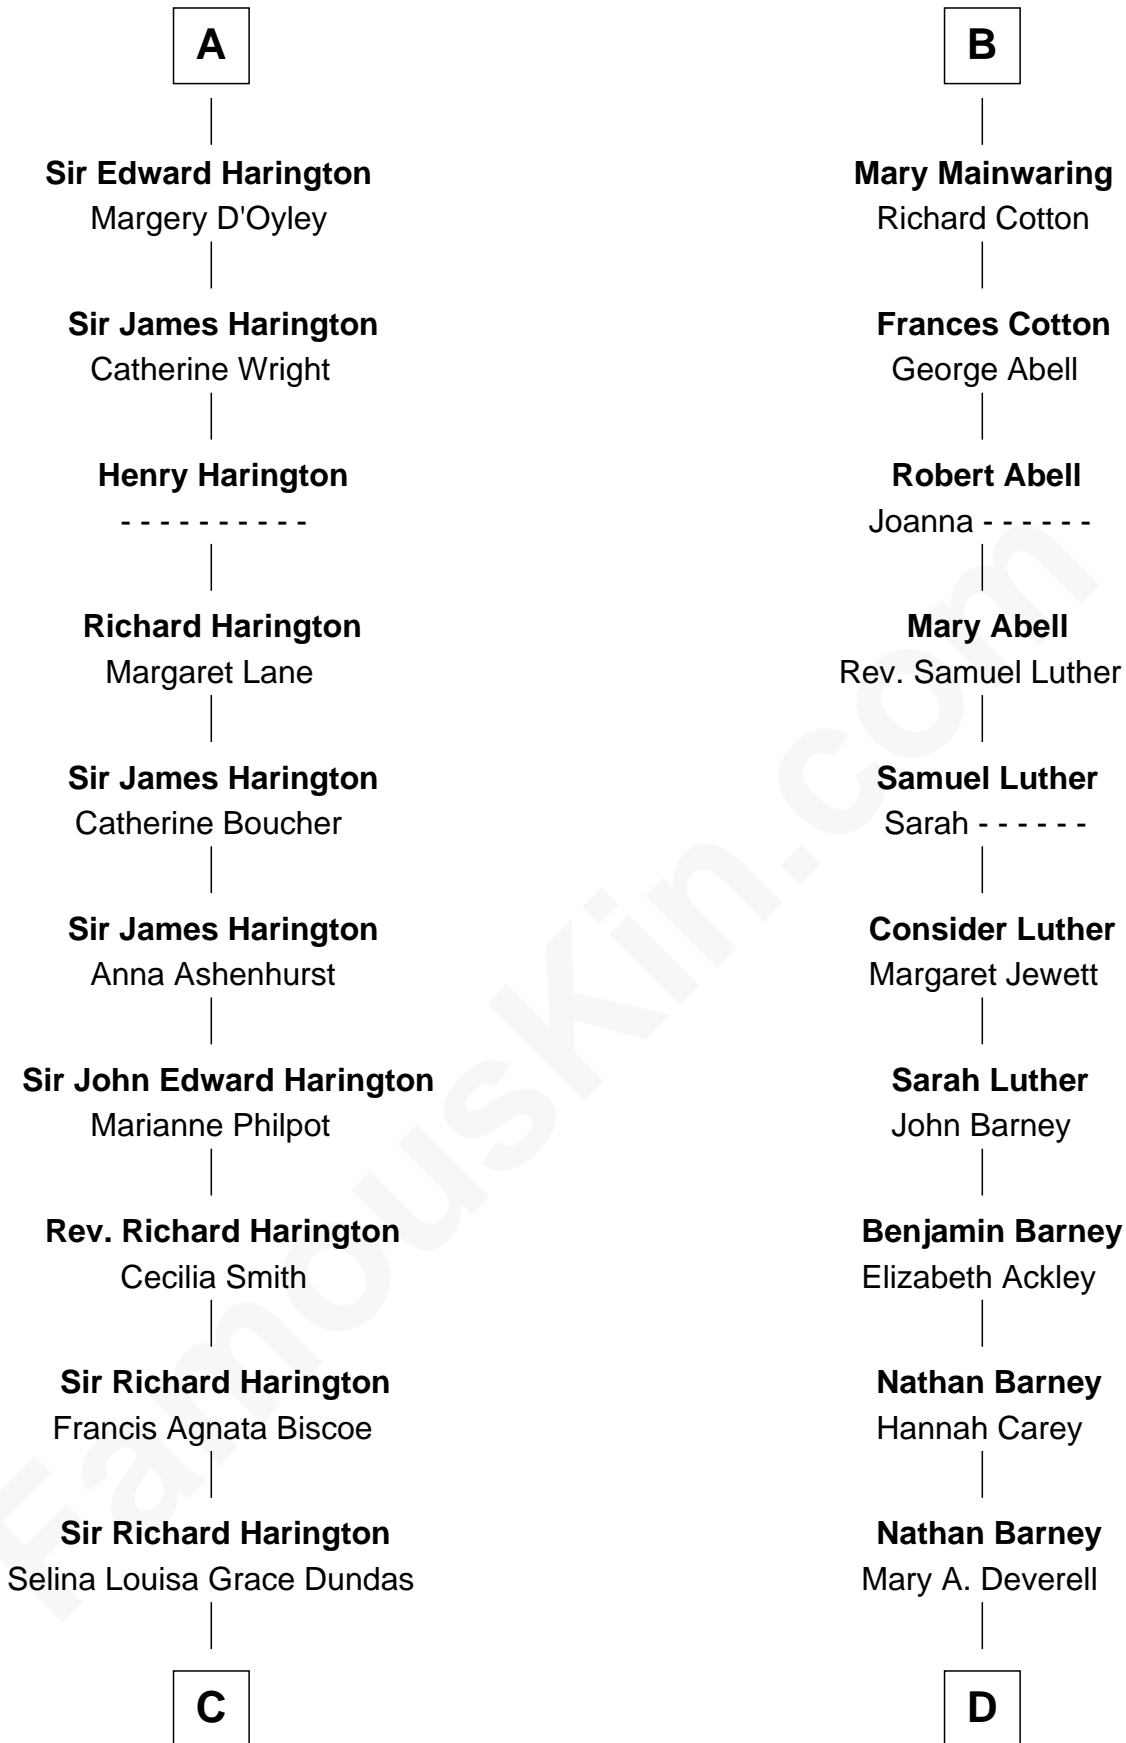

FamousKin.com Relationship Chart of

Kit Harington

TV Actor - "Game of Thrones"

19th cousin of

Elizabeth Montgomery

TV Actress - "Bewitched"

Sir Richard Fitzalan

Elizabeth de Bohun

Sir Robert Corbet

Dorothy Corbet

Sir Richard Mainwaring

Sir Arthur Mainwaring

Margaret Mainwaring

B

C

John Charles Dundas Harington
Lavender Cecilia Denny

Sir David Richard Harington
Deborah Jane Catesby

Kit Harington
TV Actor - "Game of Thrones"

D

Mary Weed Barney
Henry Montgomery

Henry Montgomery
Elizabeth Bryan Allen

Elizabeth Montgomery
TV Actress - "Bewitched"