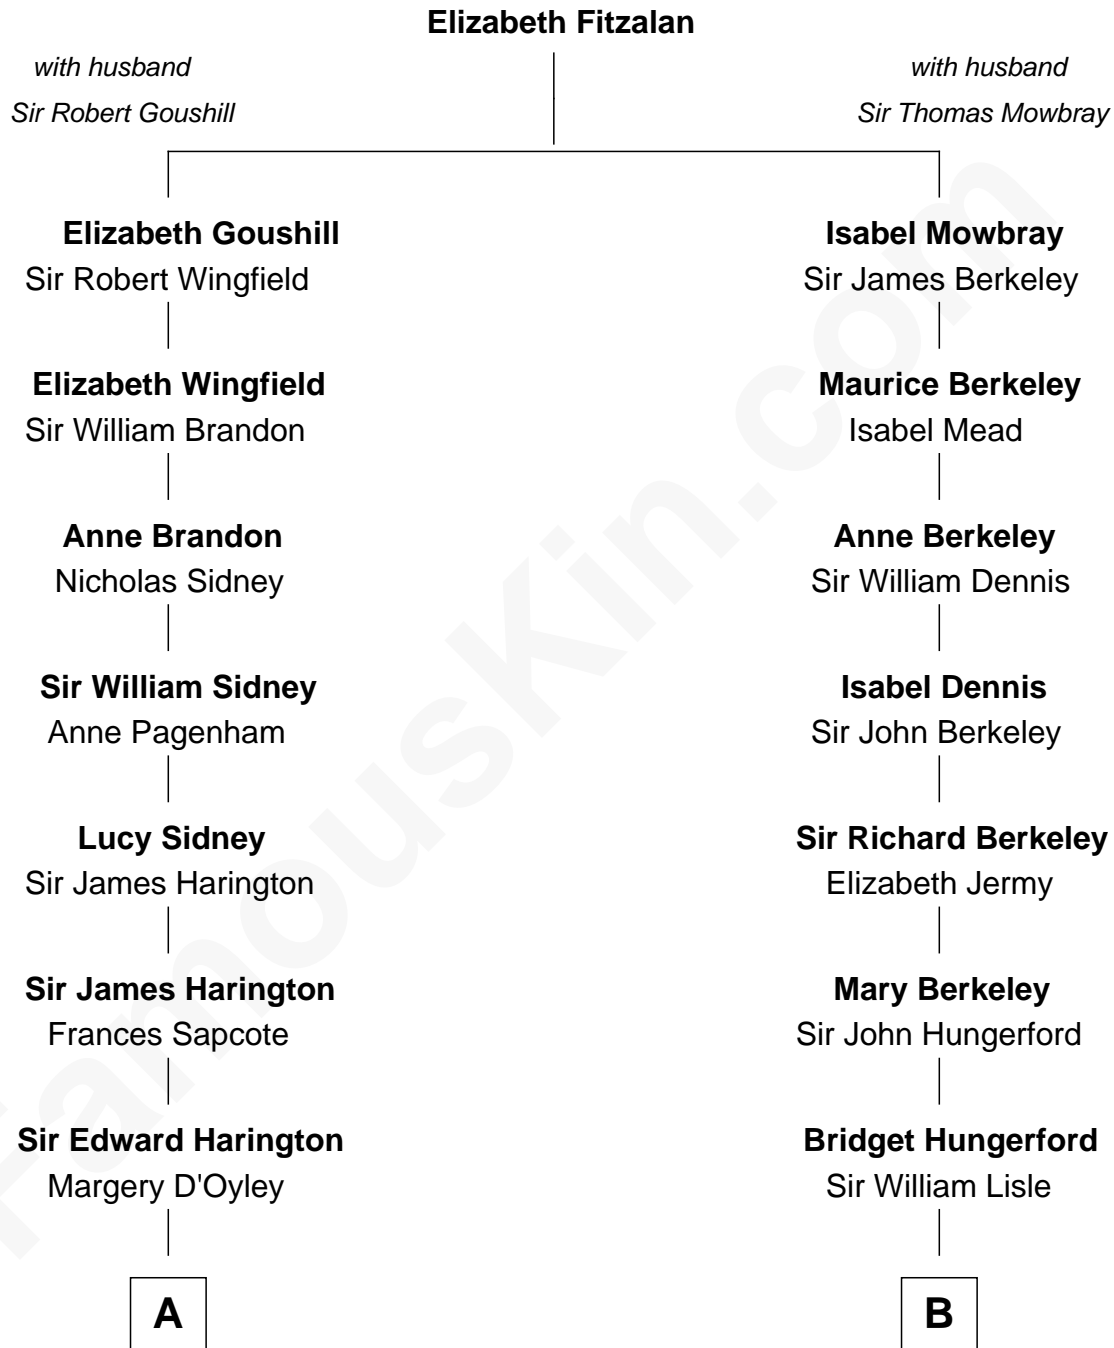

# FamousKin.com Relationship Chart of

**Kit Harington**

TV Actor - "Game of Thrones"

18th cousin of

**Warren Buffett**

Chairman & CEO, Berkshire Hathaway

**C**

**Sir David Richard Harington**

Deborah Jane Catesby

**Kit Harington**

*TV Actor - "Game of Thrones"*

**D**

**Leila Stahl**

Howard Homan Buffett

**Warren Buffett**

*Chairman & CEO, Berkshire Hathaway*