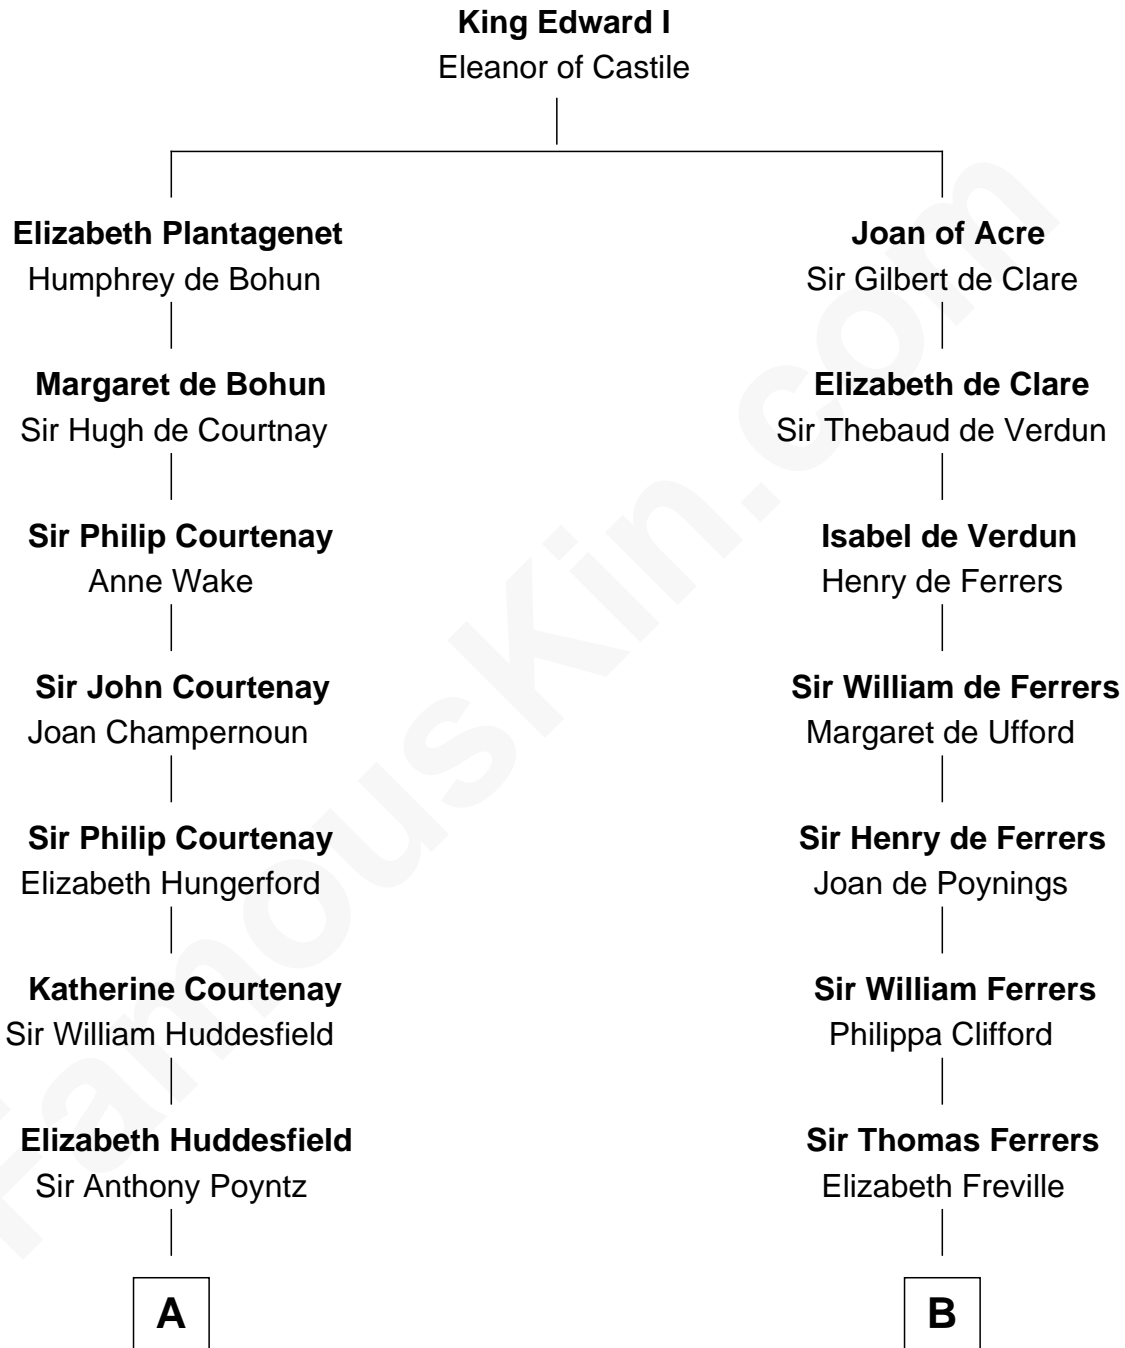

FamousKin.com

Relationship Chart of

Kit Harington

TV Actor - "Game of Thrones"

19th cousin 2 times removed of

Susan B. Anthony

Women's Rights Advocate

C

Edward Henry Legge
Cordelia Twysden Molesworth

Lois Marjorie Legge
Ernest Wriothesley Denny

Lavender Cecilia Denny
John Charles Dundas Harington

Sir David Richard Harington
Deborah Jane Catesby

Kit Harington
TV Actor - "Game of Thrones"