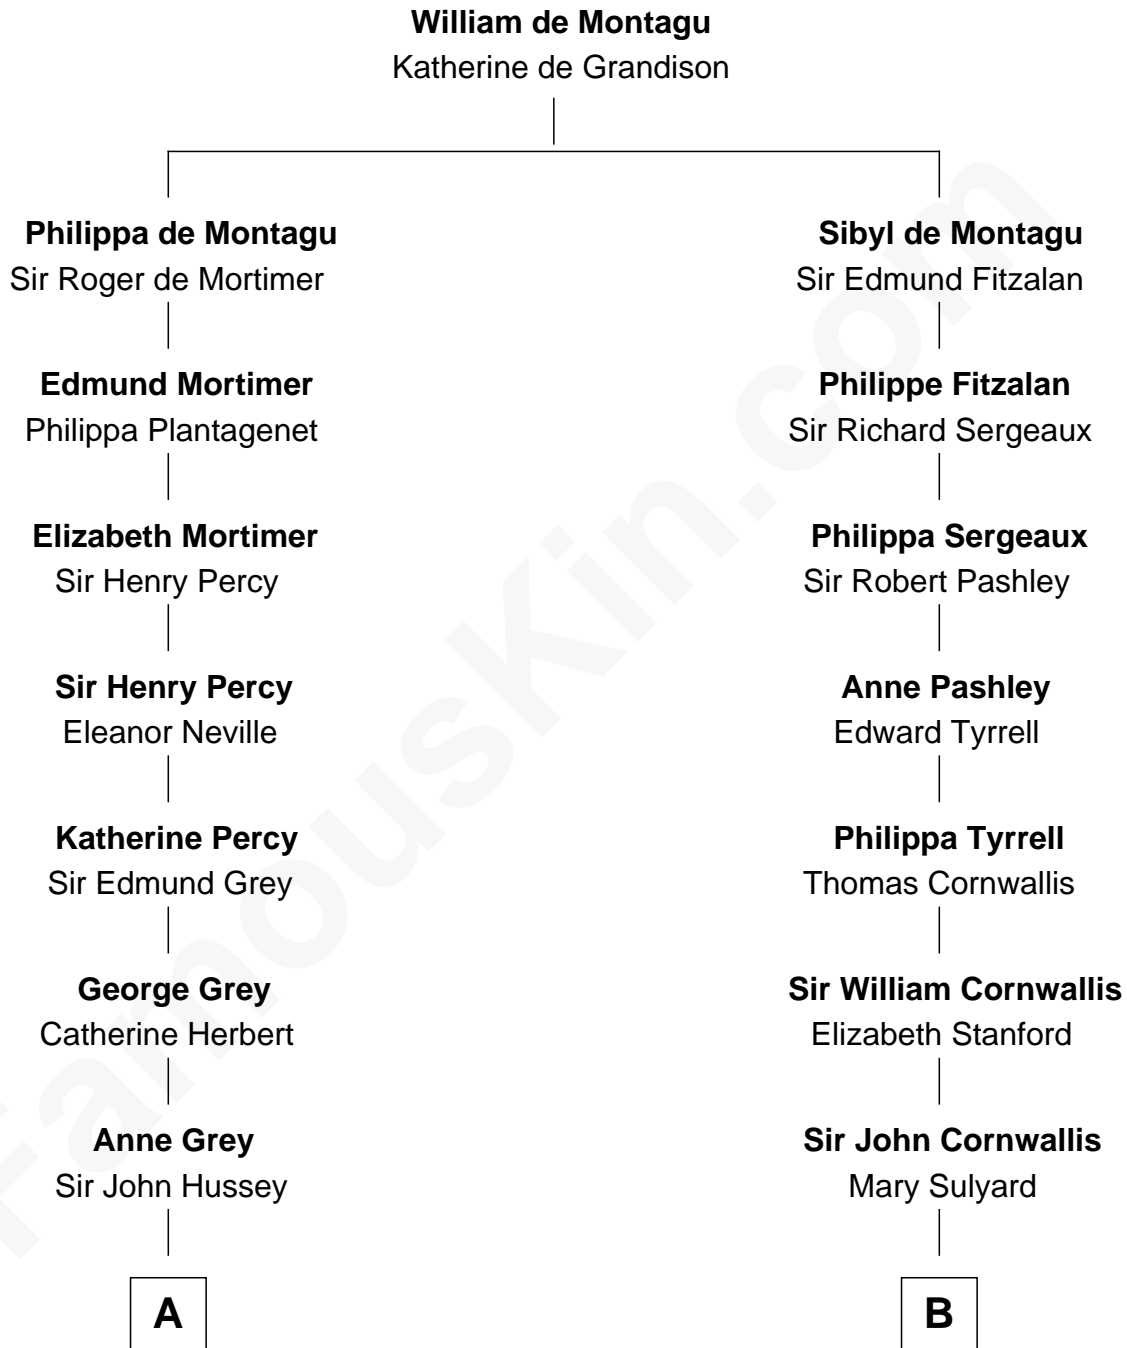

FamousKin.com

Relationship Chart of

Kit Harington

TV Actor - "Game of Thrones"

17th cousin 4 times removed of

Susan B. Anthony

Women's Rights Advocate