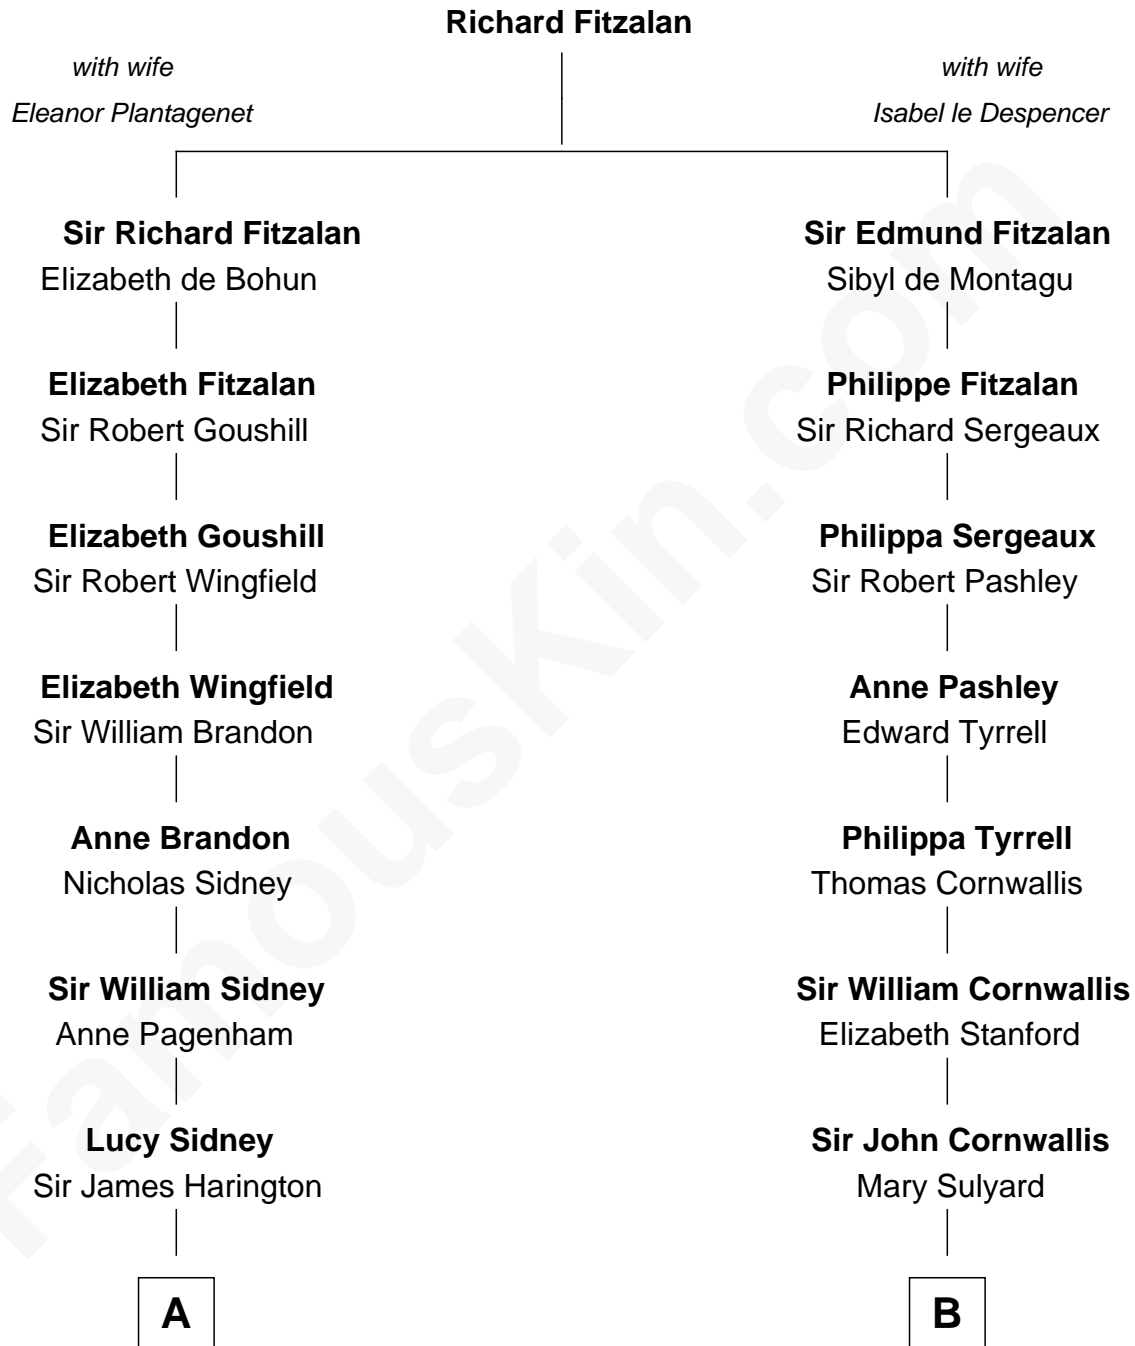

FamousKin.com

Relationship Chart of

Kit Harington

TV Actor - "Game of Thrones"

17th cousin 3 times removed of

Susan B. Anthony

Women's Rights Advocate

C

—
Sir Richard Harington

Selina Louisa Grace Dundas

—
John Charles Dundas Harington

Lavender Cecilia Denny

—
Sir David Richard Harington

Deborah Jane Catesby

—
Kit Harington

TV Actor - "Game of Thrones"