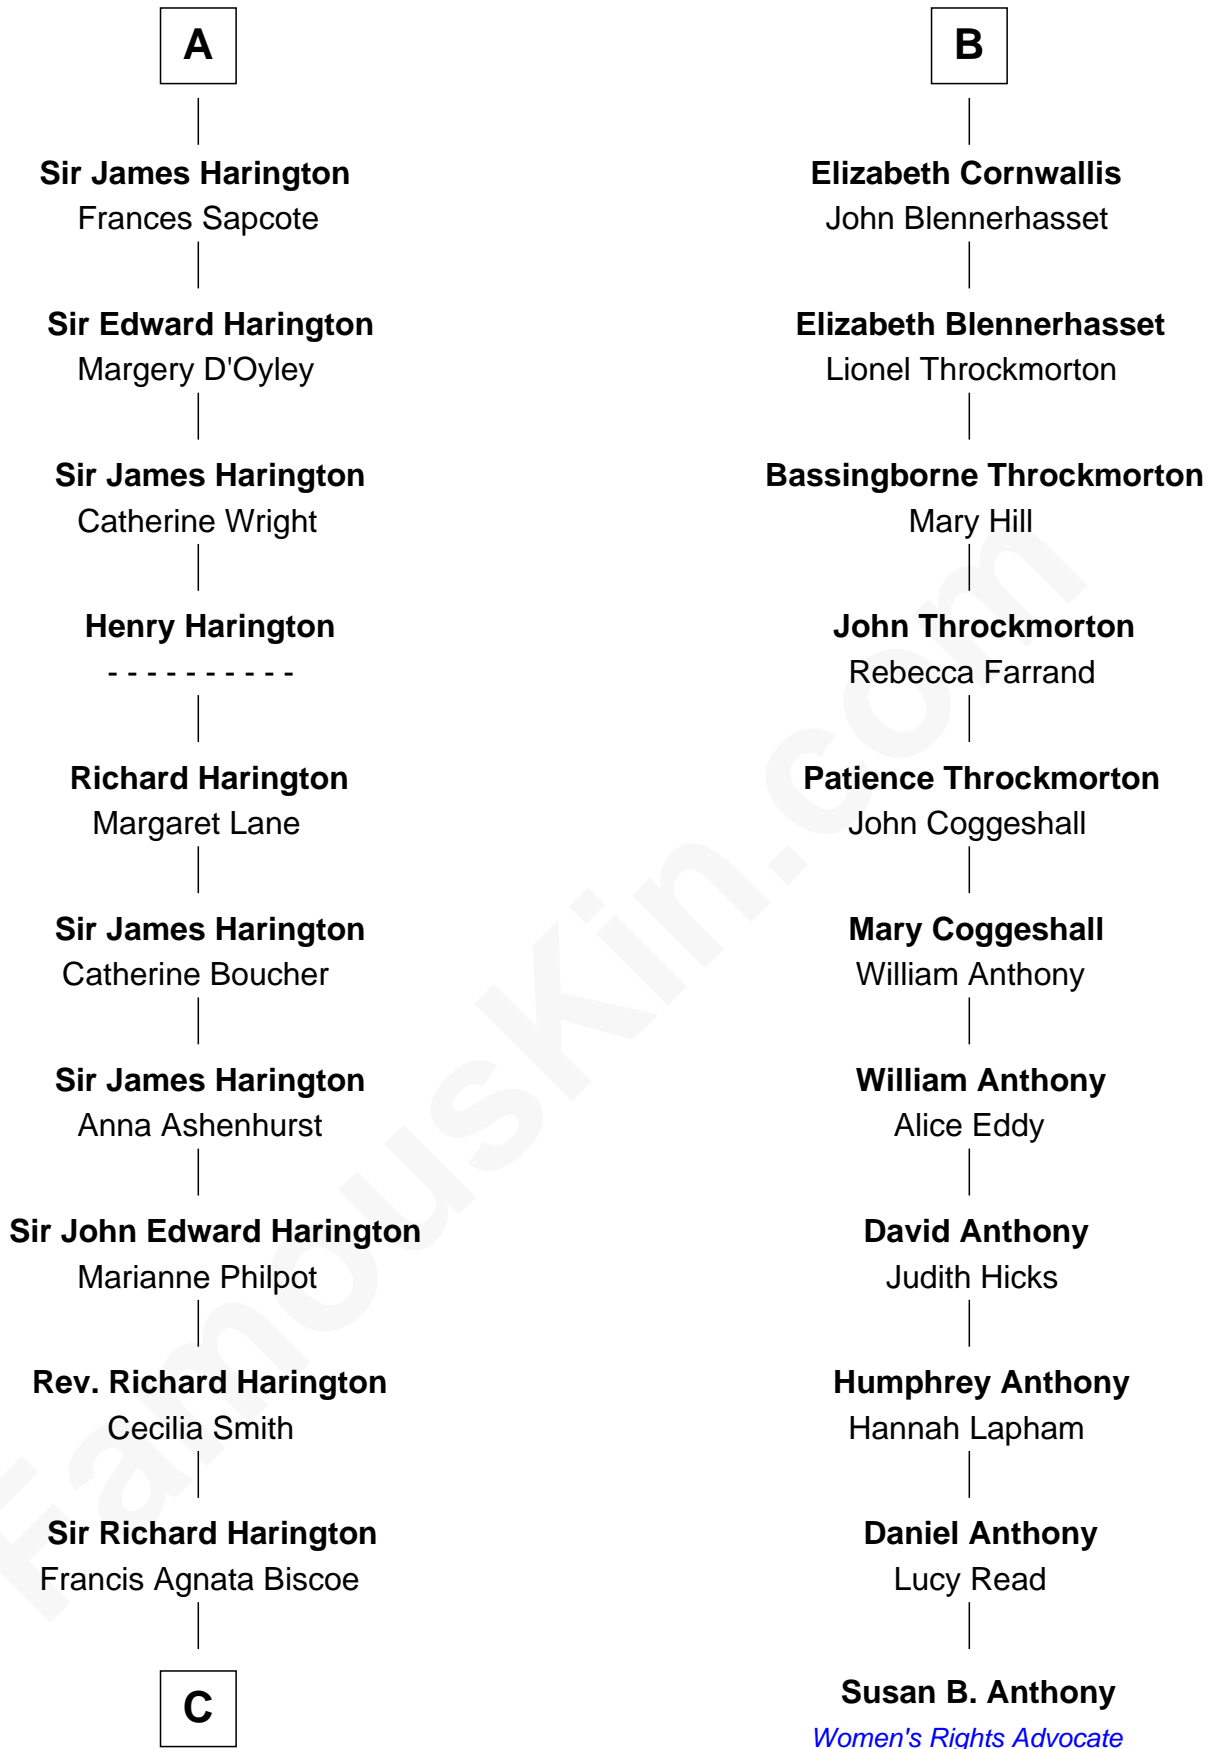

FamousKin.com

Relationship Chart of

Kit Harington

TV Actor - "Game of Thrones"

17th cousin 3 times removed of

Susan B. Anthony

Women's Rights Advocate

C

—
Sir Richard Harington

Selina Louisa Grace Dundas

—
John Charles Dundas Harington

Lavender Cecilia Denny

—
Sir David Richard Harington

Deborah Jane Catesby

—
Kit Harington

TV Actor - "Game of Thrones"