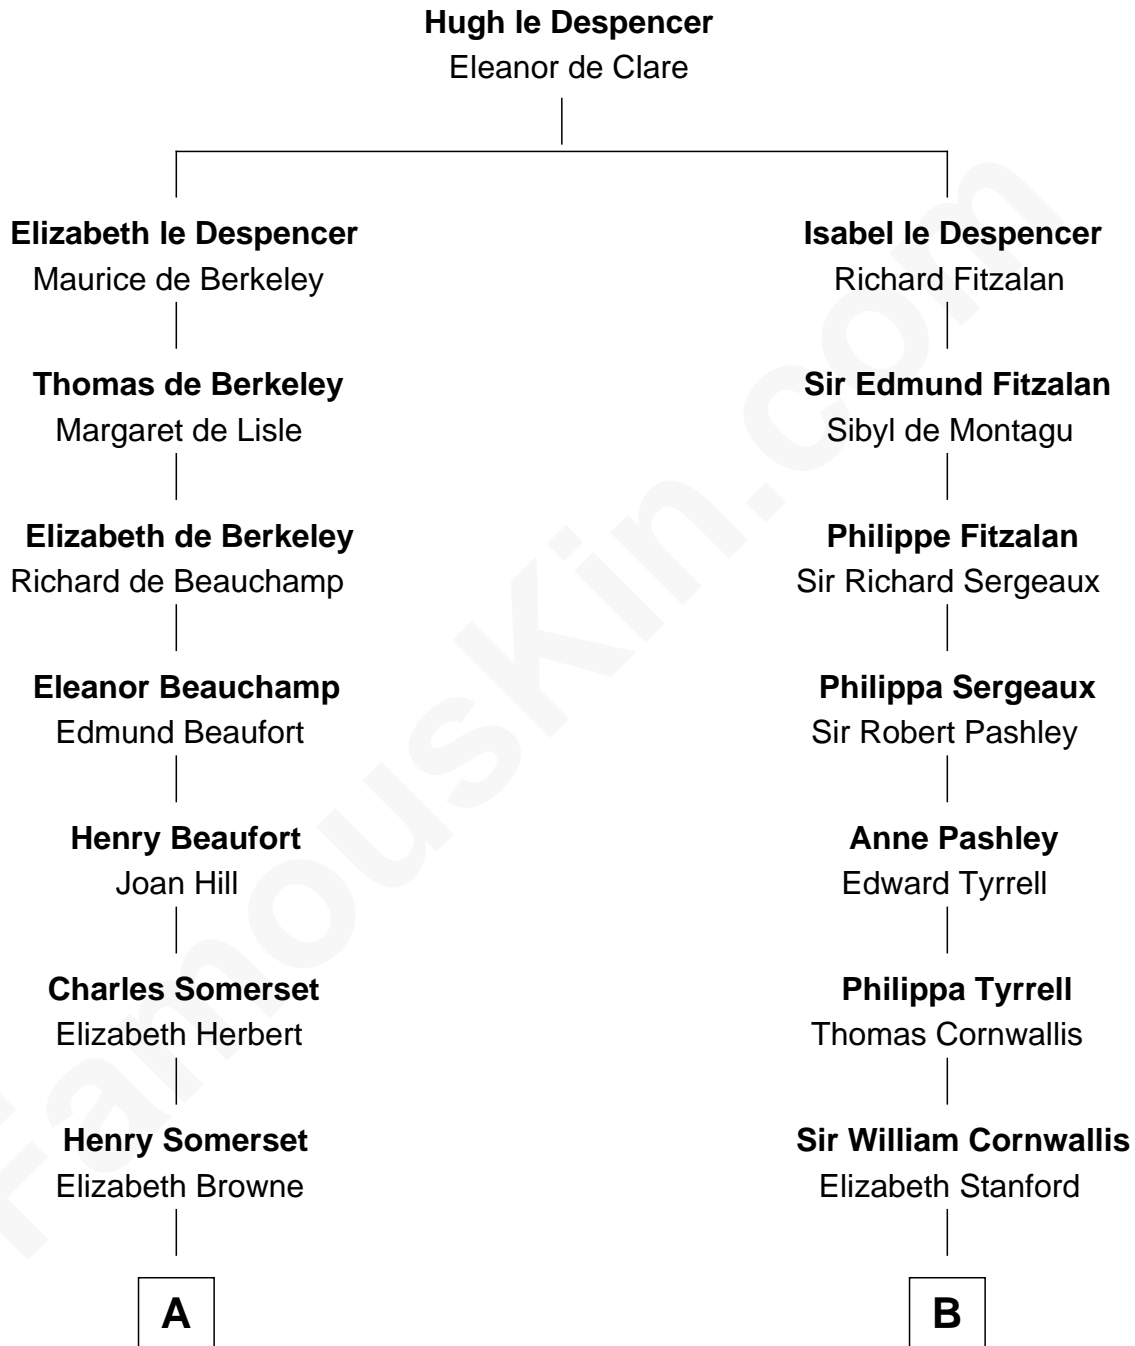

FamousKin.com

Relationship Chart of

Kit Harington

TV Actor - "Game of Thrones"

18th cousin 3 times removed of

Susan B. Anthony

Women's Rights Advocate

C

Edward Henry Legge
Cordelia Twysden Molesworth

Lois Marjorie Legge
Ernest Wriothesley Denny

Lavender Cecilia Denny
John Charles Dundas Harington

Sir David Richard Harington
Deborah Jane Catesby

Kit Harington
TV Actor - "Game of Thrones"

D

Daniel Anthony
Lucy Read

Susan B. Anthony
Women's Rights Advocate