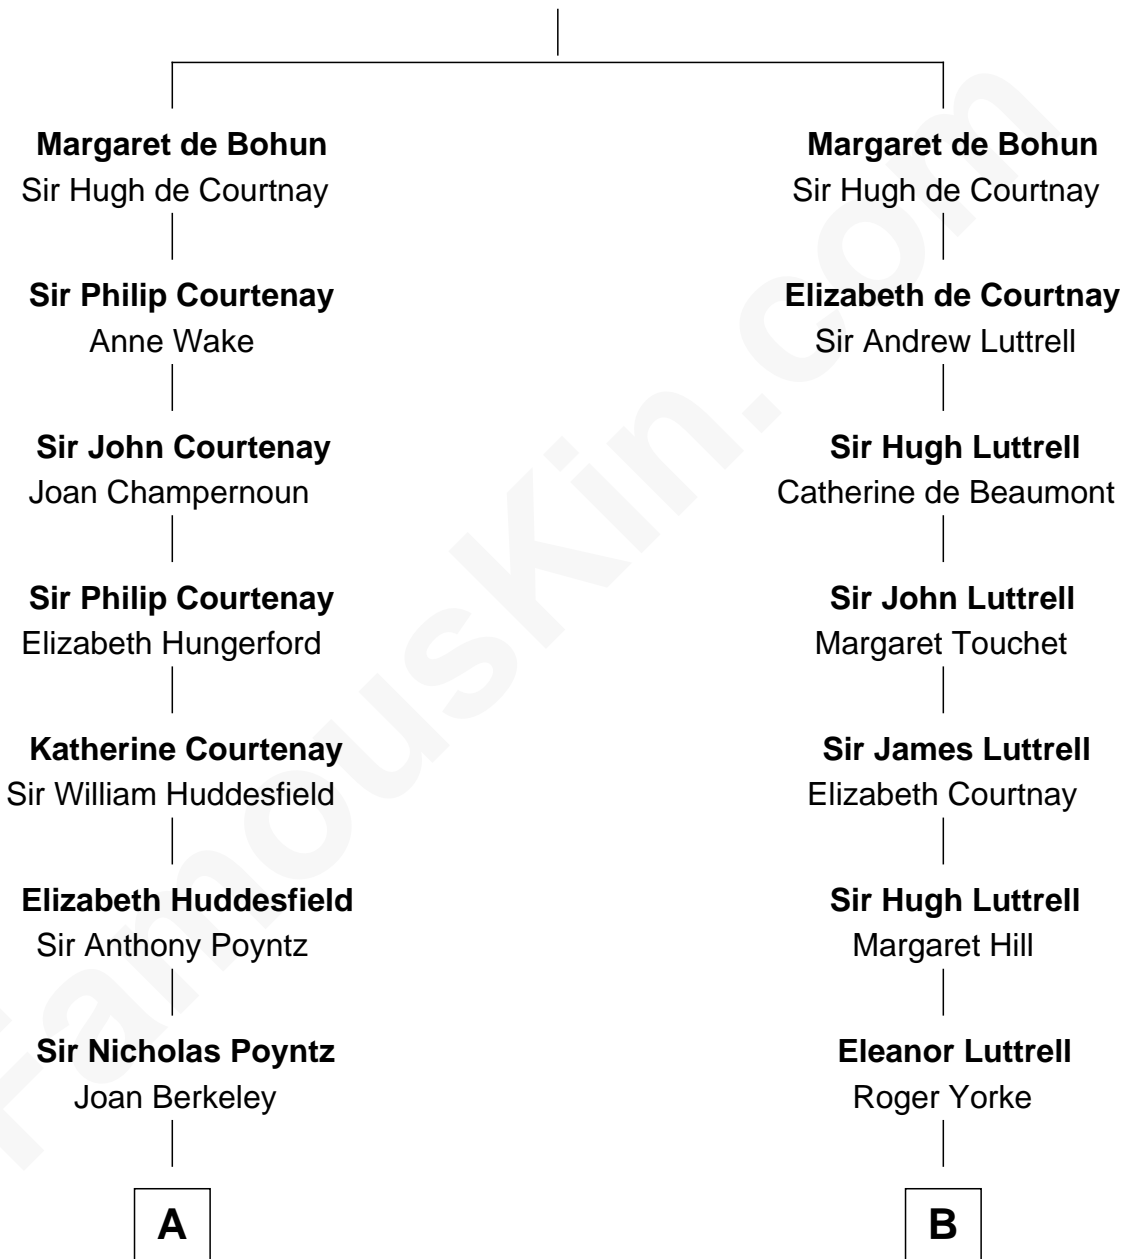

FamousKin.com Relationship Chart of

Kit Harington

TV Actor - "Game of Thrones"

20th cousin of

Dick Cheney

46th U.S. Vice-President

Humphrey de Bohun
Elizabeth Plantagenet

C

Lois Marjorie Legge
Ernest Wriothesley Denny

Lavender Cecilia Denny
John Charles Dundas Harington

Sir David Richard Harington
Deborah Jane Catesby

Kit Harington
TV Actor - "Game of Thrones"

D

Samuel Fletcher Cheney
Ella A. Phillips

Thomas Herbert Cheney
Margaret E. Tyler

Richard Herbert Cheney
Marge Lorraine Dickey

Dick Cheney
46th U.S. Vice-President