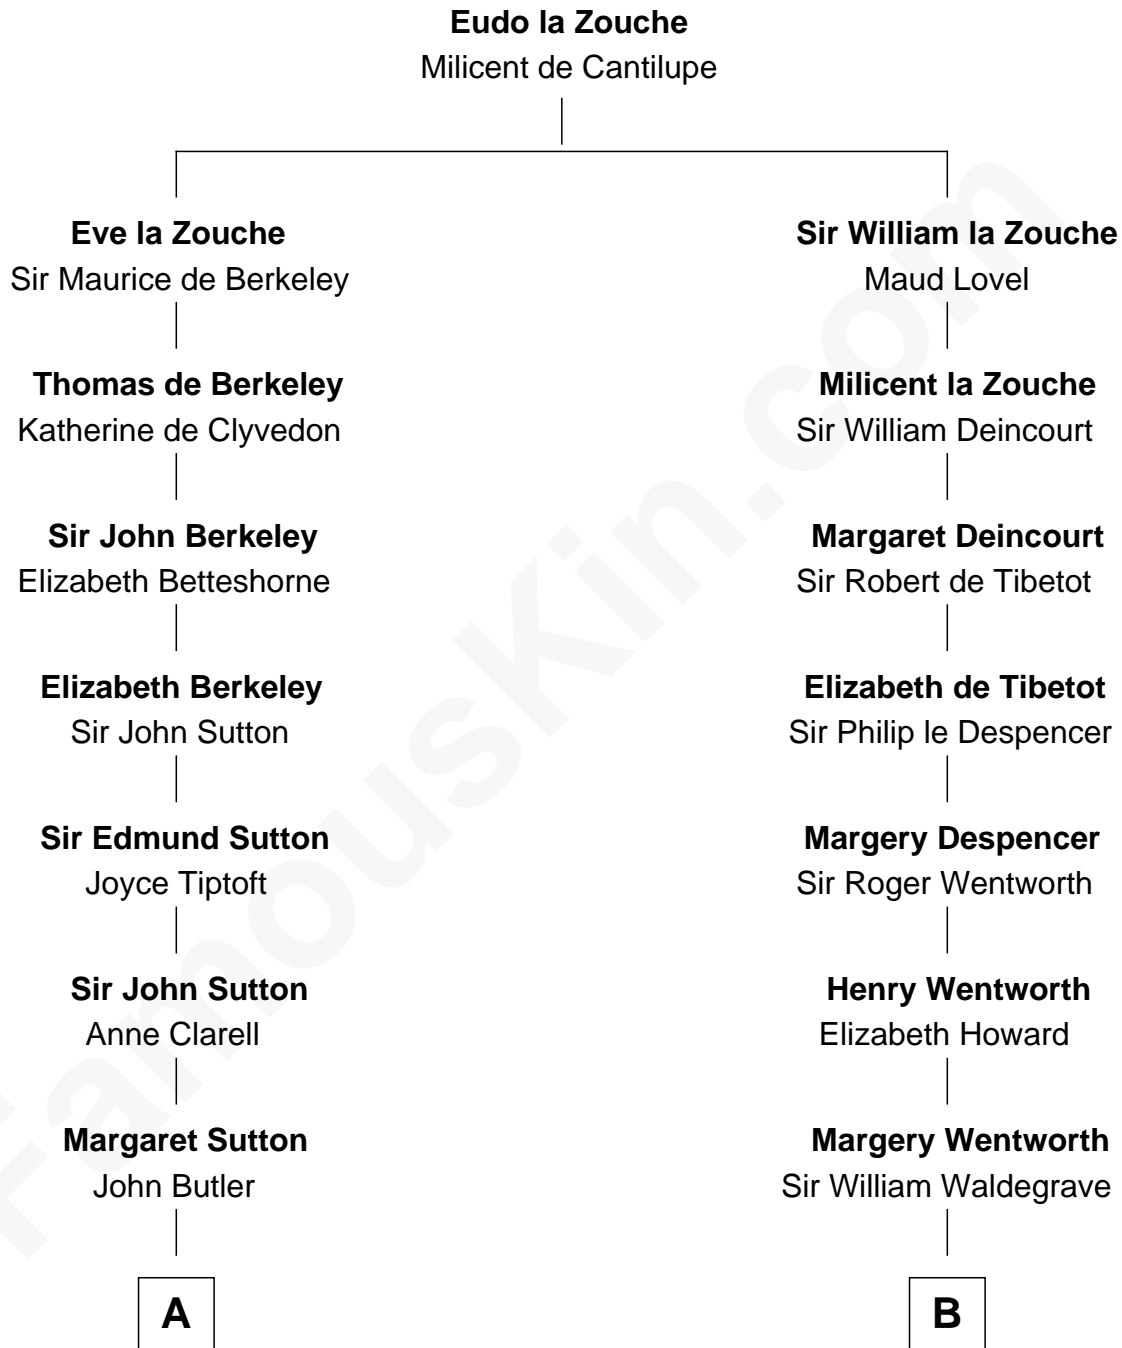

FamousKin.com

Relationship Chart of

Kit Harington

TV Actor - "Game of Thrones"

20th cousin 1 time removed of

Walt Disney

Co-Founder of The Walt Disney Company