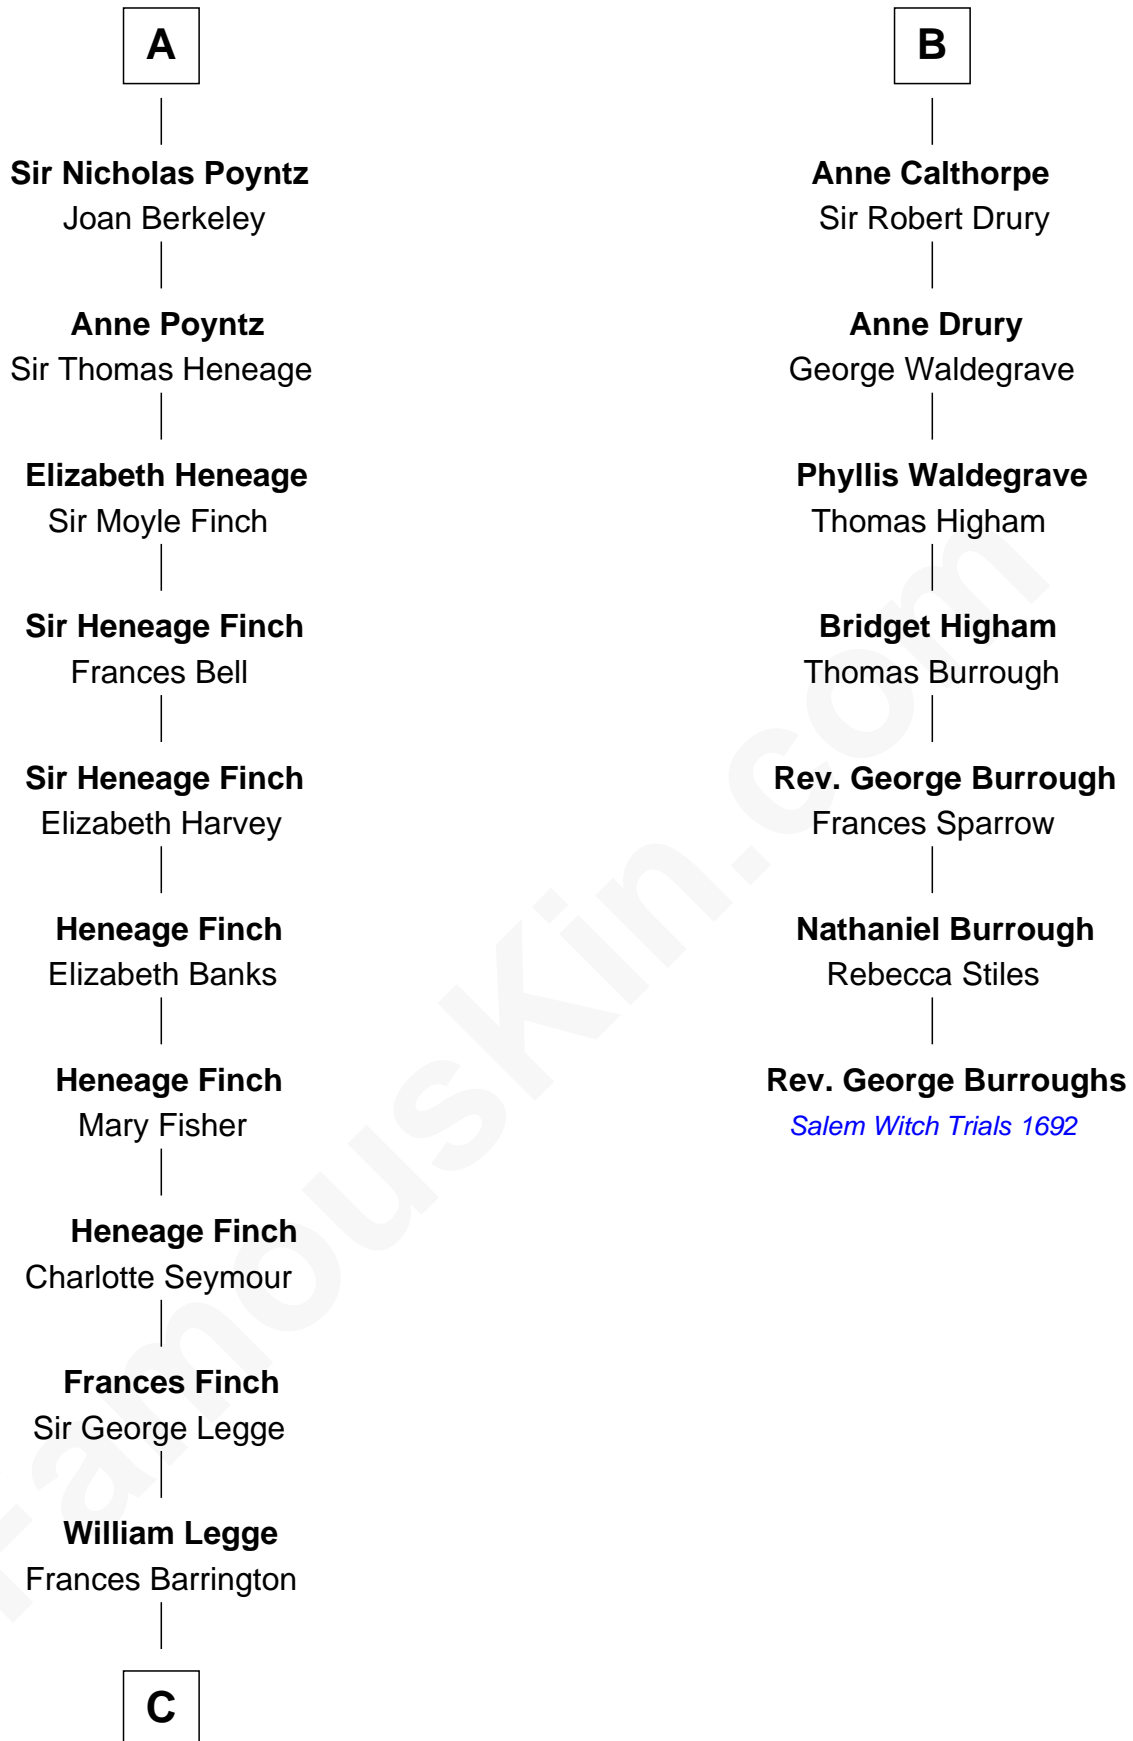

FamousKin.com

Relationship Chart of

Kit Harington

TV Actor - "Game of Thrones"

13th cousin 8 times removed of

Rev. George Burroughs

Executed for Witchcraft, Salem 1692

C

—
Edward Henry Legge
Cordelia Twysden Molesworth

—
Lois Marjorie Legge
Ernest Wriothesley Denny

—
Lavender Cecilia Denny
John Charles Dundas Harington

—
Sir David Richard Harington
Deborah Jane Catesby

—
Kit Harington
TV Actor - "Game of Thrones"