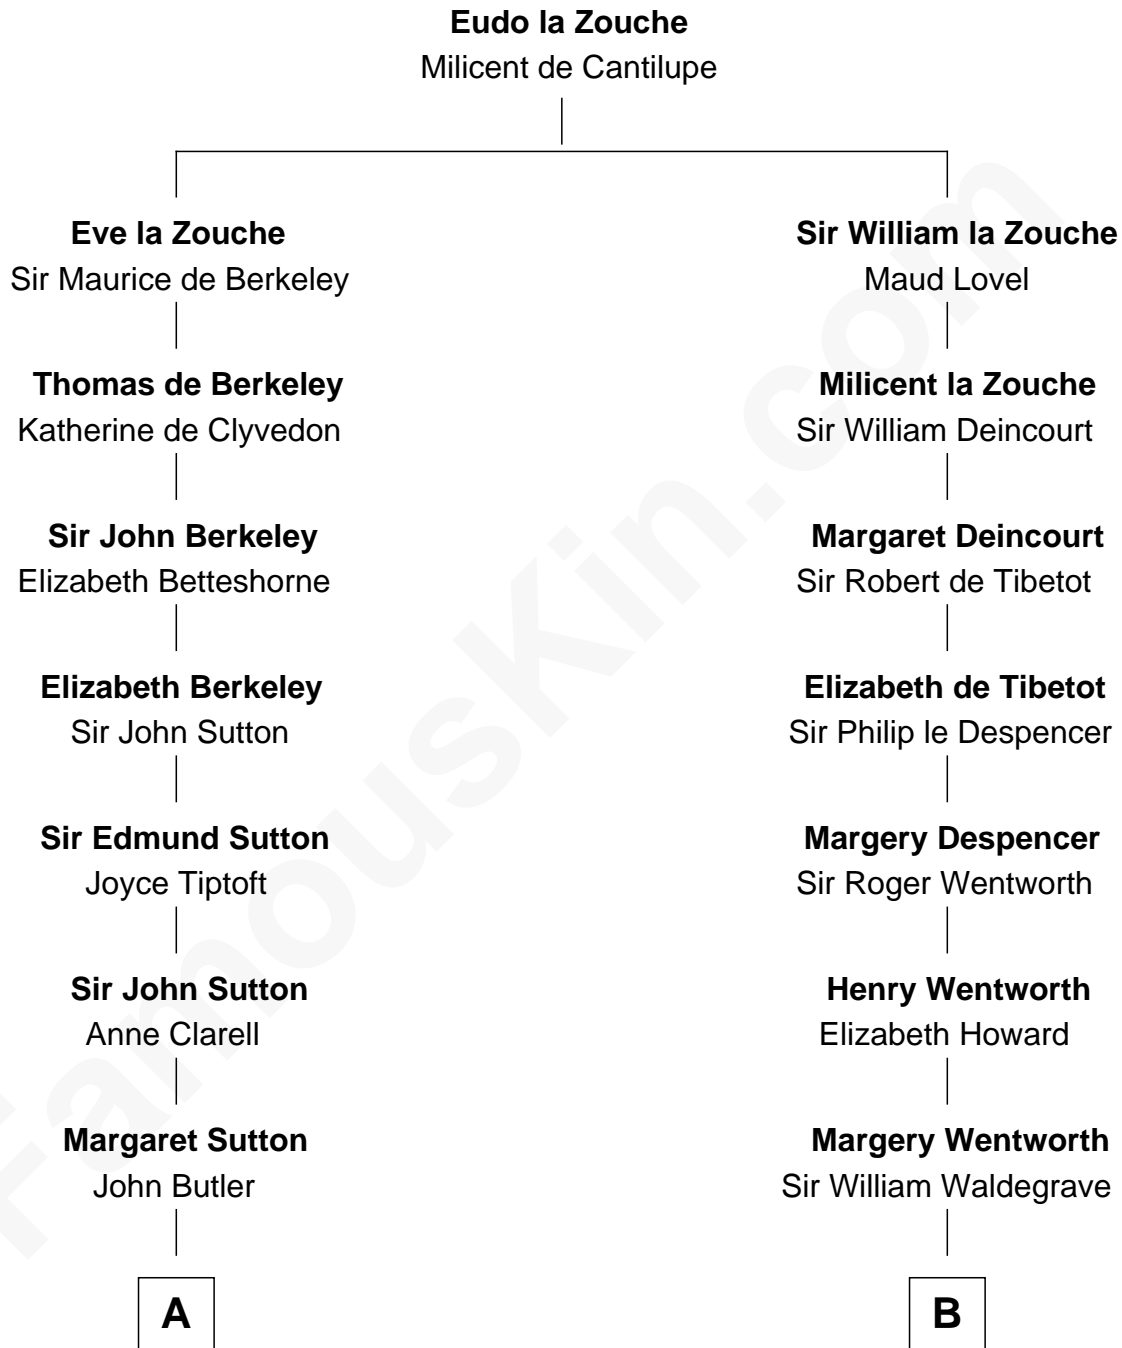

FamousKin.com

Relationship Chart of

Kit Harington

TV Actor - "Game of Thrones"

12th cousin 9 times removed of

Rev. George Burroughs

Executed for Witchcraft, Salem 1692

C

Edward Henry Legge
Cordelia Twysden Molesworth

Lois Marjorie Legge
Ernest Wriothesley Denny

Lavender Cecilia Denny
John Charles Dundas Harington

Sir David Richard Harington
Deborah Jane Catesby

Kit Harington
TV Actor - "Game of Thrones"