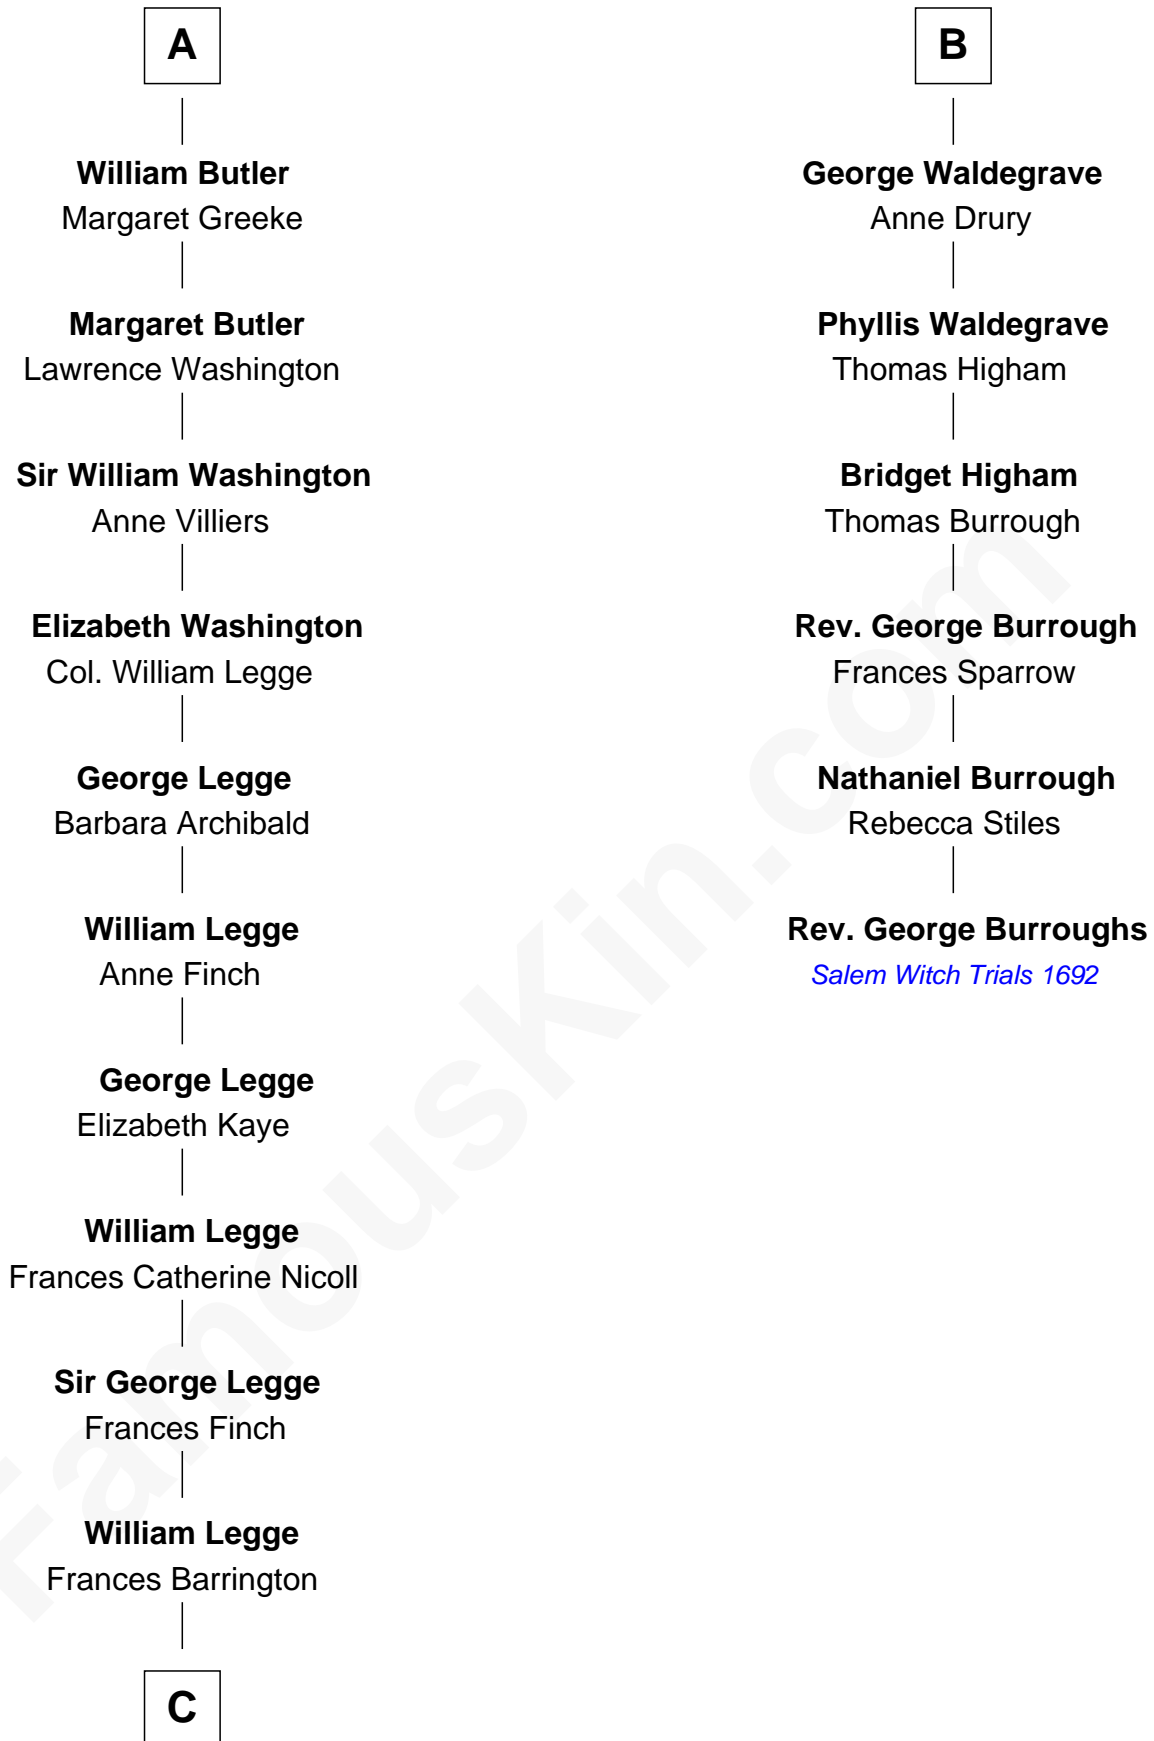

FamousKin.com

Relationship Chart of

Kit Harington

TV Actor - "Game of Thrones"

12th cousin 9 times removed of

Rev. George Burroughs

Executed for Witchcraft, Salem 1692

C

Edward Henry Legge
Cordelia Twysden Molesworth

Lois Marjorie Legge
Ernest Wriothesley Denny

Lavender Cecilia Denny
John Charles Dundas Harington

Sir David Richard Harington
Deborah Jane Catesby

Kit Harington
TV Actor - "Game of Thrones"