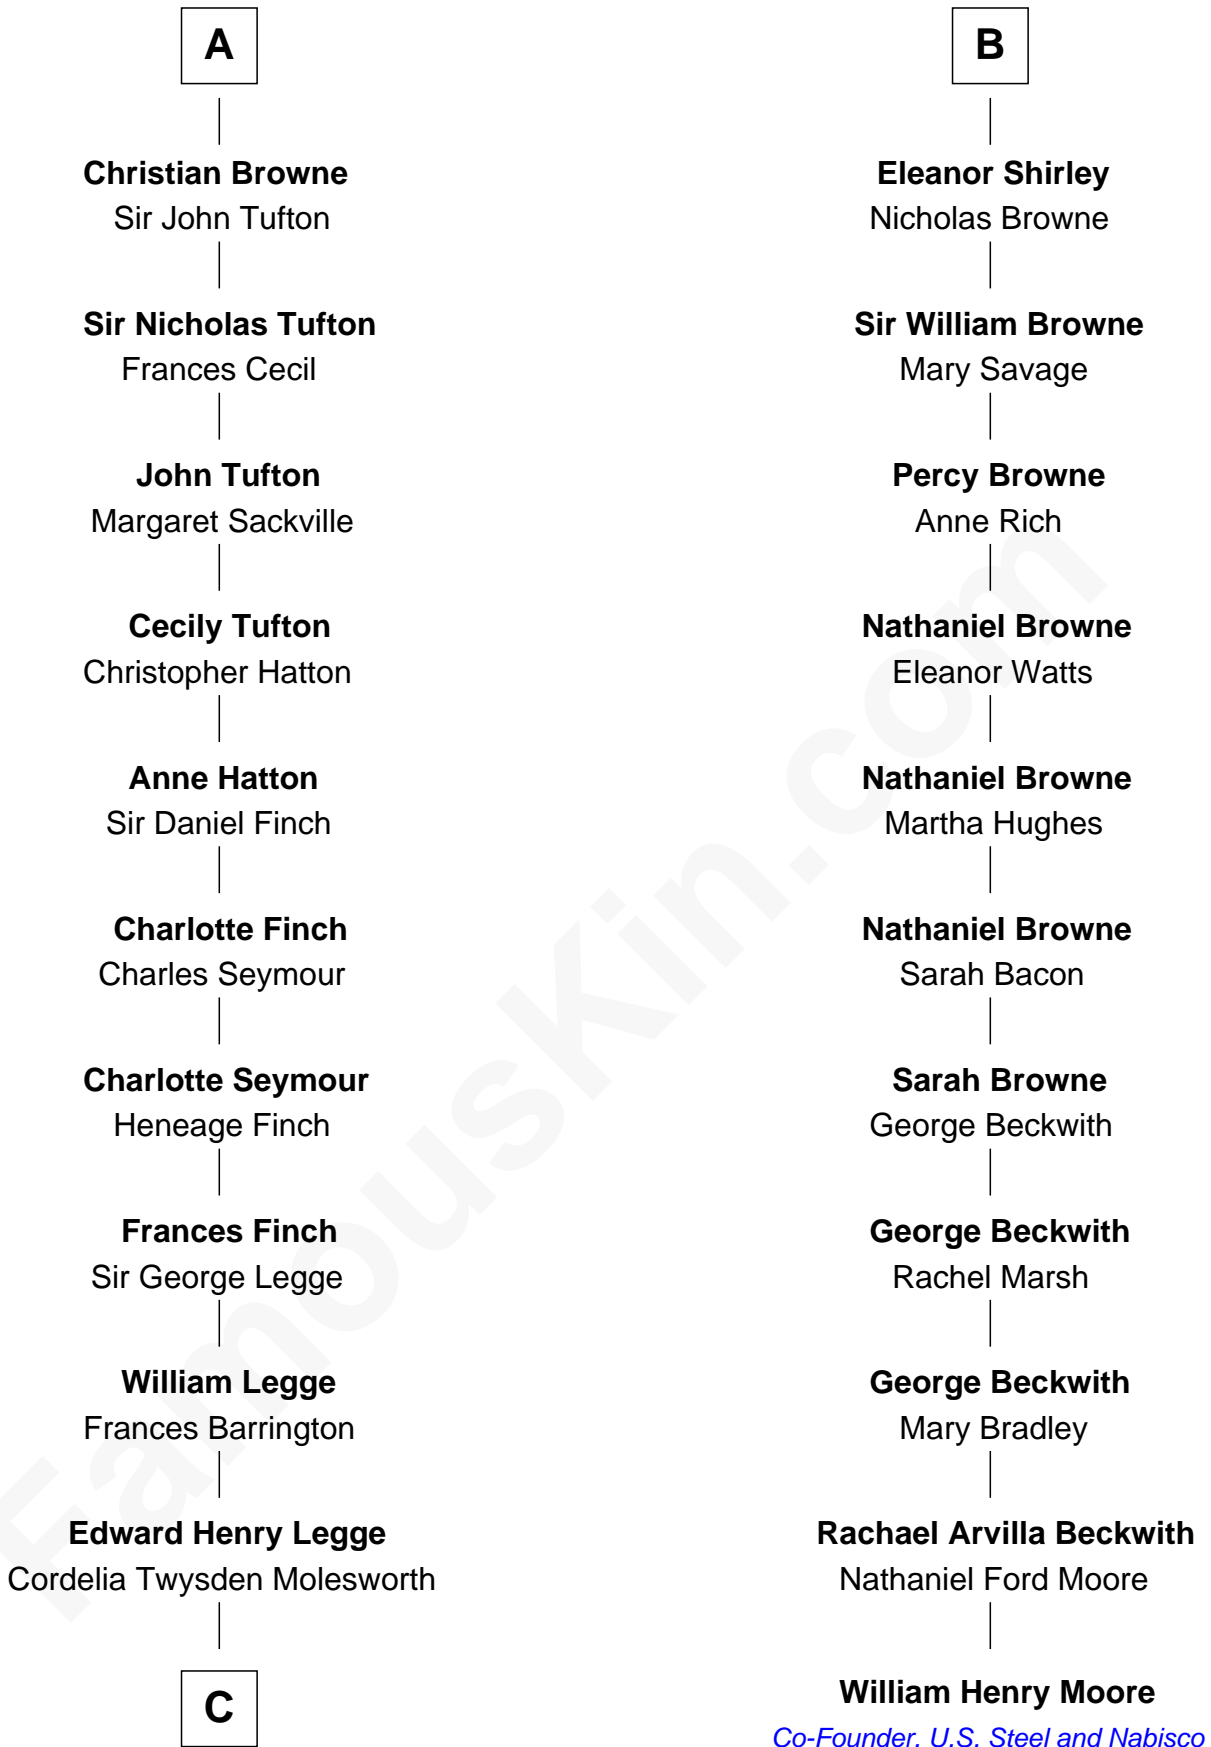

FamousKin.com

Relationship Chart of

Kit Harington

TV Actor - "Game of Thrones"

17th cousin 3 times removed of

William Henry Moore

Co-Founder, U.S. Steel and Nabisco

C

—
Lois Marjorie Legge
Ernest Wriothesley Denny

—
Lavender Cecilia Denny
John Charles Dundas Harington

—
Sir David Richard Harington
Deborah Jane Catesby

—
Kit Harington
TV Actor - "Game of Thrones"