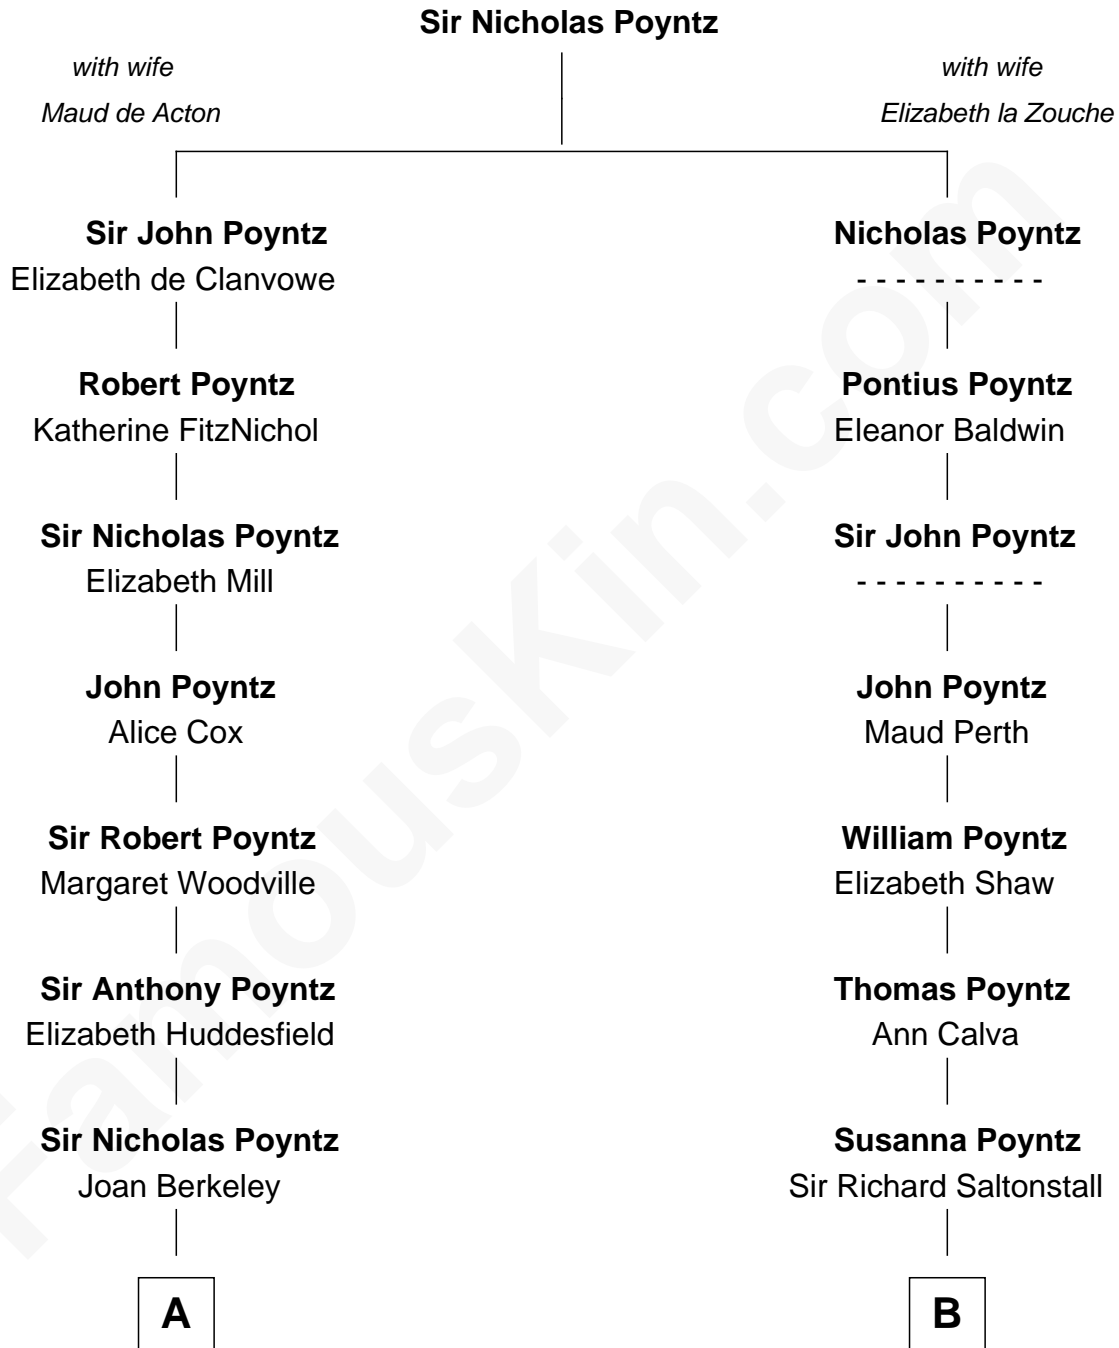

FamousKin.com

Relationship Chart of

Kit Harington

TV Actor - "Game of Thrones"

19th cousin 1 time removed of

Truman Capote

Author of *In Cold Blood*

C

Lois Marjorie Legge
Ernest Wriothesley Denny

Lavender Cecilia Denny
John Charles Dundas Harington

Sir David Richard Harington
Deborah Jane Catesby

Kit Harington
TV Actor - "Game of Thrones"

D

Mabel Knox
Archulus Persons