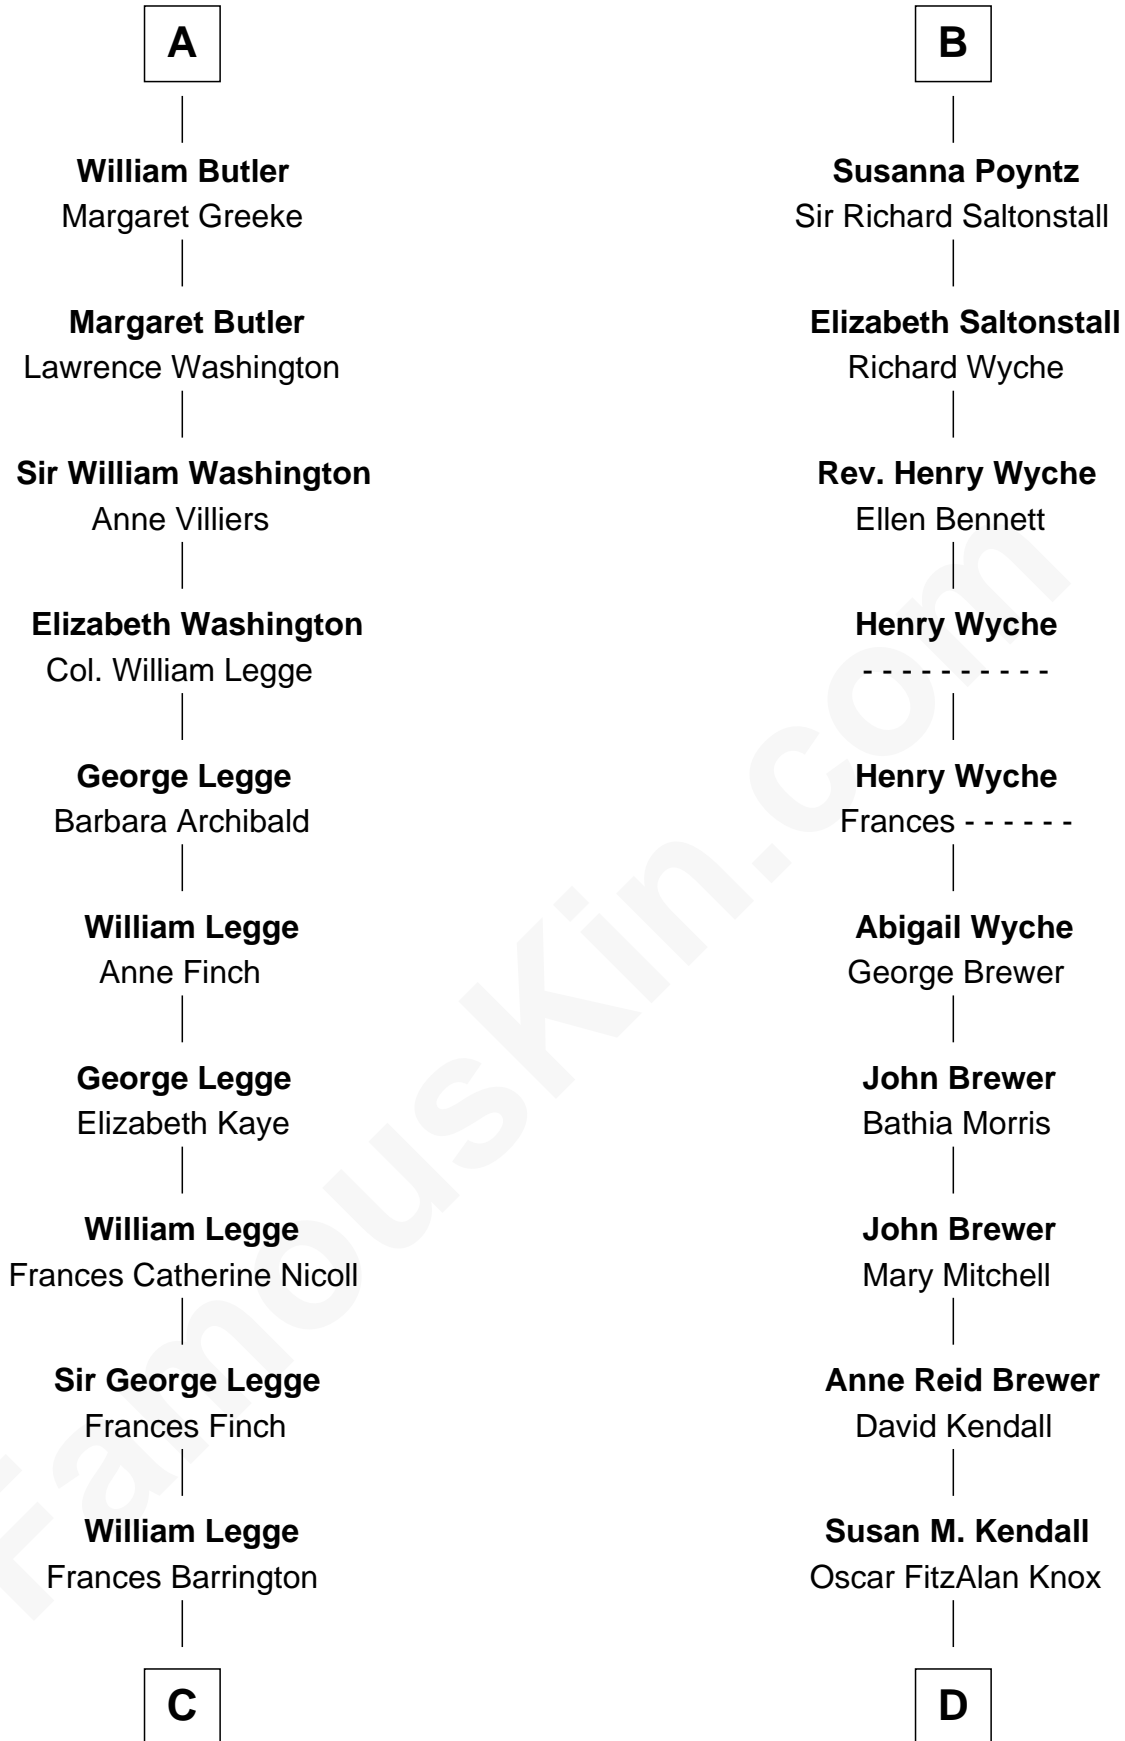

FamousKin.com

Relationship Chart of

Kit Harington

TV Actor - "Game of Thrones"

20th cousin 1 time removed of

Truman Capote

Author of *In Cold Blood*

Eudo la Zouche
Milicent de Cantilupe

Eve la Zouche
Sir Maurice de Berkeley

Thomas de Berkeley
Katherine de Clyvedon

Sir John Berkeley
Elizabeth Betteshorne

Elizabeth Berkeley
Sir John Sutton

Sir Edmund Sutton
Joyce Tiptoft

Sir John Sutton
Anne Clarell

Margaret Sutton
John Butler

A

Elizabeth la Zouche
Sir Nicholas Poyntz

Nicholas Poyntz

Pontius Poyntz
Eleanor Baldwin

Sir John Poyntz

John Poyntz
Maud Perth

William Poyntz
Elizabeth Shaw

Thomas Poyntz
Ann Calva

B

C

Edward Henry Legge
Cordelia Twysden Molesworth

Lois Marjorie Legge
Ernest Wriothesley Denny

Lavender Cecilia Denny
John Charles Dundas Harington

Sir David Richard Harington
Deborah Jane Catesby