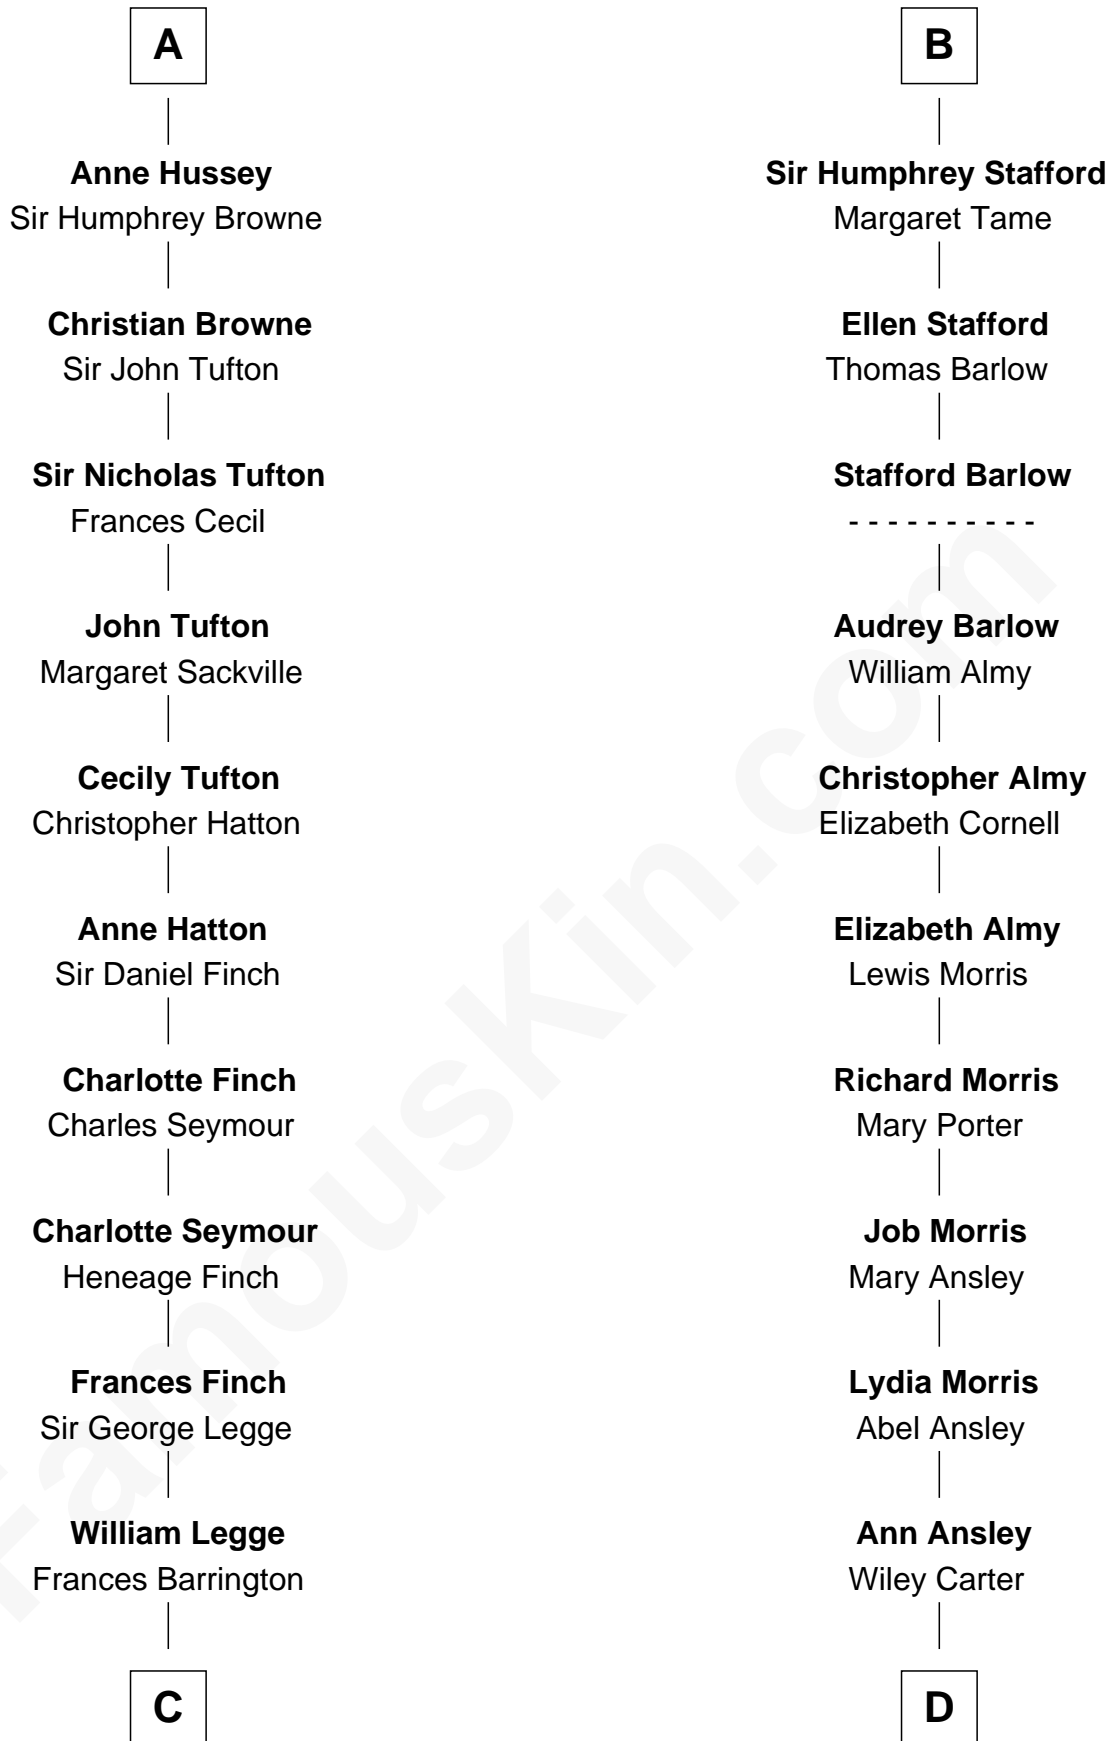

## Relationship Chart of

### Kit Harington

TV Actor - "Game of Thrones"

20th cousin 1 time removed of

### Jimmy Carter

39th U.S. President

**C**

**Edward Henry Legge**  
Cordelia Twysden Molesworth

**Lois Marjorie Legge**  
Ernest Wriothesley Denny

**Lavender Cecilia Denny**  
John Charles Dundas Harington

**Sir David Richard Harington**  
Deborah Jane Catesby

**Kit Harington**  
*TV Actor - "Game of Thrones"*

**D**

**Littleberry Walker Carter**  
Mary Ann Diligent Seals

**William Archibald Carter**  
Nina Pratt