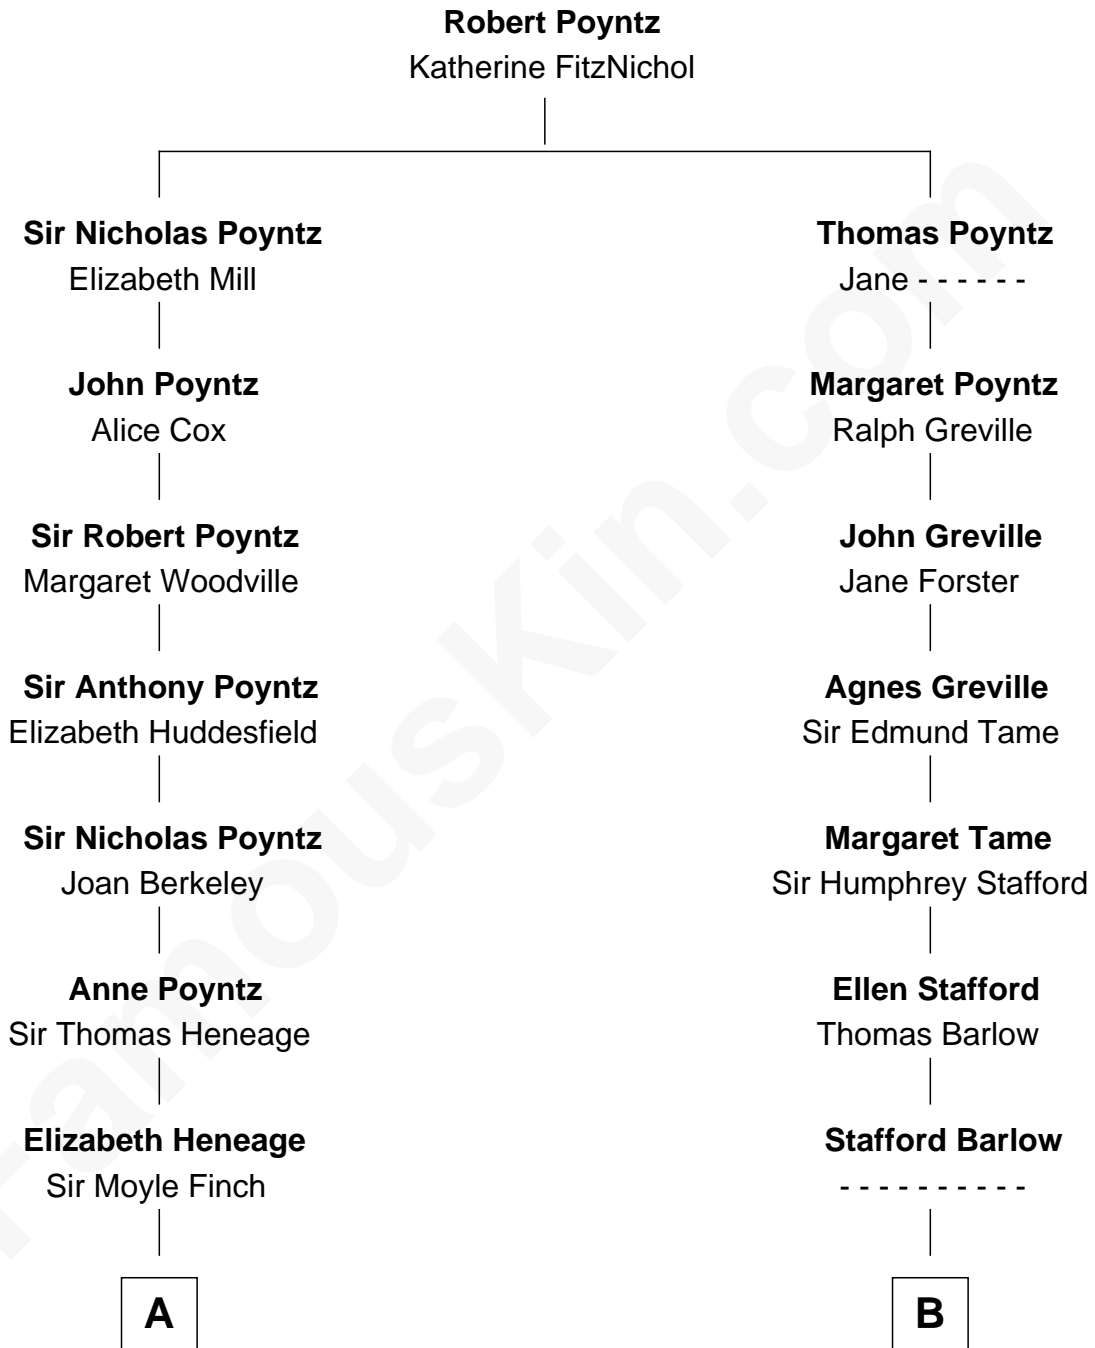

# FamousKin.com Relationship Chart of

**Kit Harington**

TV Actor - "Game of Thrones"

17th cousin 1 time removed of

**Jimmy Carter**

39th U.S. President

C

Sir David Richard Harington

Deborah Jane Catesby

Kit Harington

*TV Actor - "Game of Thrones"*

FamousKin.com