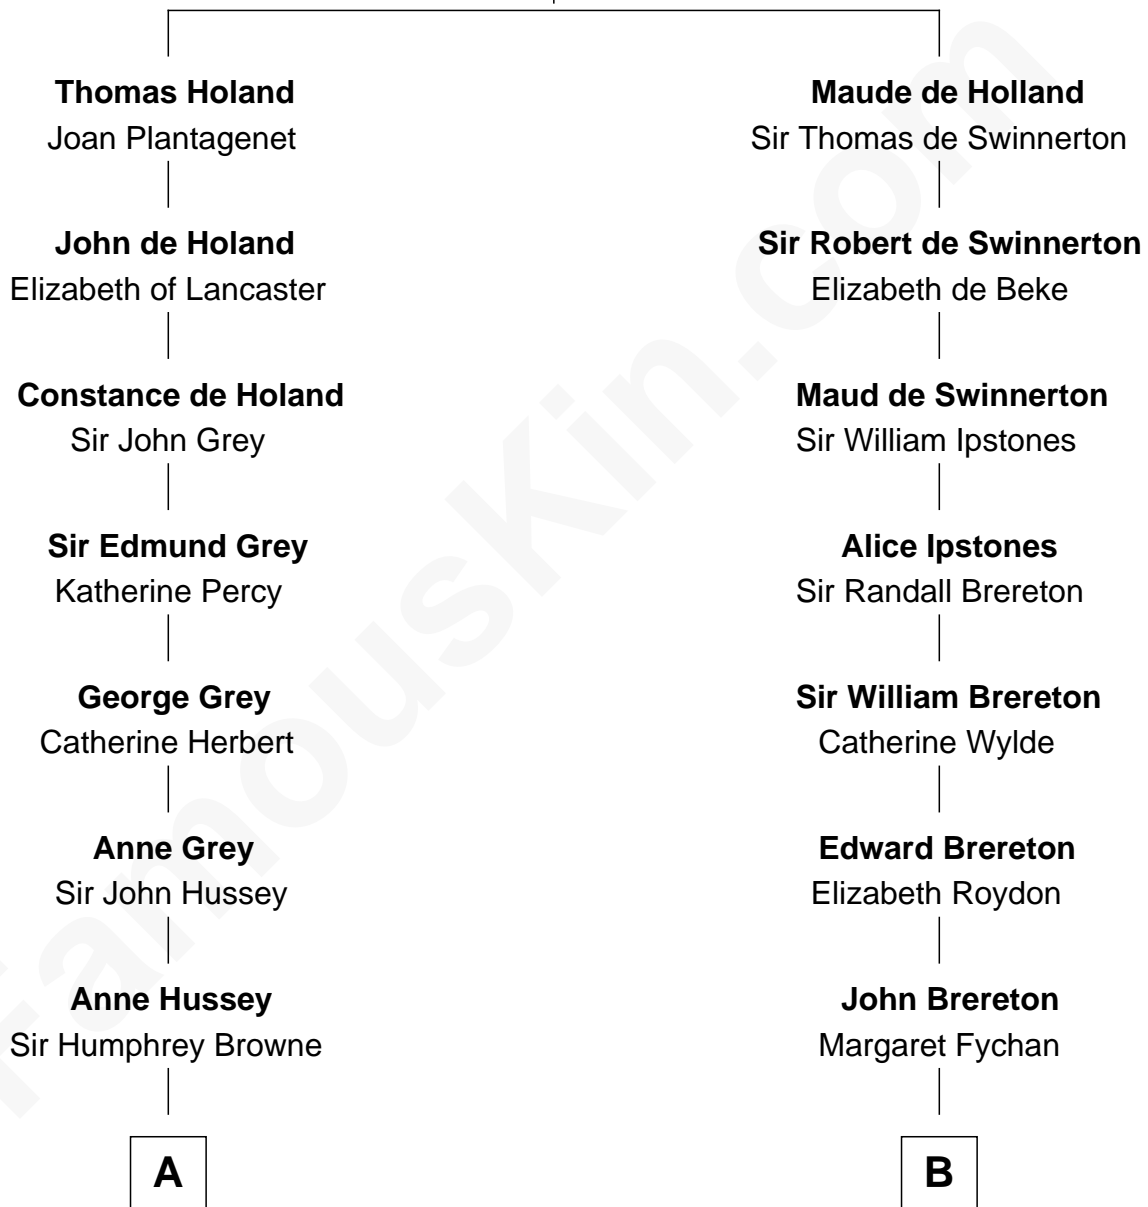

## Relationship Chart of

### Kit Harington

TV Actor - "Game of Thrones"

20th cousin 1 time removed of

### Jimmy Carter

39th U.S. President

**Sir Robert de Holland**

Maude la Zouche

**C**

**Lois Marjorie Legge**  
Ernest Wriothesley Denny

**Lavender Cecilia Denny**  
John Charles Dundas Harington

**Sir David Richard Harington**  
Deborah Jane Catesby

**Kit Harington**  
*TV Actor - "Game of Thrones"*

**D**

**Wiley Carter**  
Ann Ansley

**Littleberry Walker Carter**  
Mary Ann Diligent Seals

**William Archibald Carter**  
Nina Pratt

**Earl Carter**  
Lillian Gordy