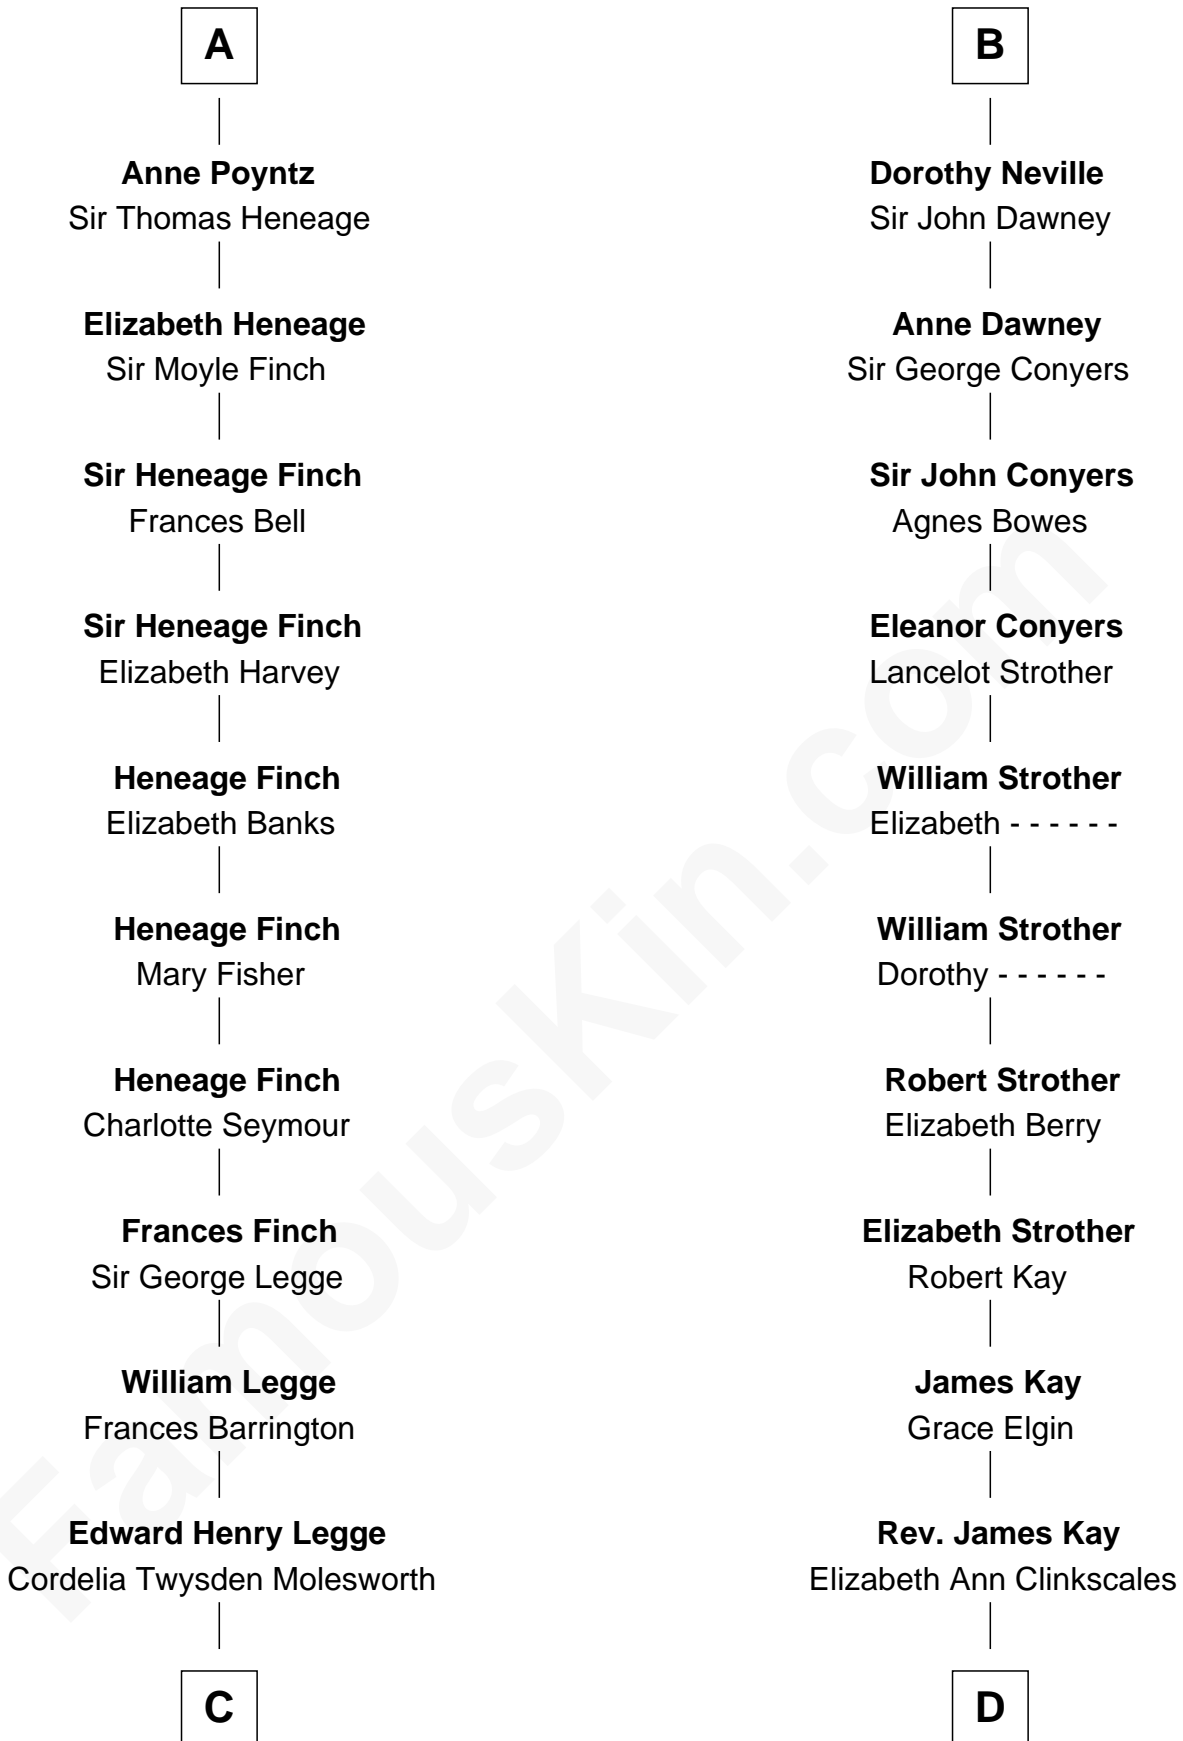

# FamousKin.com Relationship Chart of

**Kit Harington**

*TV Actor - "Game of Thrones"*

20th cousin 1 time removed of

**Jimmy Carter**

*39th U.S. President*

**Humphrey de Bohun**  
Elizabeth Plantagenet

**Margaret de Bohun**  
Sir Hugh de Courtnay

**Sir Philip Courtenay**  
Anne Wake

**Sir John Courtenay**  
Joan Champernoun

**Sir Philip Courtenay**  
Elizabeth Hungerford

**Katherine Courtenay**  
Sir William Huddesfield

**Elizabeth Huddesfield**  
Sir Anthony Poyntz

**Sir Nicholas Poyntz**  
Joan Berkeley

**A**

**Sir William de Bohun**  
Elizabeth de Badlesmere

**Humphrey de Bohun**  
Joan Fitzalan

**Eleanor de Bohun**  
Sir Thomas Plantagenet

**Anne Plantagenet**  
Sir William Bouchier

**Sir John Bouchier**  
Margaret Berners

**Joan Bouchier**  
Sir Henry Neville

**Sir Richard Neville**  
Anne Stafford

**B**

**C**

**Lois Marjorie Legge**  
Ernest Wriothesley Denny

**Lavender Cecilia Denny**  
John Charles Dundas Harington