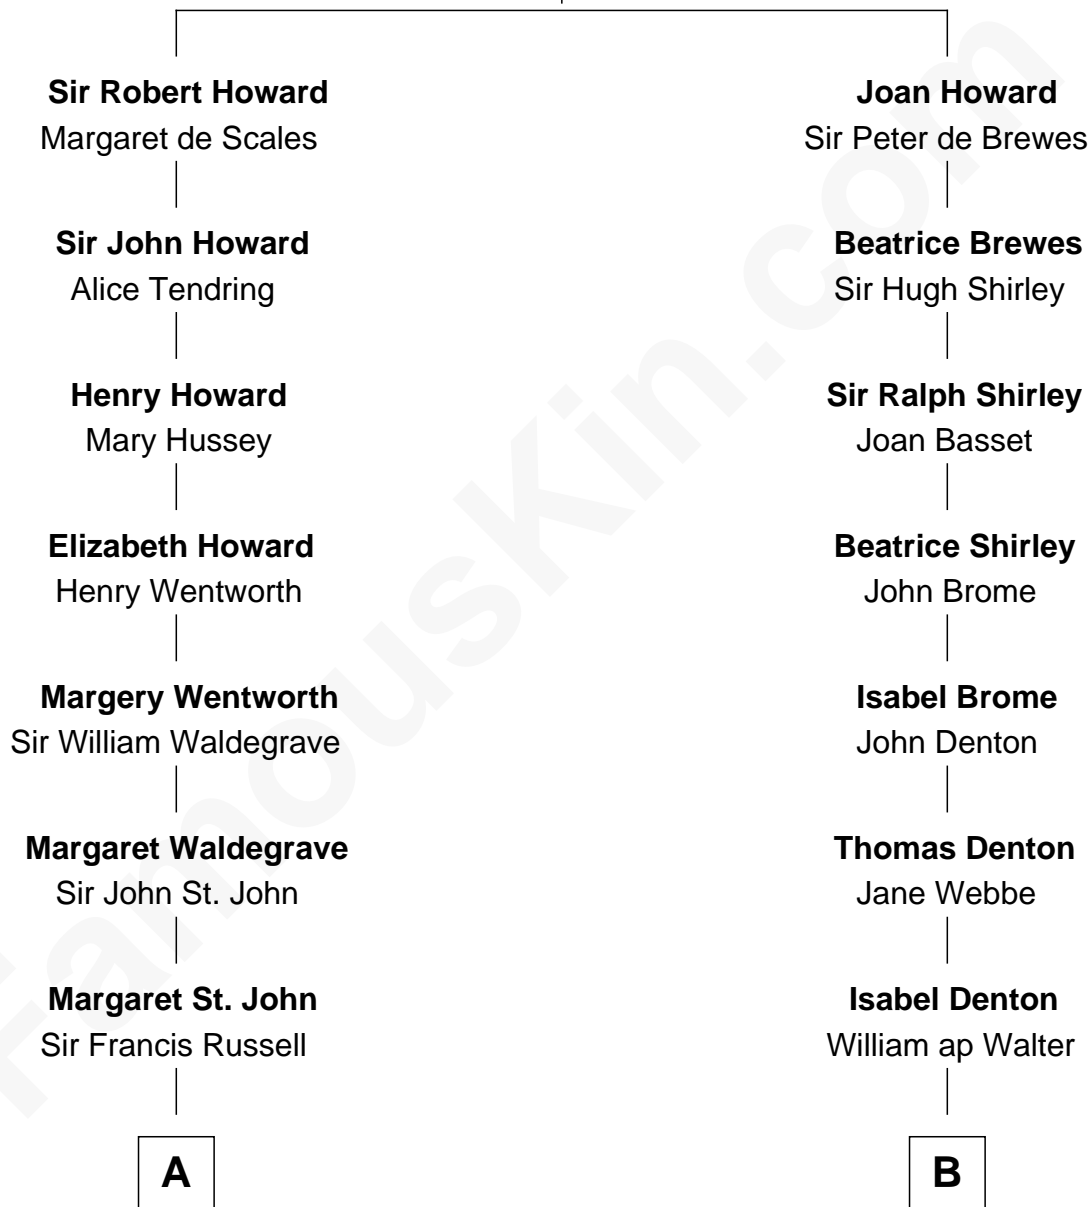

## Relationship Chart of

### Kit Harington

TV Actor - "Game of Thrones"

17th cousin 3 times removed of

### Rutherford B. Hayes

19th U.S. President

**Sir John Howard**

Alice de Bois

**C**

—  
**Lois Marjorie Legge**  
Ernest Wriothesley Denny

—  
**Lavender Cecilia Denny**  
John Charles Dundas Harington

—  
**Sir David Richard Harington**  
Deborah Jane Catesby