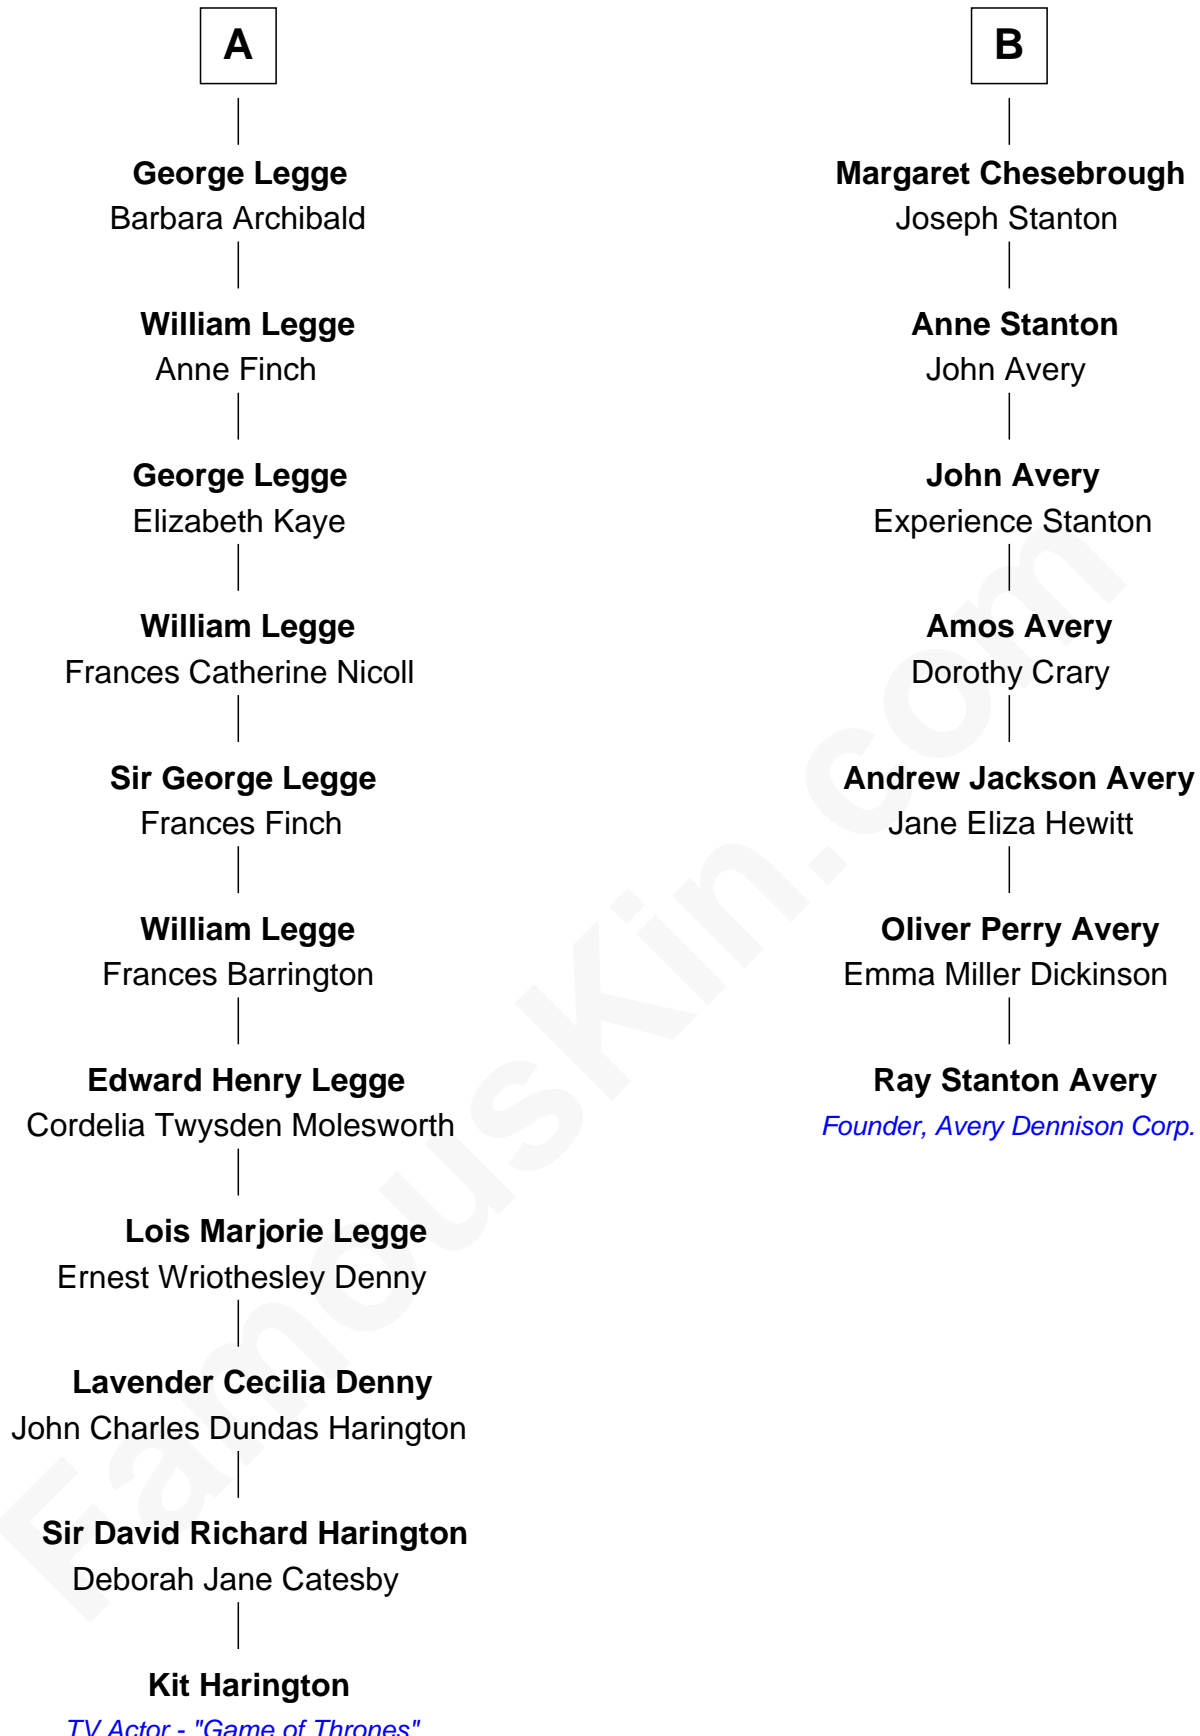

## Relationship Chart of

### Kit Harington

TV Actor - "Game of Thrones"

13th cousin 4 times removed of

### Ray Stanton Avery

Founder, Avery Dennison Corp.

Richard Coles

Kit Harington photo by [Gage Skidmore](#) [\(CC BY-SA 2.0\)](#)