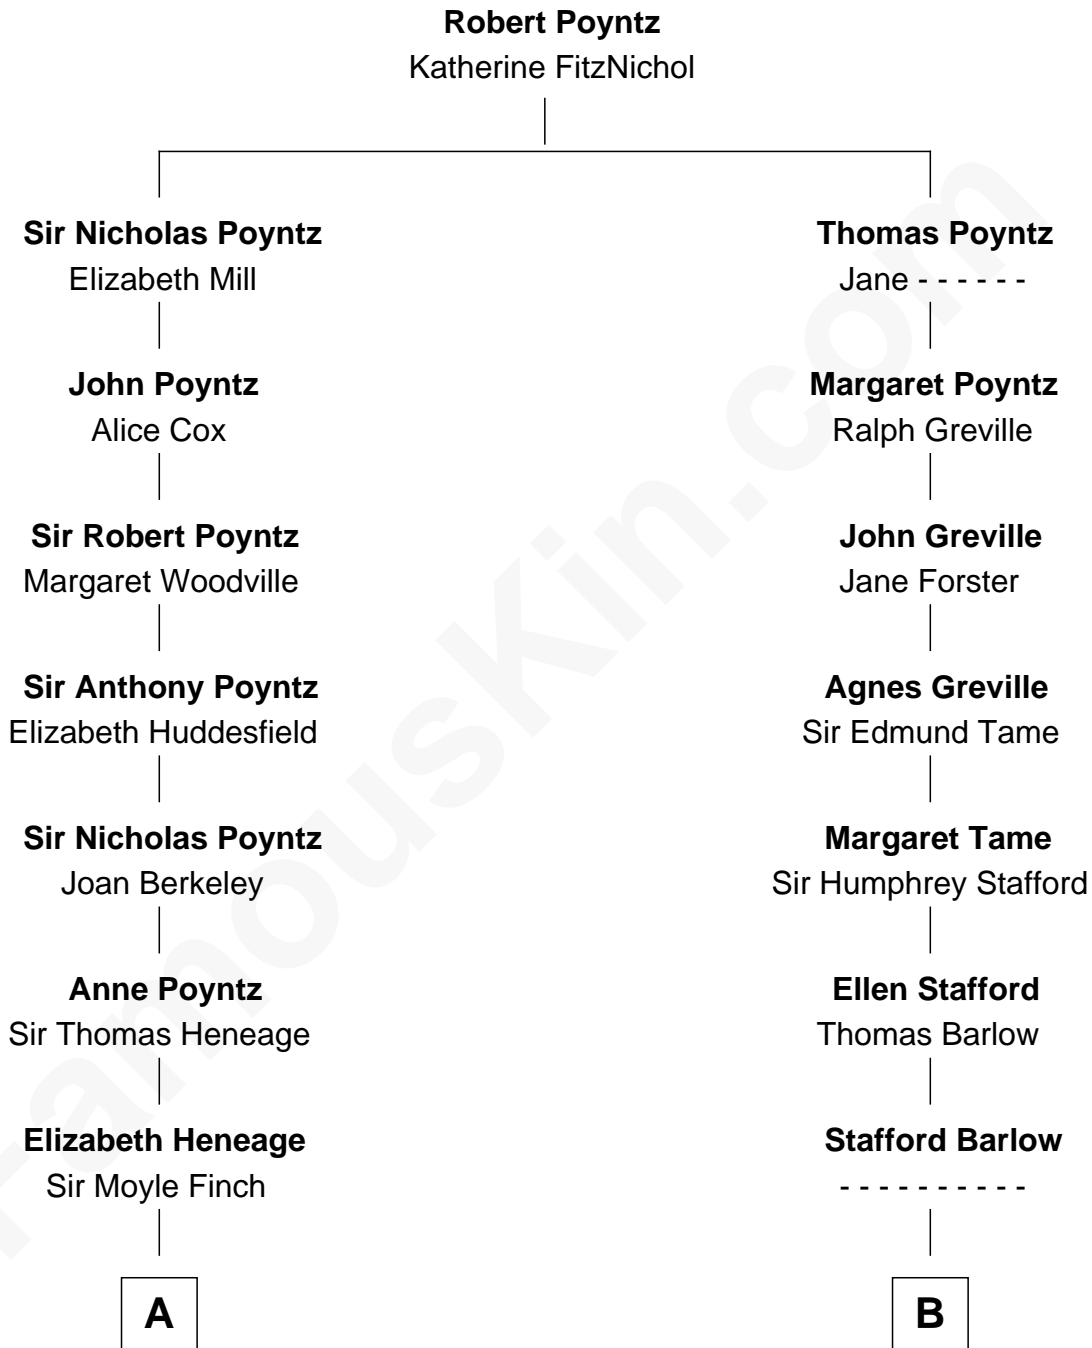

# FamousKin.com Relationship Chart of

**Kit Harington**

TV Actor - "Game of Thrones"

18th cousin of

**Mitt Romney**

70th Governor of Massachusetts

**C**

**Sir David Richard Harington**

Deborah Jane Catesby

**Kit Harington**

*TV Actor - "Game of Thrones"*

**D**

**George Wilcken Romney**

Lenore Emily LaFount

**Mitt Romney**

*70th Governor of Massachusetts*