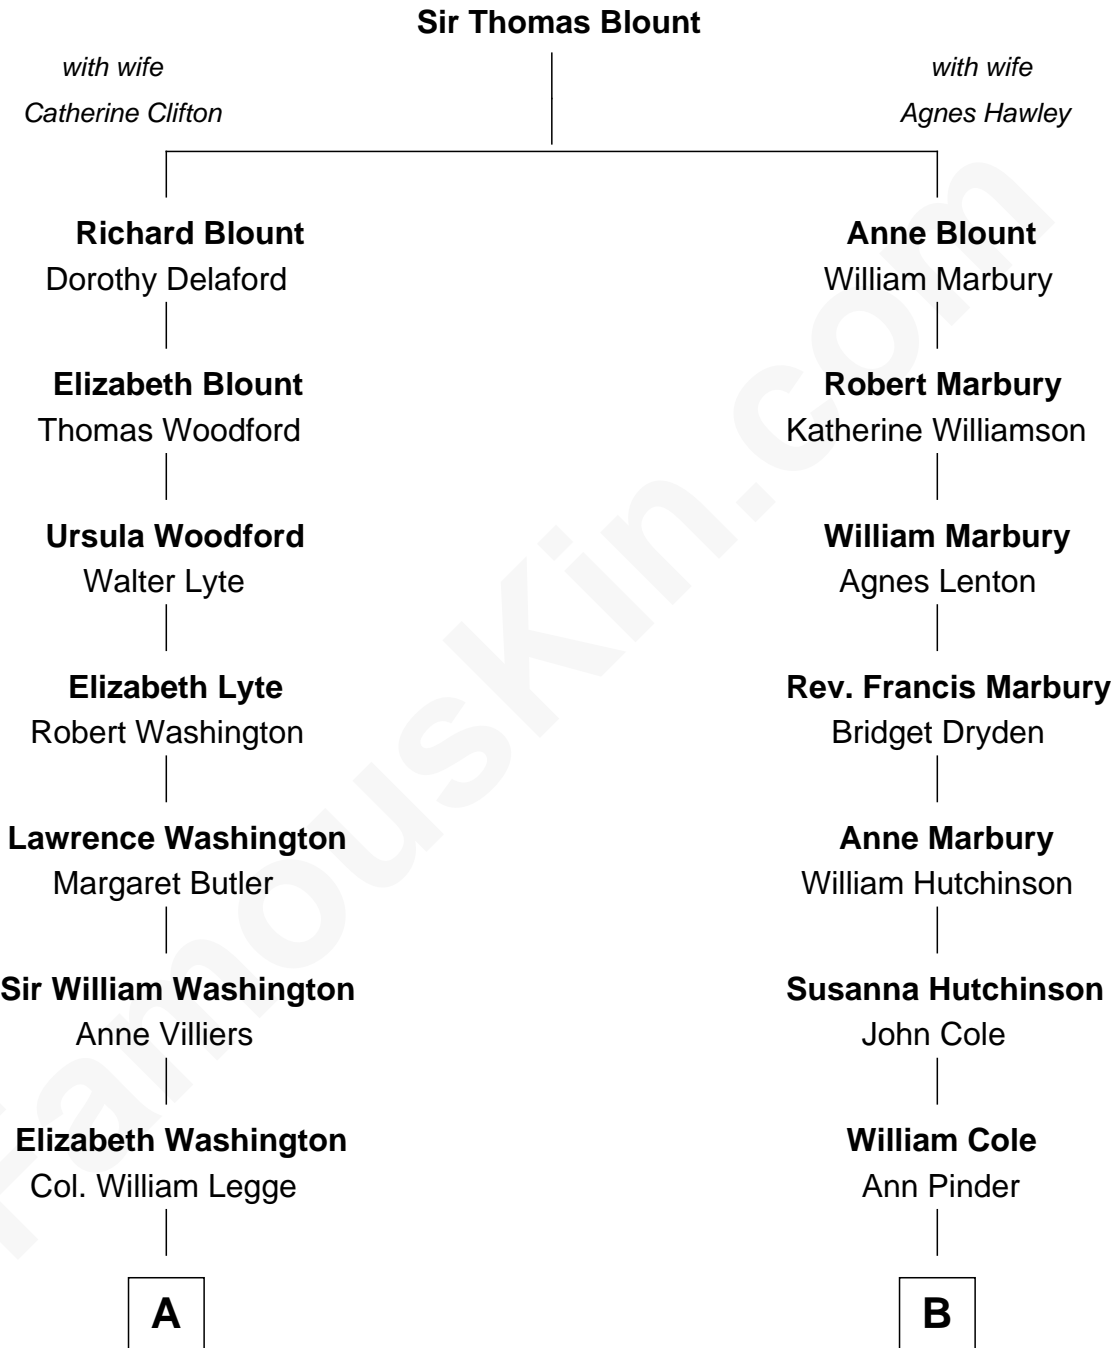

FamousKin.com

Relationship Chart of

Kit Harington

TV Actor - "Game of Thrones"

14th cousin 3 times removed of

George Romney

43rd Governor of Michigan

Kit Harington photo by [Gage Skidmore](#) (CC BY-SA 2.0)