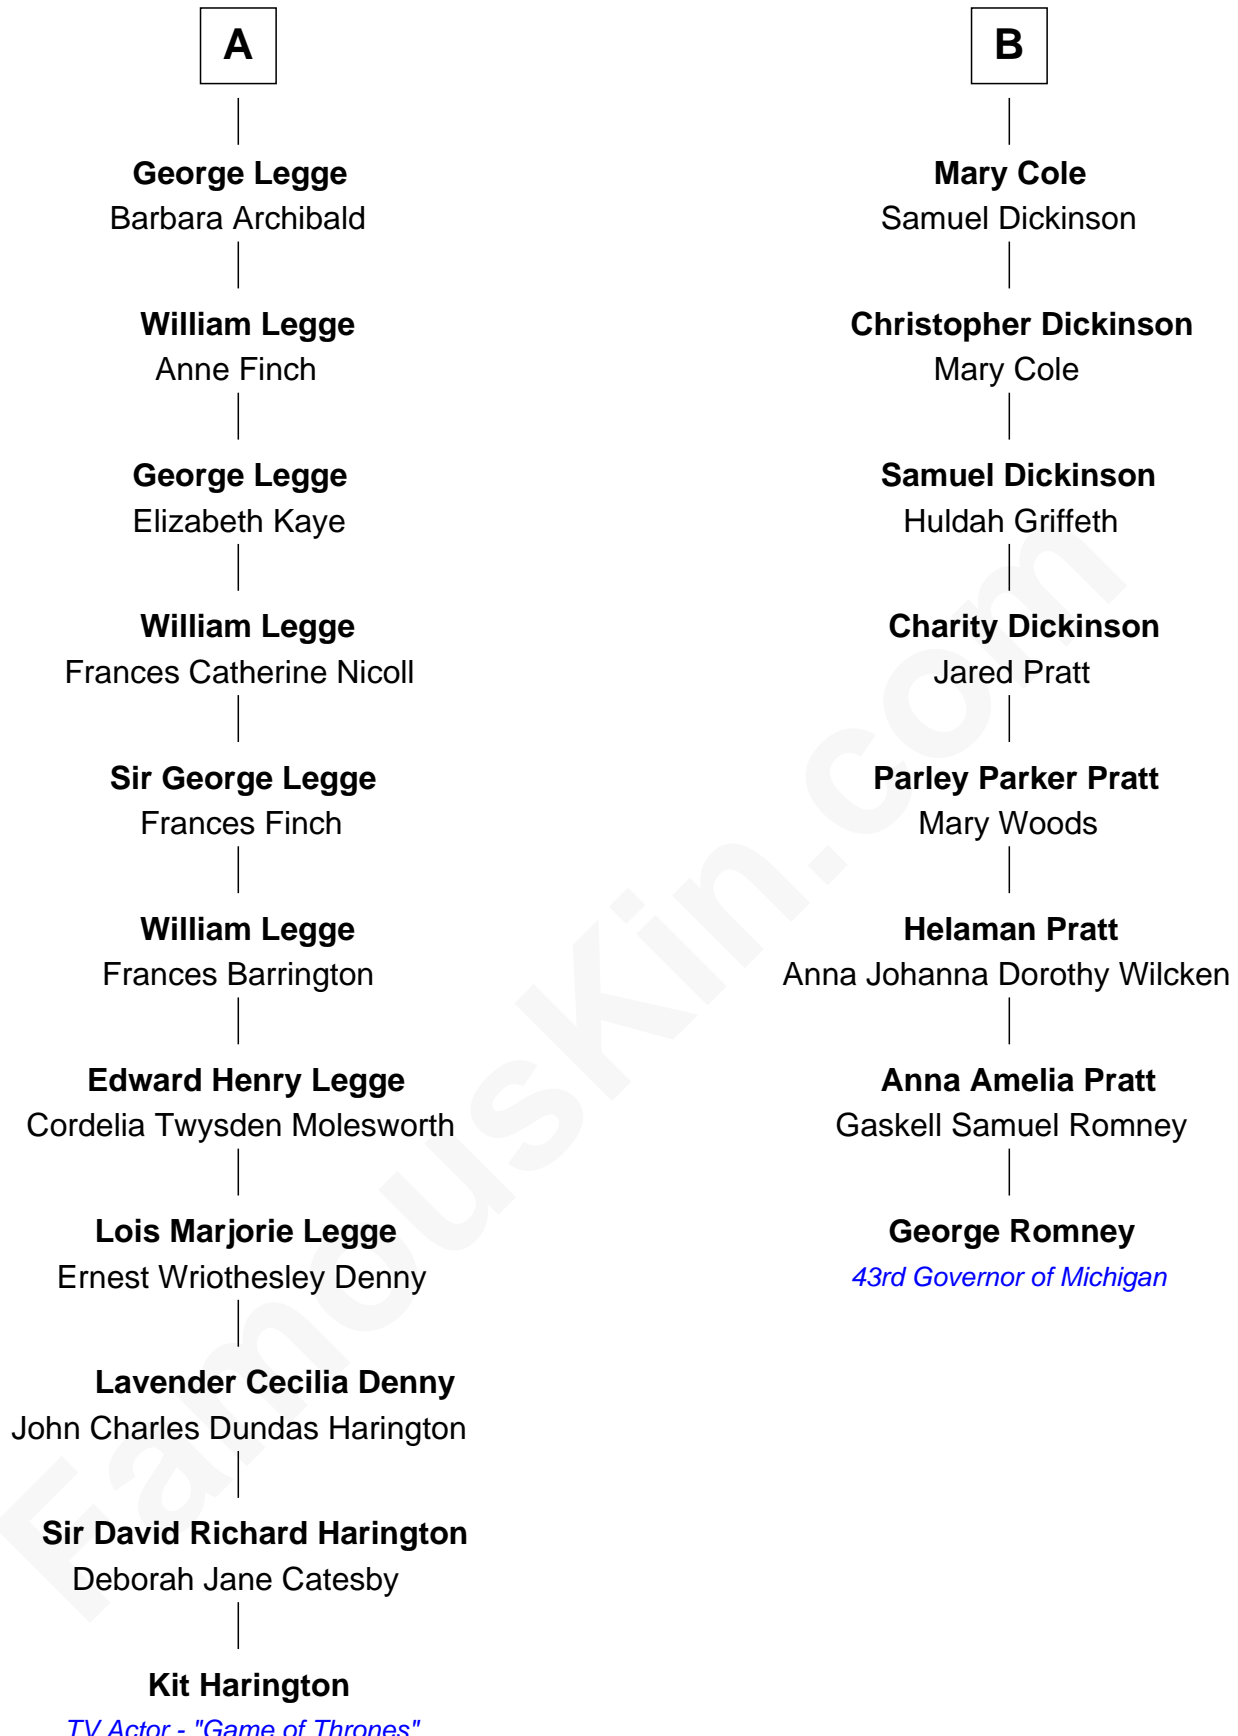

FamousKin.com

Relationship Chart of

Kit Harington

TV Actor - "Game of Thrones"

14th cousin 3 times removed of

George Romney

43rd Governor of Michigan

Kit Harington photo by [Gage Skidmore](#) (CC BY-SA 2.0)