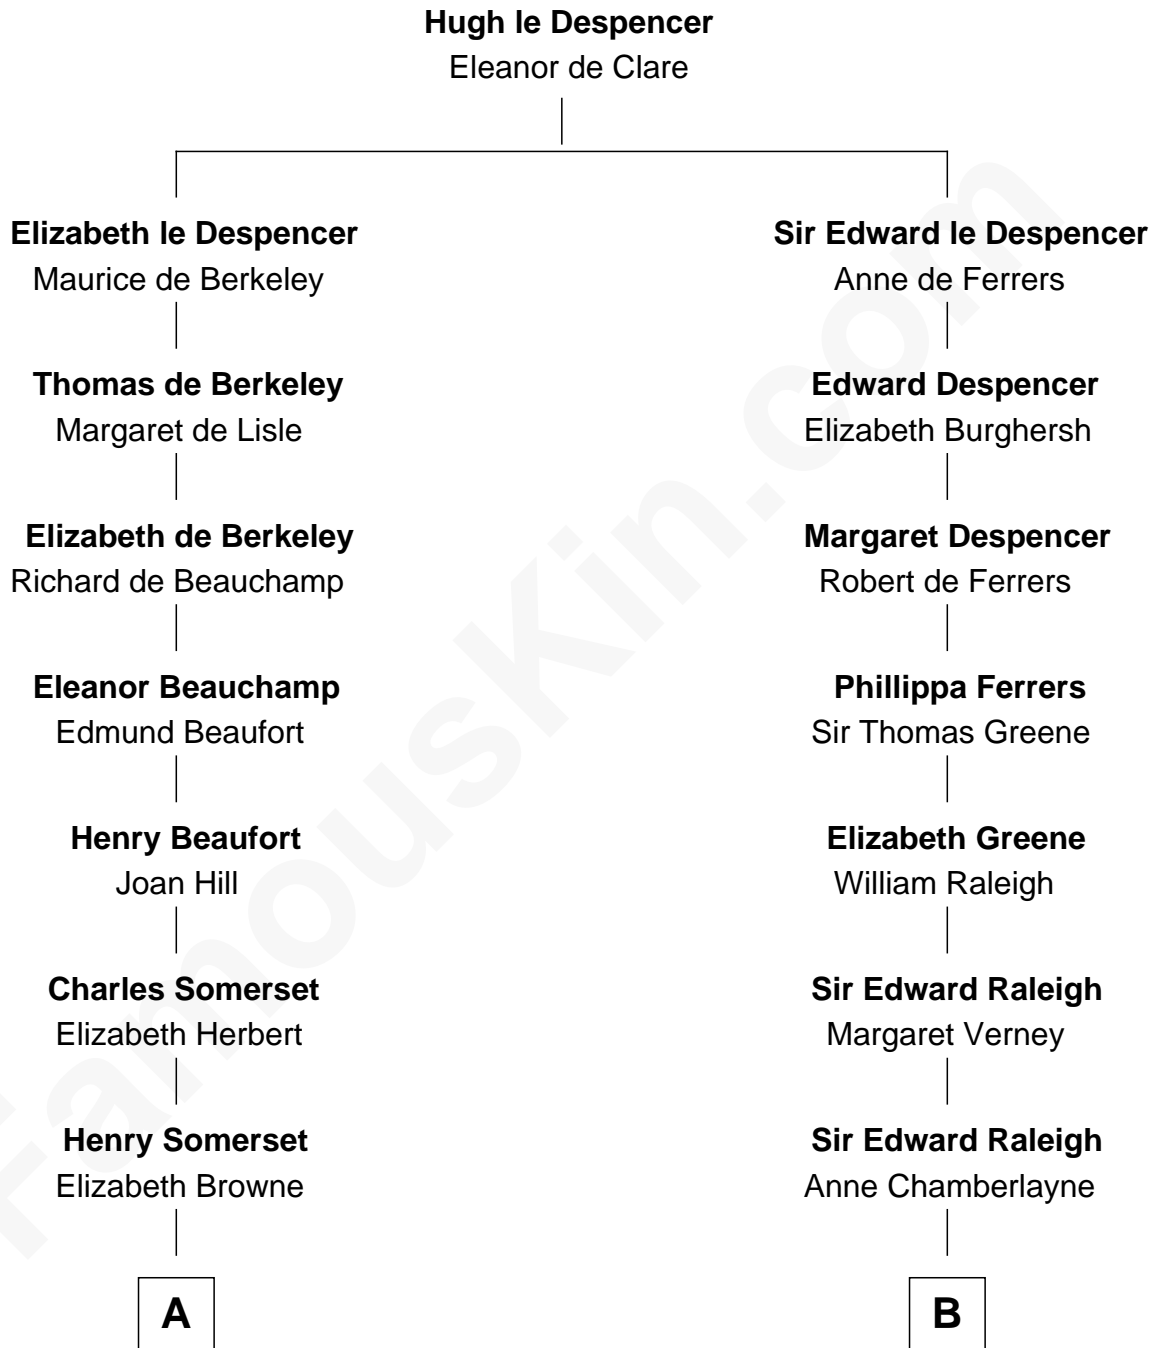

## Relationship Chart of

### Kit Harington

TV Actor - "Game of Thrones"

20th cousin 1 time removed of

### George Romney

43rd Governor of Michigan

**C**

**Edward Henry Legge**  
Cordelia Twysden Molesworth

**Lois Marjorie Legge**  
Ernest Wriothsesley Denny

**Lavender Cecilia Denny**  
John Charles Dundas Harington