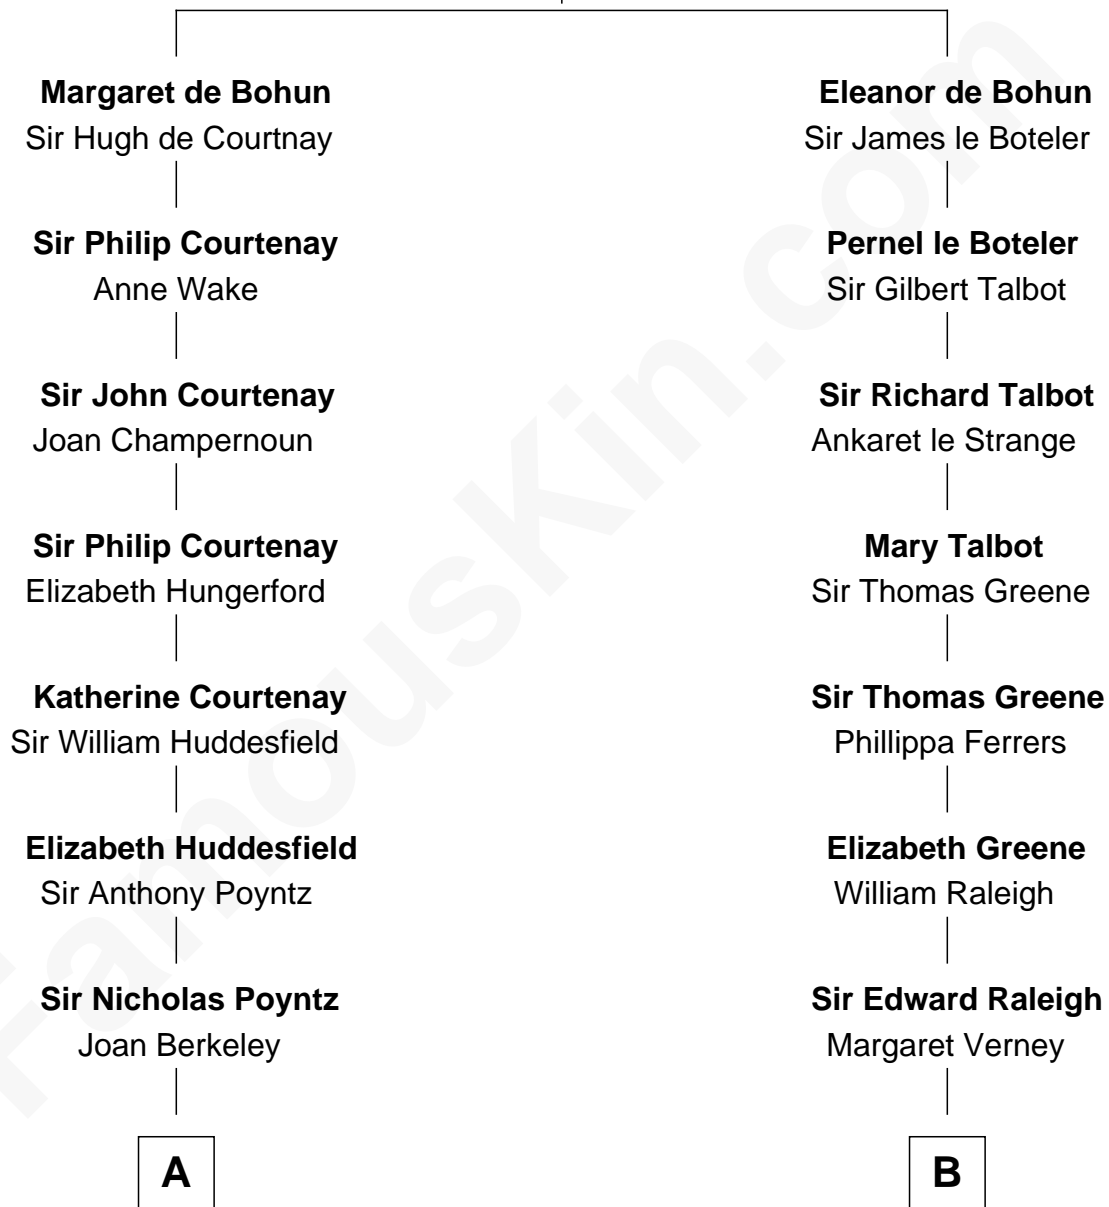

FamousKin.com

Relationship Chart of

Kit Harington

TV Actor - "Game of Thrones"

20th cousin 1 time removed of

George Romney

43rd Governor of Michigan

Humphrey de Bohun
Elizabeth Plantagenet

C

Lois Marjorie Legge
Ernest Wriothesley Denny

Lavender Cecilia Denny
John Charles Dundas Harington

Sir David Richard Harington
Deborah Jane Catesby

Kit Harington
TV Actor - "Game of Thrones"

D

Charity Dickinson
Jared Pratt

Parley Parker Pratt
Mary Woods

Helaman Pratt
Anna Johanna Dorothy Wilcken

Anna Amelia Pratt
Gaskell Samuel Romney

George Romney
43rd Governor of Michigan