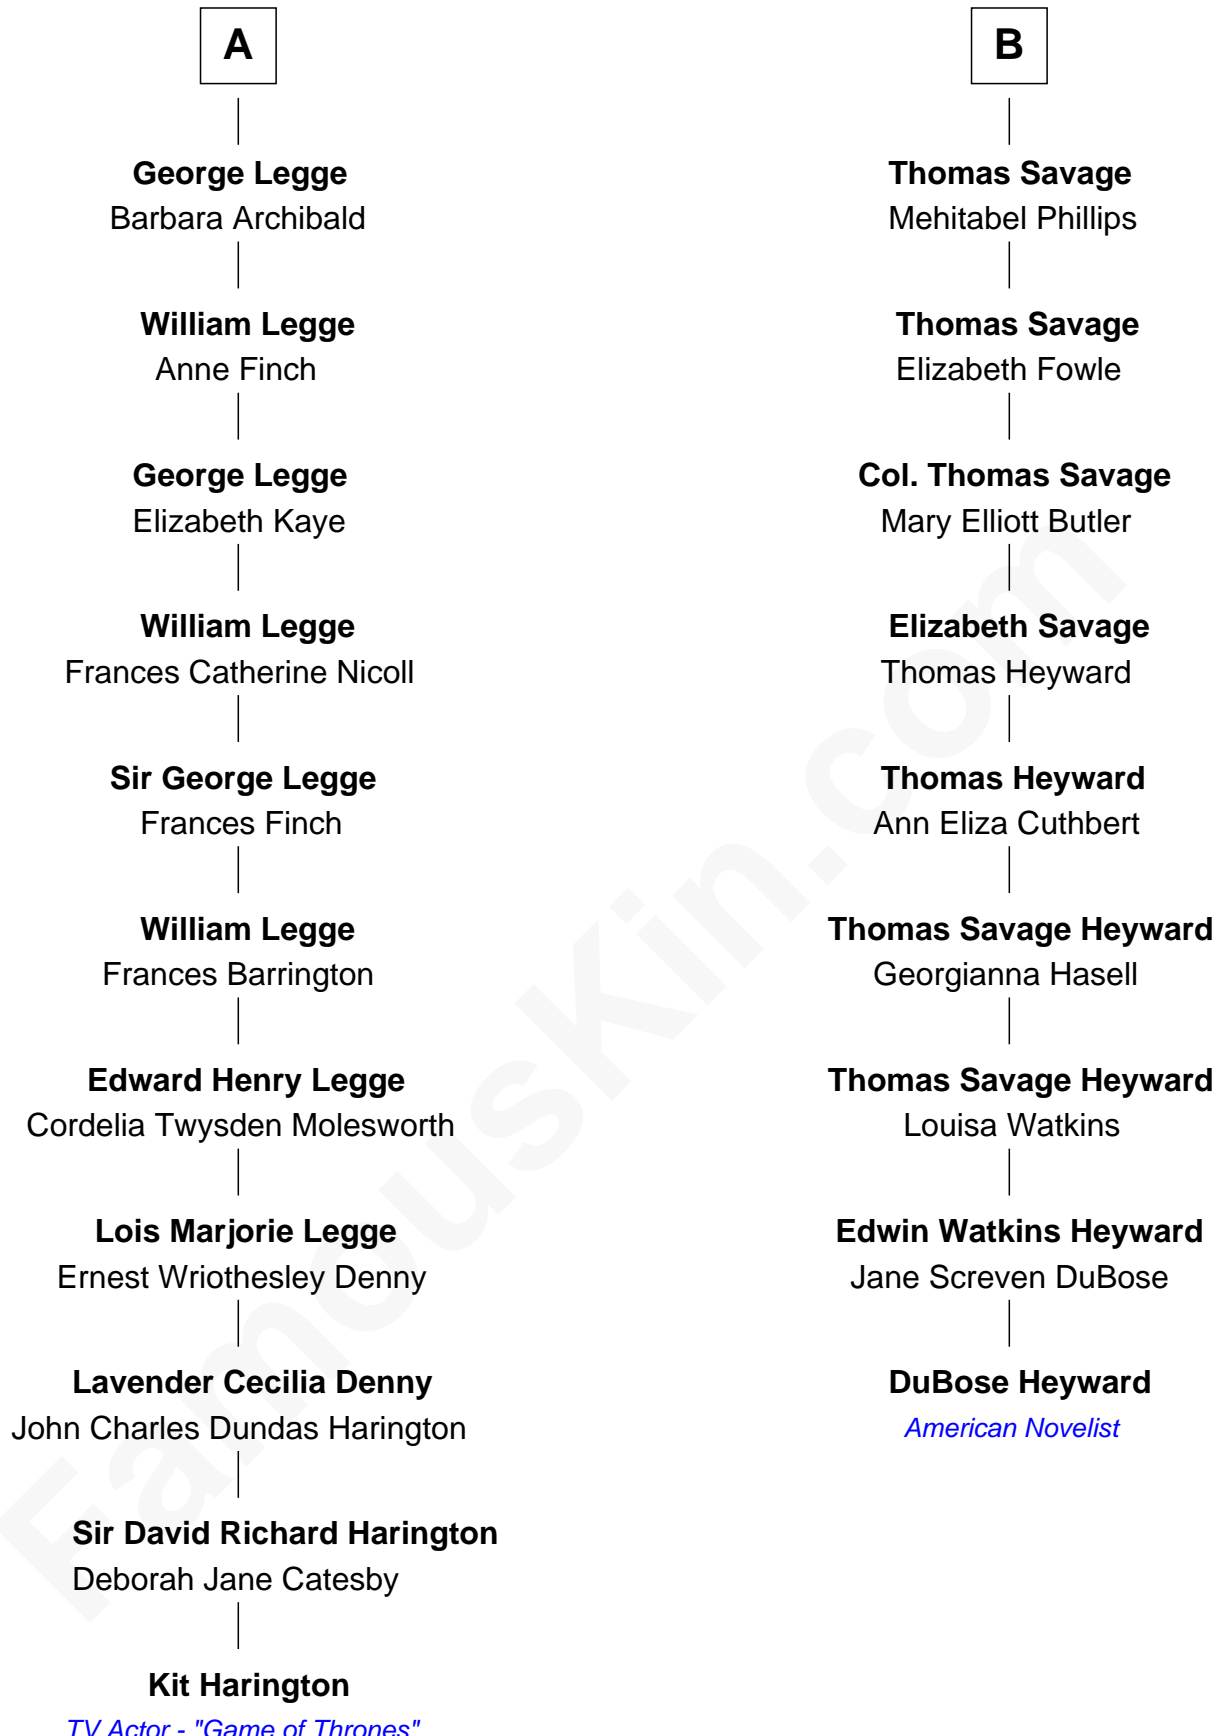

FamousKin.com

Relationship Chart of

Kit Harington

TV Actor - "Game of Thrones"

15th cousin 2 times removed of

DuBose Heyward

Author of Porgy (Porgy & Bess)

Sir Thomas Blount

with wife
Catherine Clifton

with wife
Agnes Hawley

Kit Harington photo by [Gage Skidmore](#) (CC BY-SA 2.0)