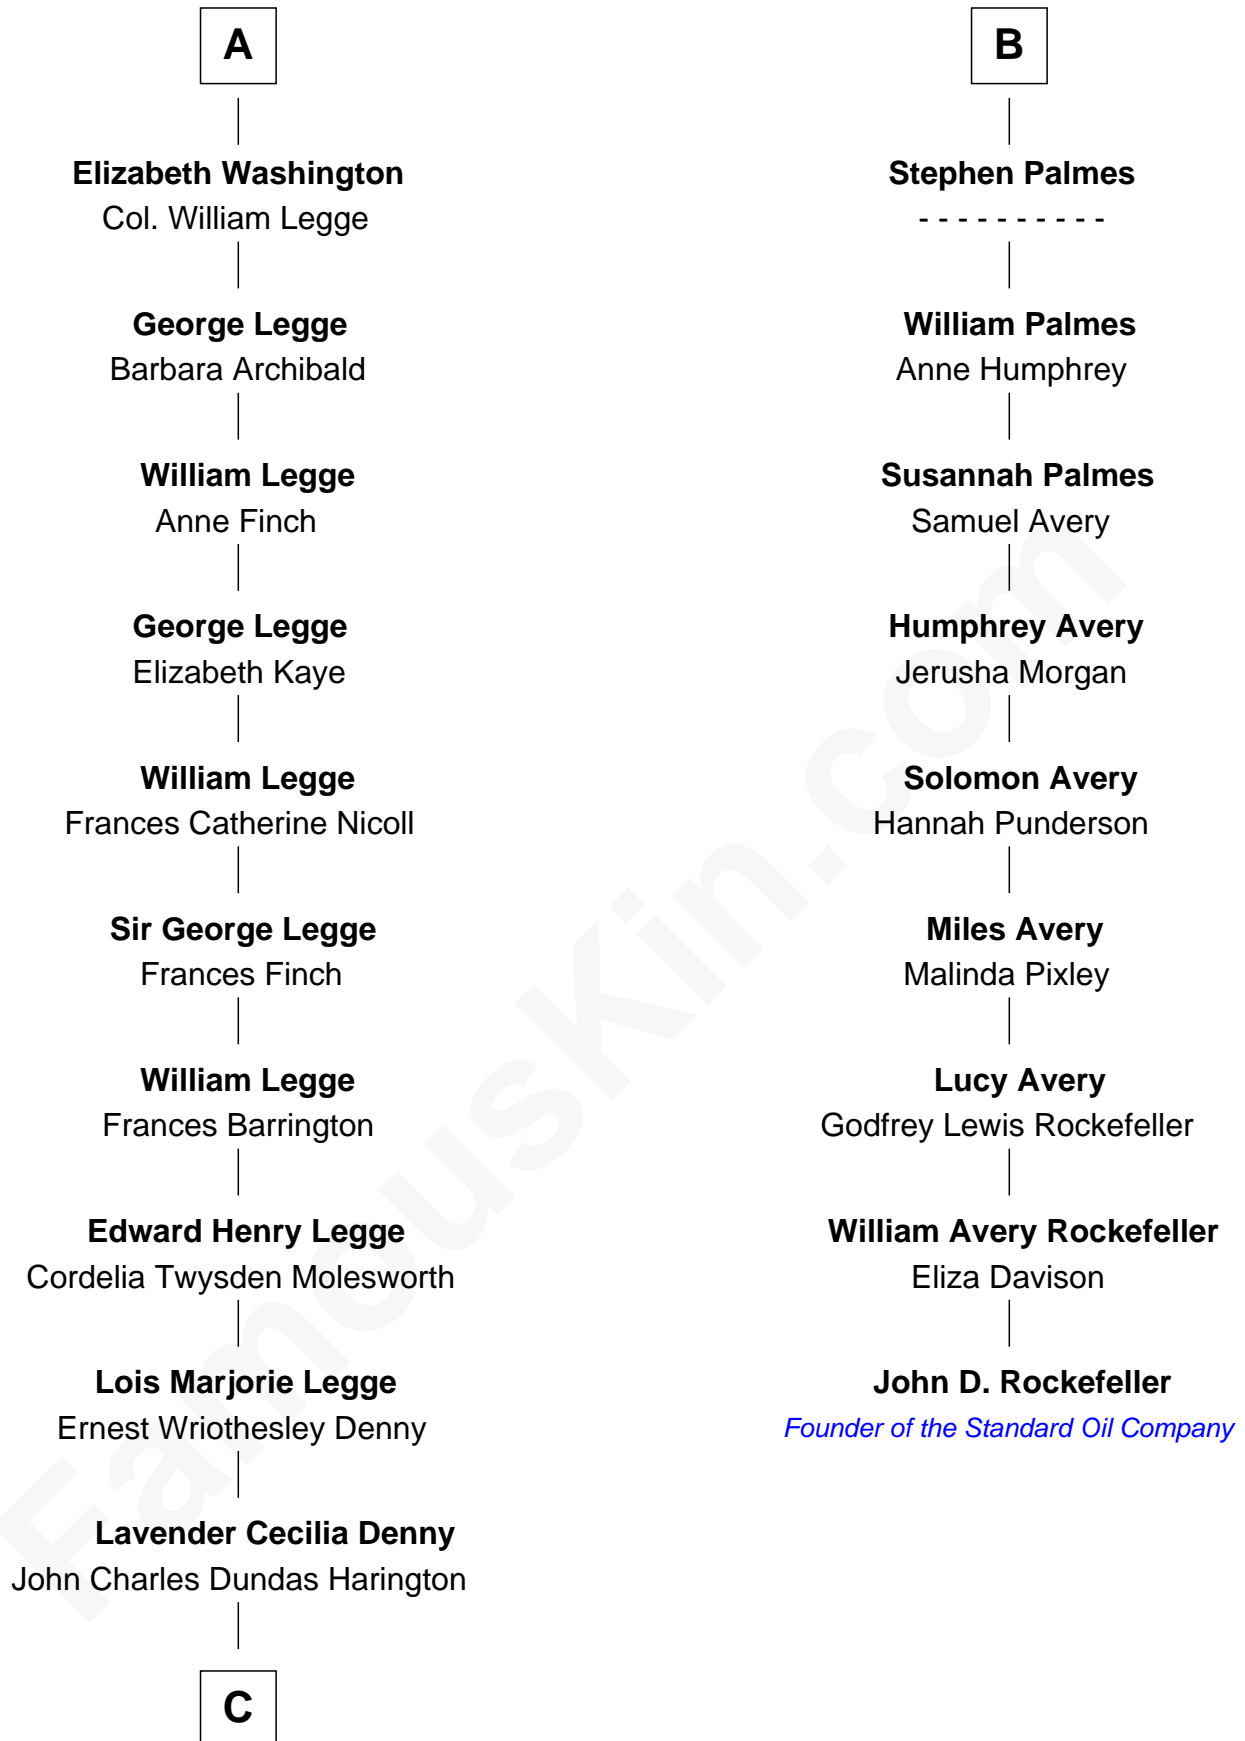

### Kit Harington

TV Actor - "Game of Thrones"

15th cousin 3 times removed of

### John D. Rockefeller

Founder of the Standard Oil Company

**Sir Thomas Blount**  
Margaret de Gresley

**Sir Thomas Blount**  
Catherine Clifton

**Richard Blount**  
Dorothy Delaford

**Elizabeth Blount**  
Thomas Woodford

**Ursula Woodford**  
Walter Lyte

**Elizabeth Lyte**  
Robert Washington

**Lawrence Washington**  
Margaret Butler

**Sir William Washington**  
Anne Villiers

**A**

**Sir Walter Blount**  
Helena Byron

**Sir William Blount**  
Margaret Echyngham

**Elizabeth Blount**  
Sir Andrews de Windsor

**Anne Windsor**  
Sir Roger Corbet

**Margaret Corbet**  
Sir Francis Palmes

**Sir Francis Palmes**  
Mary Hadnall

**Andrew Palmes**  
Elizabeth Harrison

**B**