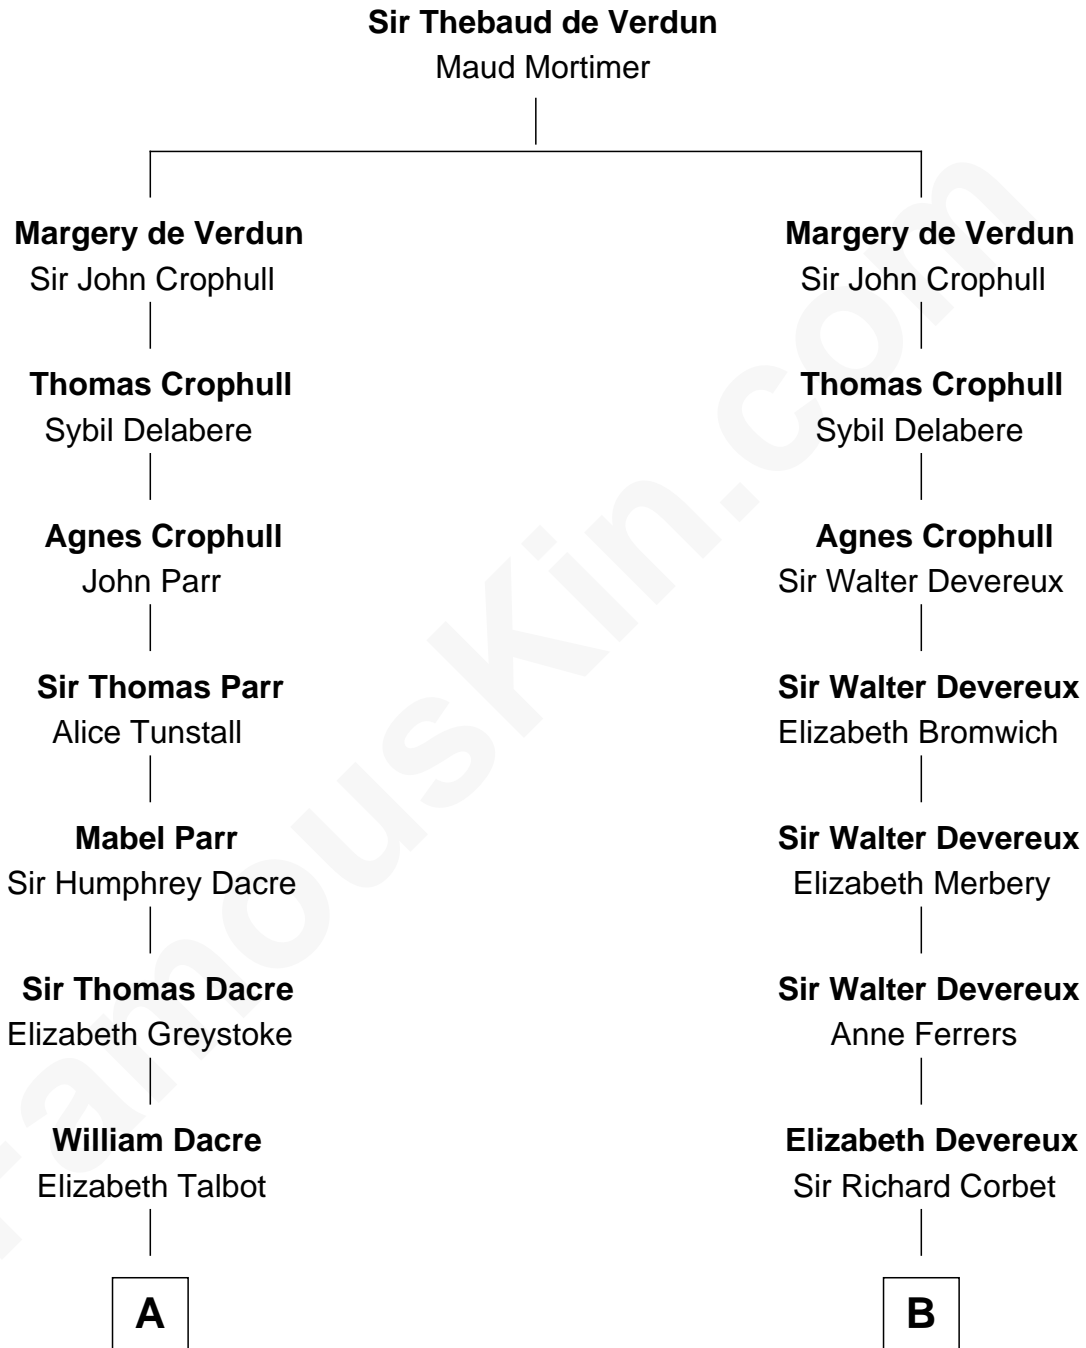

FamousKin.com

Relationship Chart of

Kit Harington

TV Actor - "Game of Thrones"

20th cousin 1 time removed of

John D. Rockefeller

Founder of the Standard Oil Company

C

Edward Henry Legge
Cordelia Twysden Molesworth

Lois Marjorie Legge
Ernest Wriothesley Denny

Lavender Cecilia Denny
John Charles Dundas Harington

Sir David Richard Harington
Deborah Jane Catesby

Kit Harington
TV Actor - "Game of Thrones"

D

Miles Avery
Malinda Pixley

Lucy Avery
Godfrey Lewis Rockefeller

William Avery Rockefeller
Eliza Davison

John D. Rockefeller
Founder of the Standard Oil Company