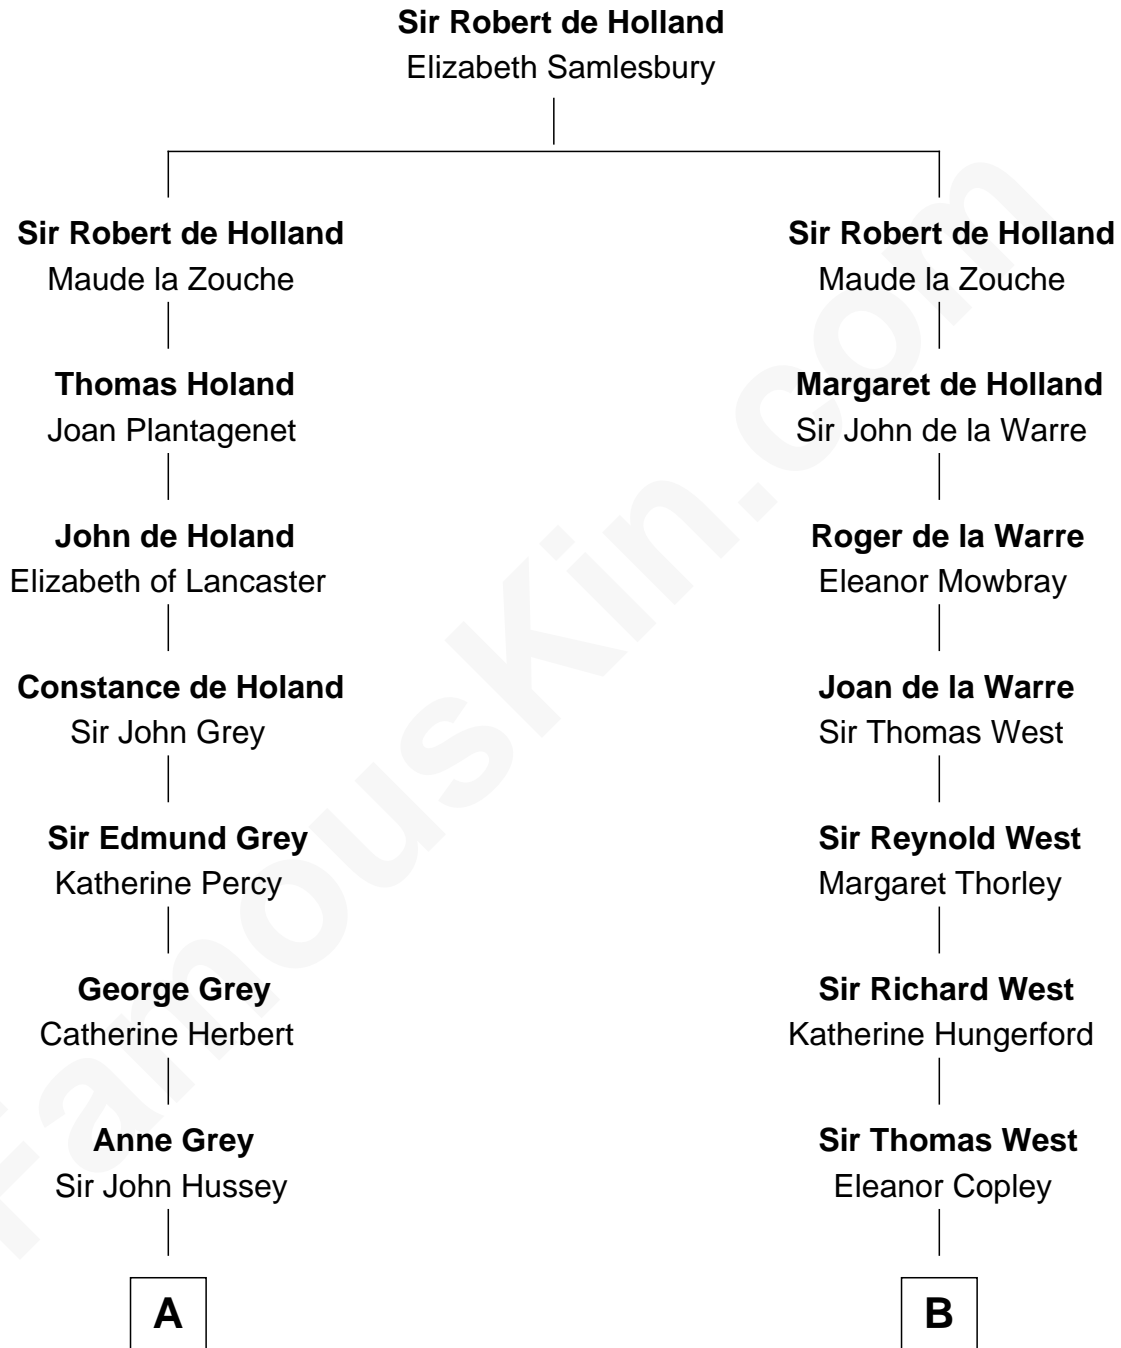

## Relationship Chart of

### Kit Harington

TV Actor - "Game of Thrones"

19th cousin 2 times removed of

### John D. Rockefeller

Founder of the Standard Oil Company

**C**

**Edward Henry Legge**  
Cordelia Twysden Molesworth

**Lois Marjorie Legge**  
Ernest Wriothesley Denny

**Lavender Cecilia Denny**  
John Charles Dundas Harington